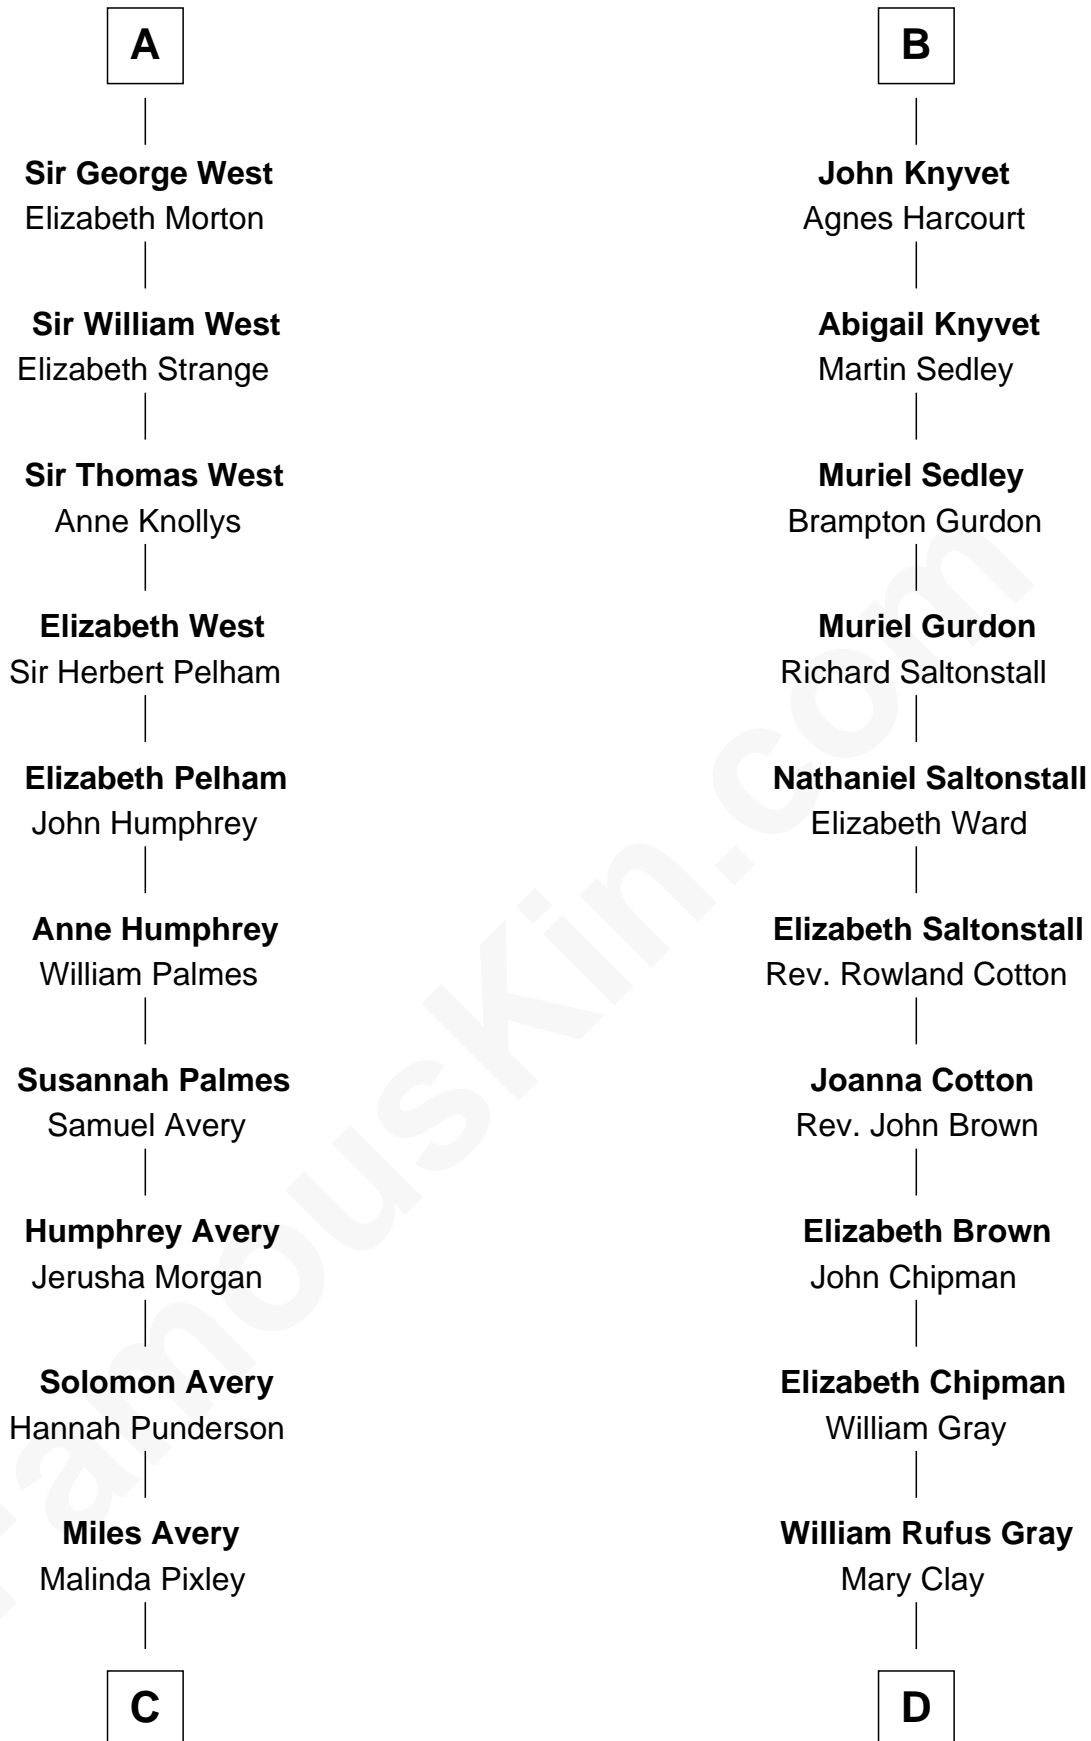

FamousKin.com Relationship Chart of

John D. Rockefeller

Founder of the Standard Oil Company

19th cousin 2 times removed of

Story Musgrave

NASA Astronaut

C

Lucy Avery
Godfrey Lewis Rockefeller

William Avery Rockefeller
Eliza Davison

John D. Rockefeller
Founder of the Standard Oil Company

D

William Gray
Sarah Frances Loring

Edward Gray
Elizabeth Gray Story

Marguerite Gray
John Butler Swann

Marguerite Swann
Percy Musgrave

Story Musgrave
NASA Astronaut