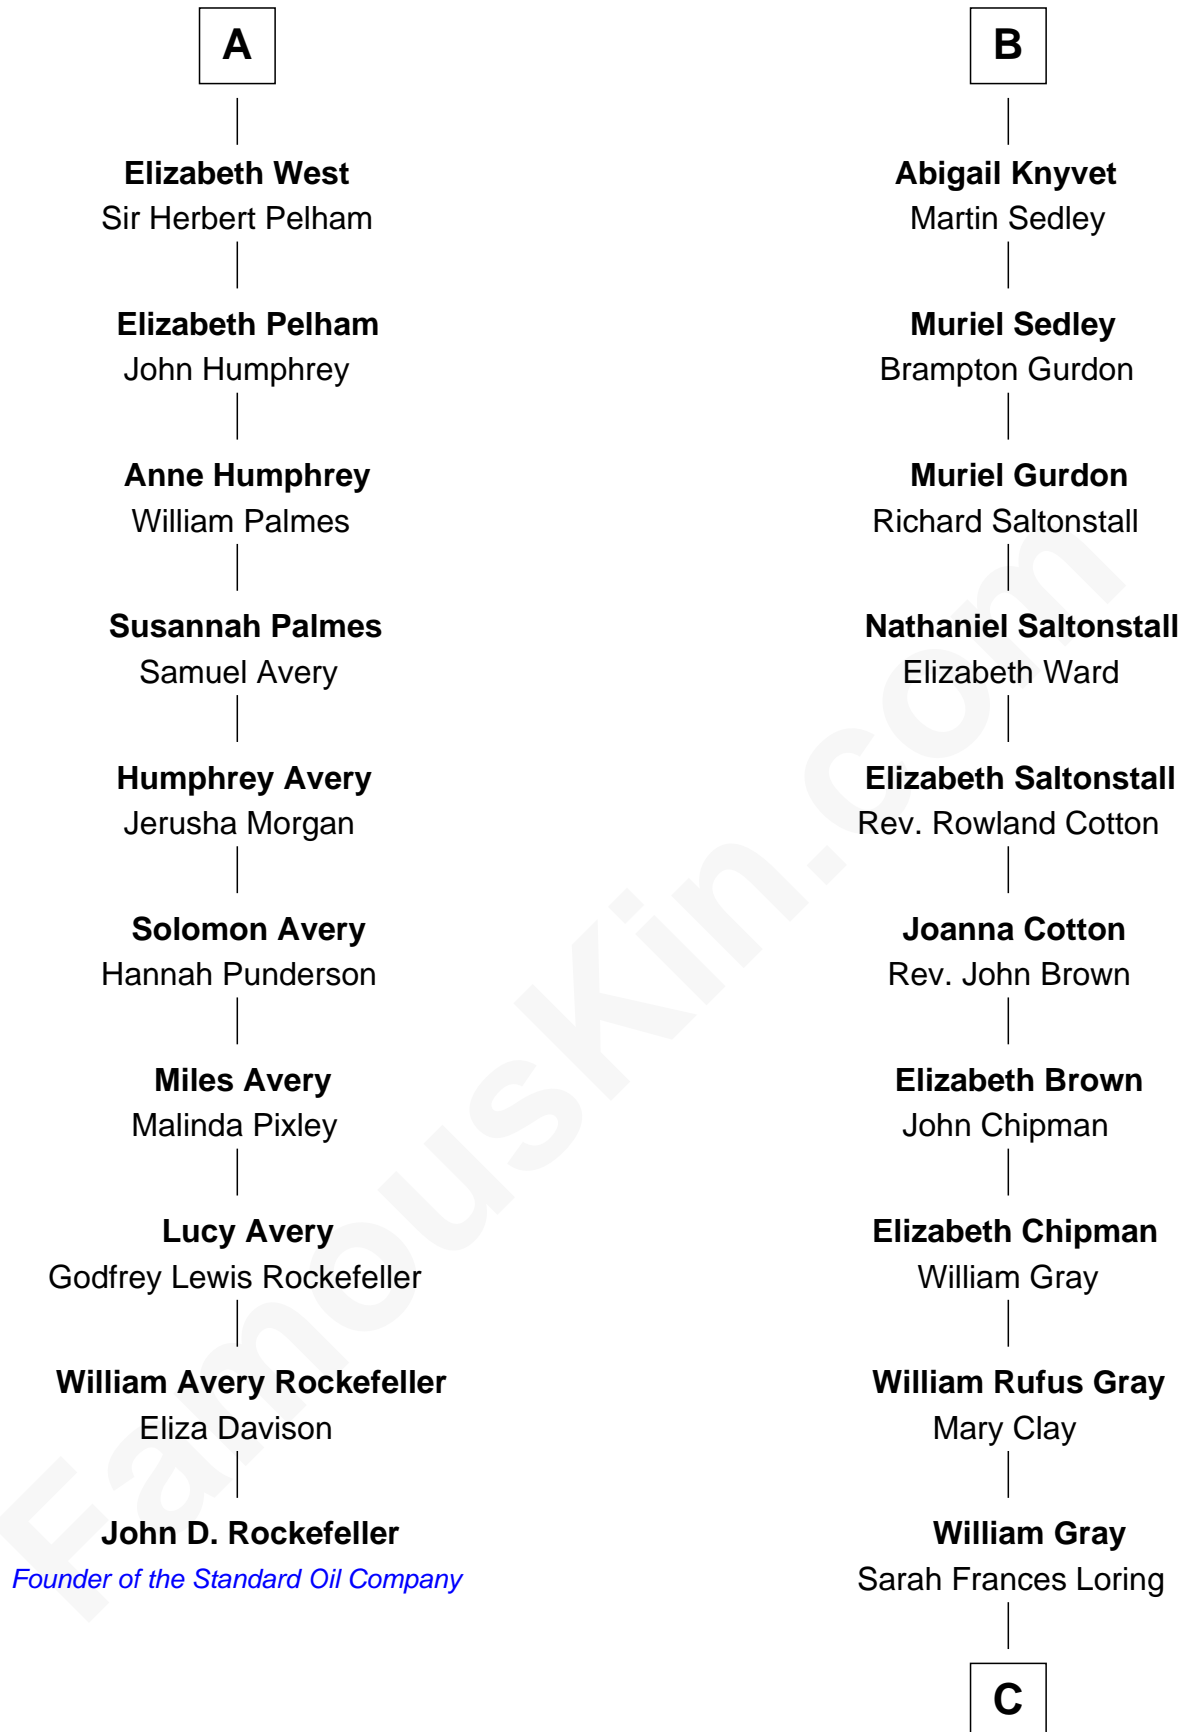

# FamousKin.com Relationship Chart of

**John D. Rockefeller**

*Founder of the Standard Oil Company*

16th cousin 4 times removed of

**Story Musgrave**

*NASA Astronaut*

**Sir Michael de la Pole**

Katherine Wingfield

**C**

Edward Gray

Elizabeth Gray Story

Marguerite Gray

John Butler Swann

Marguerite Swann

Percy Musgrave

Story Musgrave

*NASA Astronaut*

FamousKin.com