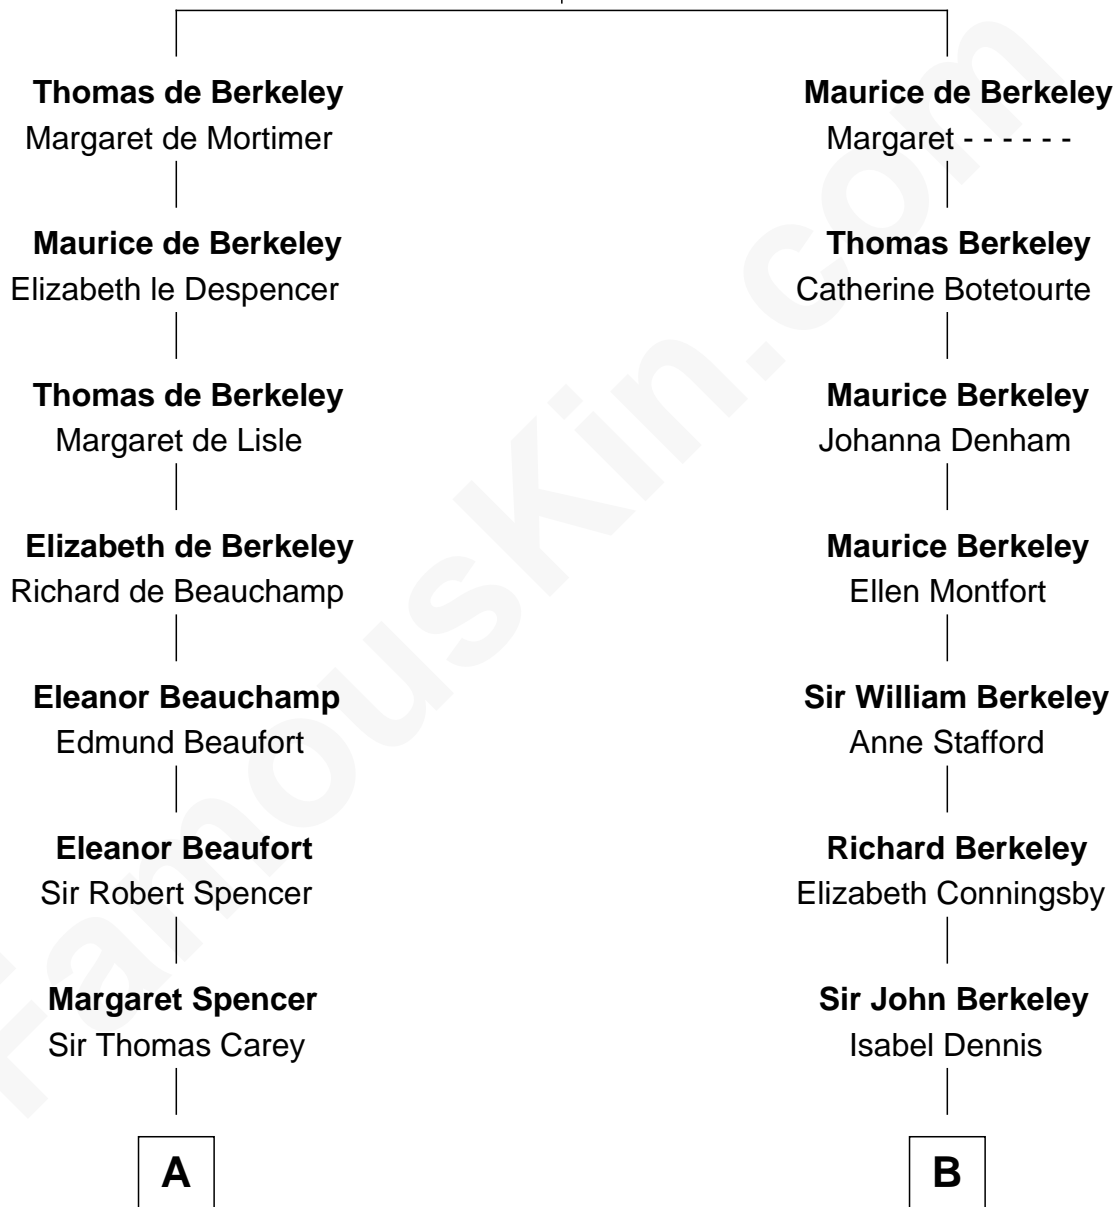

FamousKin.com Relationship Chart of

John D. Rockefeller

Founder of the Standard Oil Company

18th cousin 1 time removed of

Emma Eames

Opera Singer

Sir Maurice de Berkeley

Eve la Zouche

C

Lucy Avery
Godfrey Lewis Rockefeller

William Avery Rockefeller
Eliza Davison

John D. Rockefeller
Founder of the Standard Oil Company

D

Ithamer Bellows Eames
Emma Hayden

Emma Eames
Opera Singer

FamousKin.com