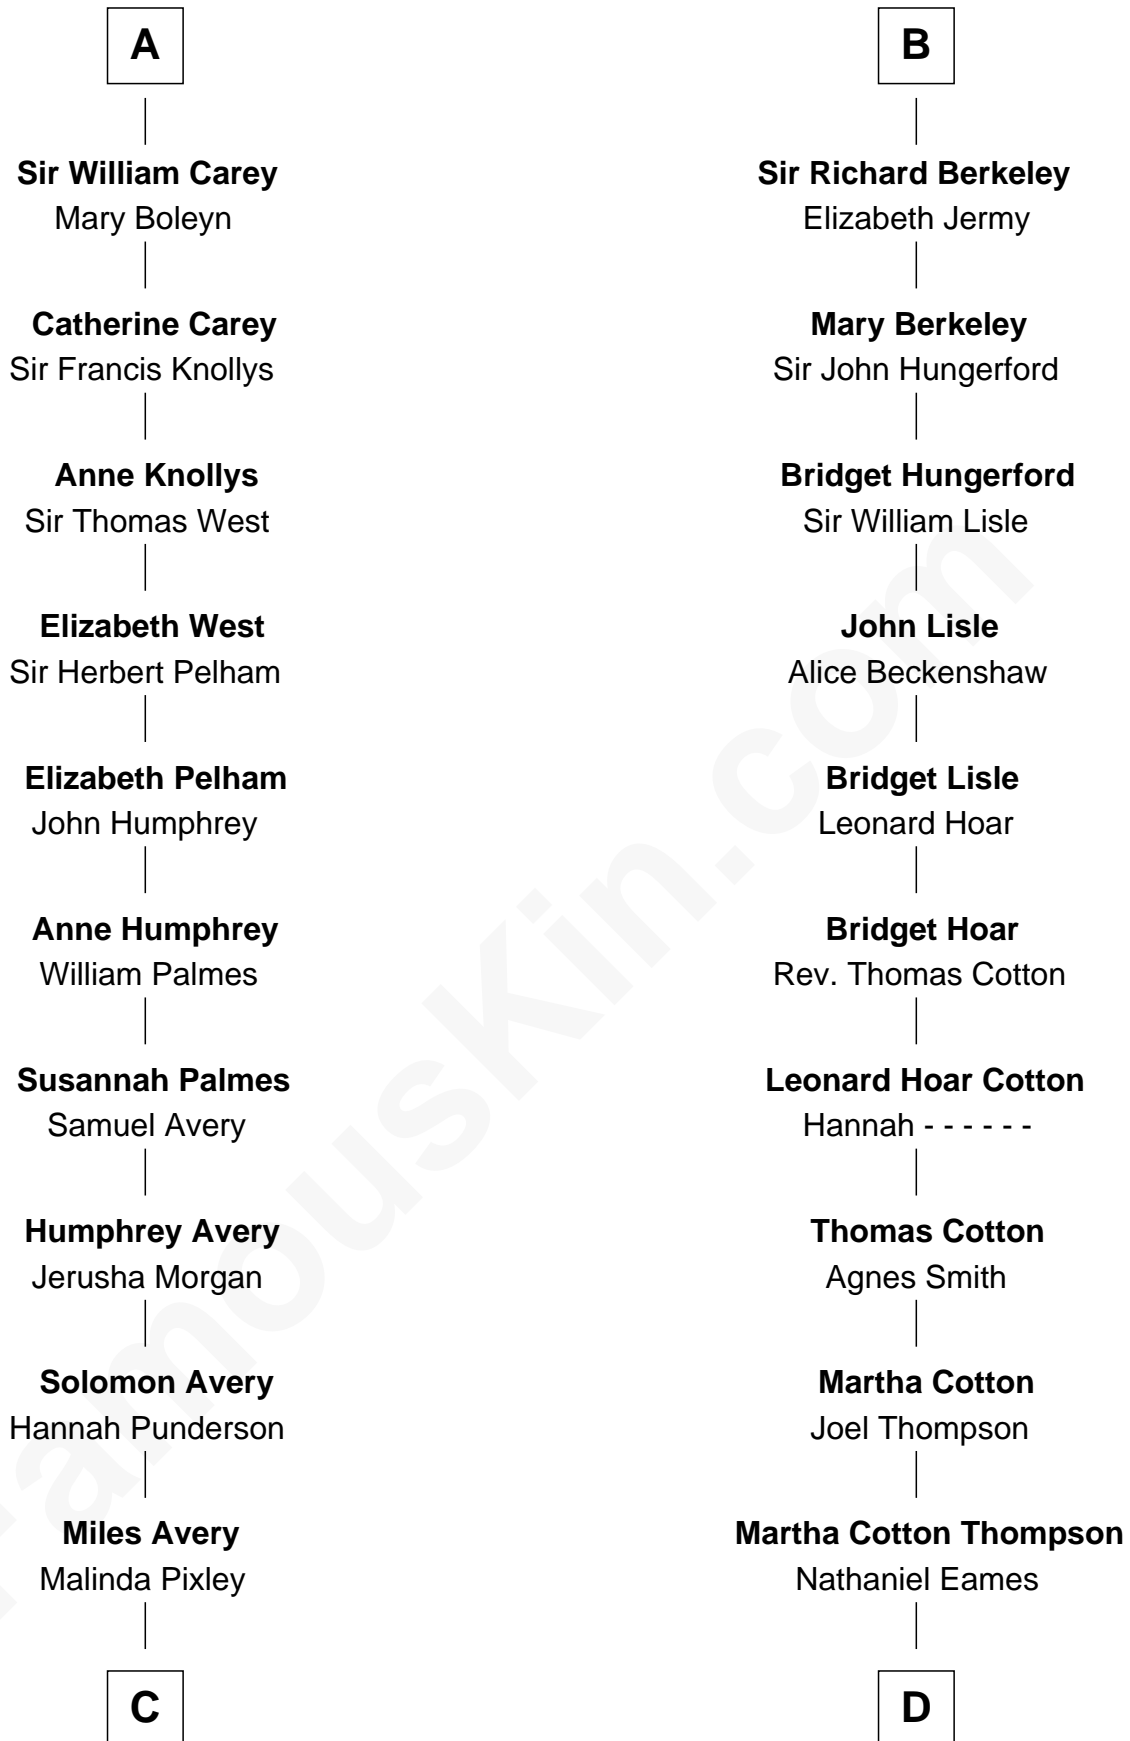

FamousKin.com Relationship Chart of

John D. Rockefeller

Founder of the Standard Oil Company

18th cousin 1 time removed of

Emma Eames

Opera Singer

Sir Maurice de Berkeley

Eve la Zouche

C

Lucy Avery
Godfrey Lewis Rockefeller

William Avery Rockefeller
Eliza Davison

John D. Rockefeller
Founder of the Standard Oil Company

D

Ithamer Bellows Eames
Emma Hayden

Emma Eames
Opera Singer

FamousKin.com