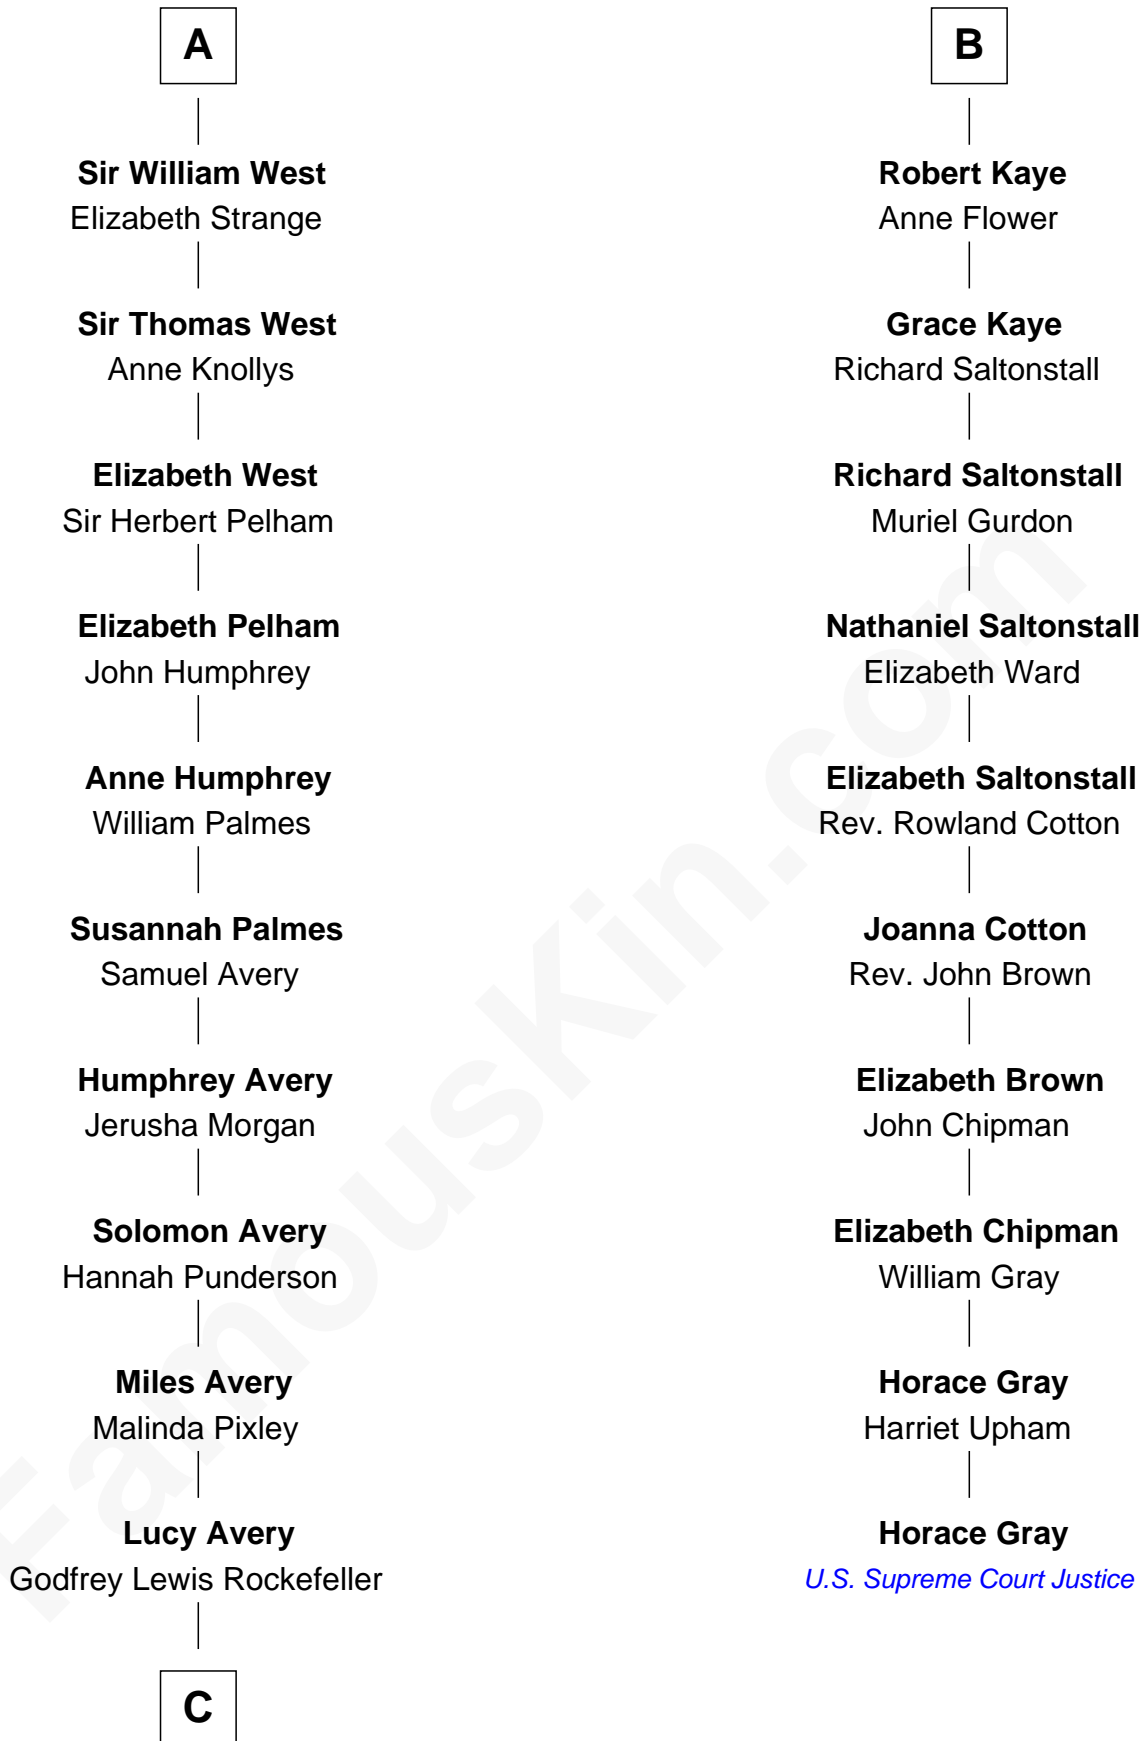

# FamousKin.com Relationship Chart of

**John D. Rockefeller**

*Founder of the Standard Oil Company*

16th cousin 2 times removed of

**Horace Gray**

*U.S. Supreme Court Justice*

**Sir Roger de Clifford**

Maud de Beauchamp

**Anne Hoo**

Sir Roger Copley

**Eleanor Copley**

Sir Thomas West

**Sir George West**

Elizabeth Morton

**A**

**Margaret Clifford**

Dorothy Gascoigne

**Alice Markenfield**

Sir Robert Mauleverer

**Dorothy Mauleverer**

John Kaye

**B**

**C**

—  
**William Avery Rockefeller**

Eliza Davison

—  
**John D. Rockefeller**

*Founder of the Standard Oil Company*

FamousKin.com