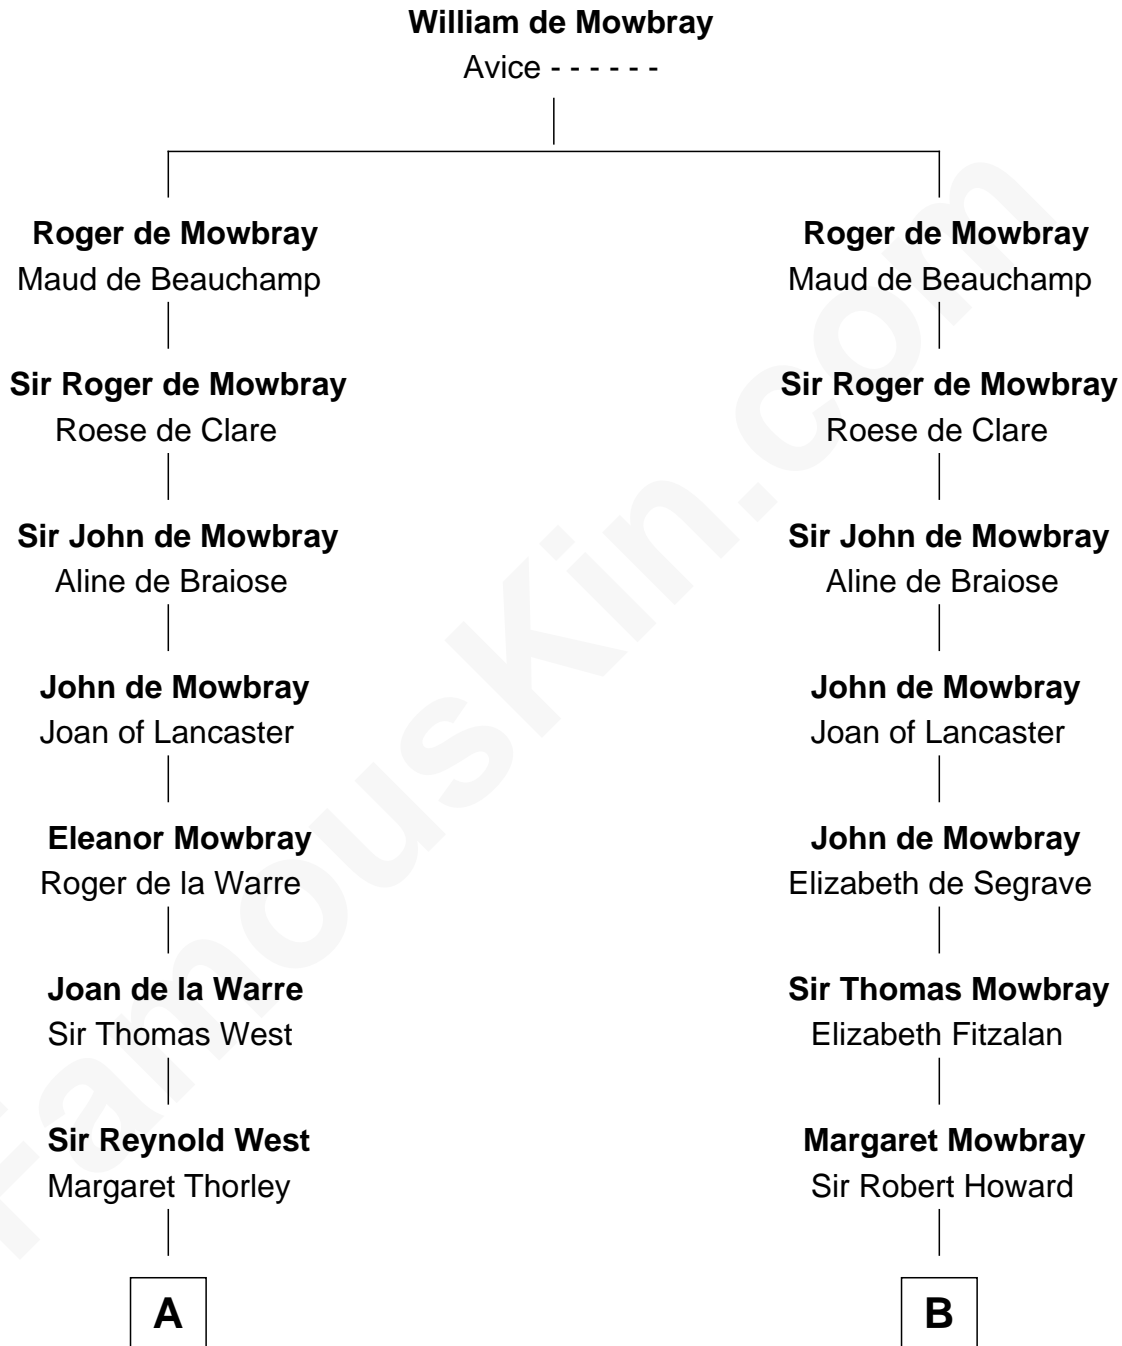

FamousKin.com Relationship Chart of

John D. Rockefeller

Founder of the Standard Oil Company

20th cousin 1 time removed of

Horace Gray

U.S. Supreme Court Justice

C

Solomon Avery
Hannah Punderson

Miles Avery
Malinda Pixley

Lucy Avery
Godfrey Lewis Rockefeller

William Avery Rockefeller
Eliza Davison

John D. Rockefeller
Founder of the Standard Oil Company

D

Elizabeth Brown
John Chipman

Elizabeth Chipman
William Gray

Horace Gray
Harriet Upham

Horace Gray
U.S. Supreme Court Justice

FamousKin.com