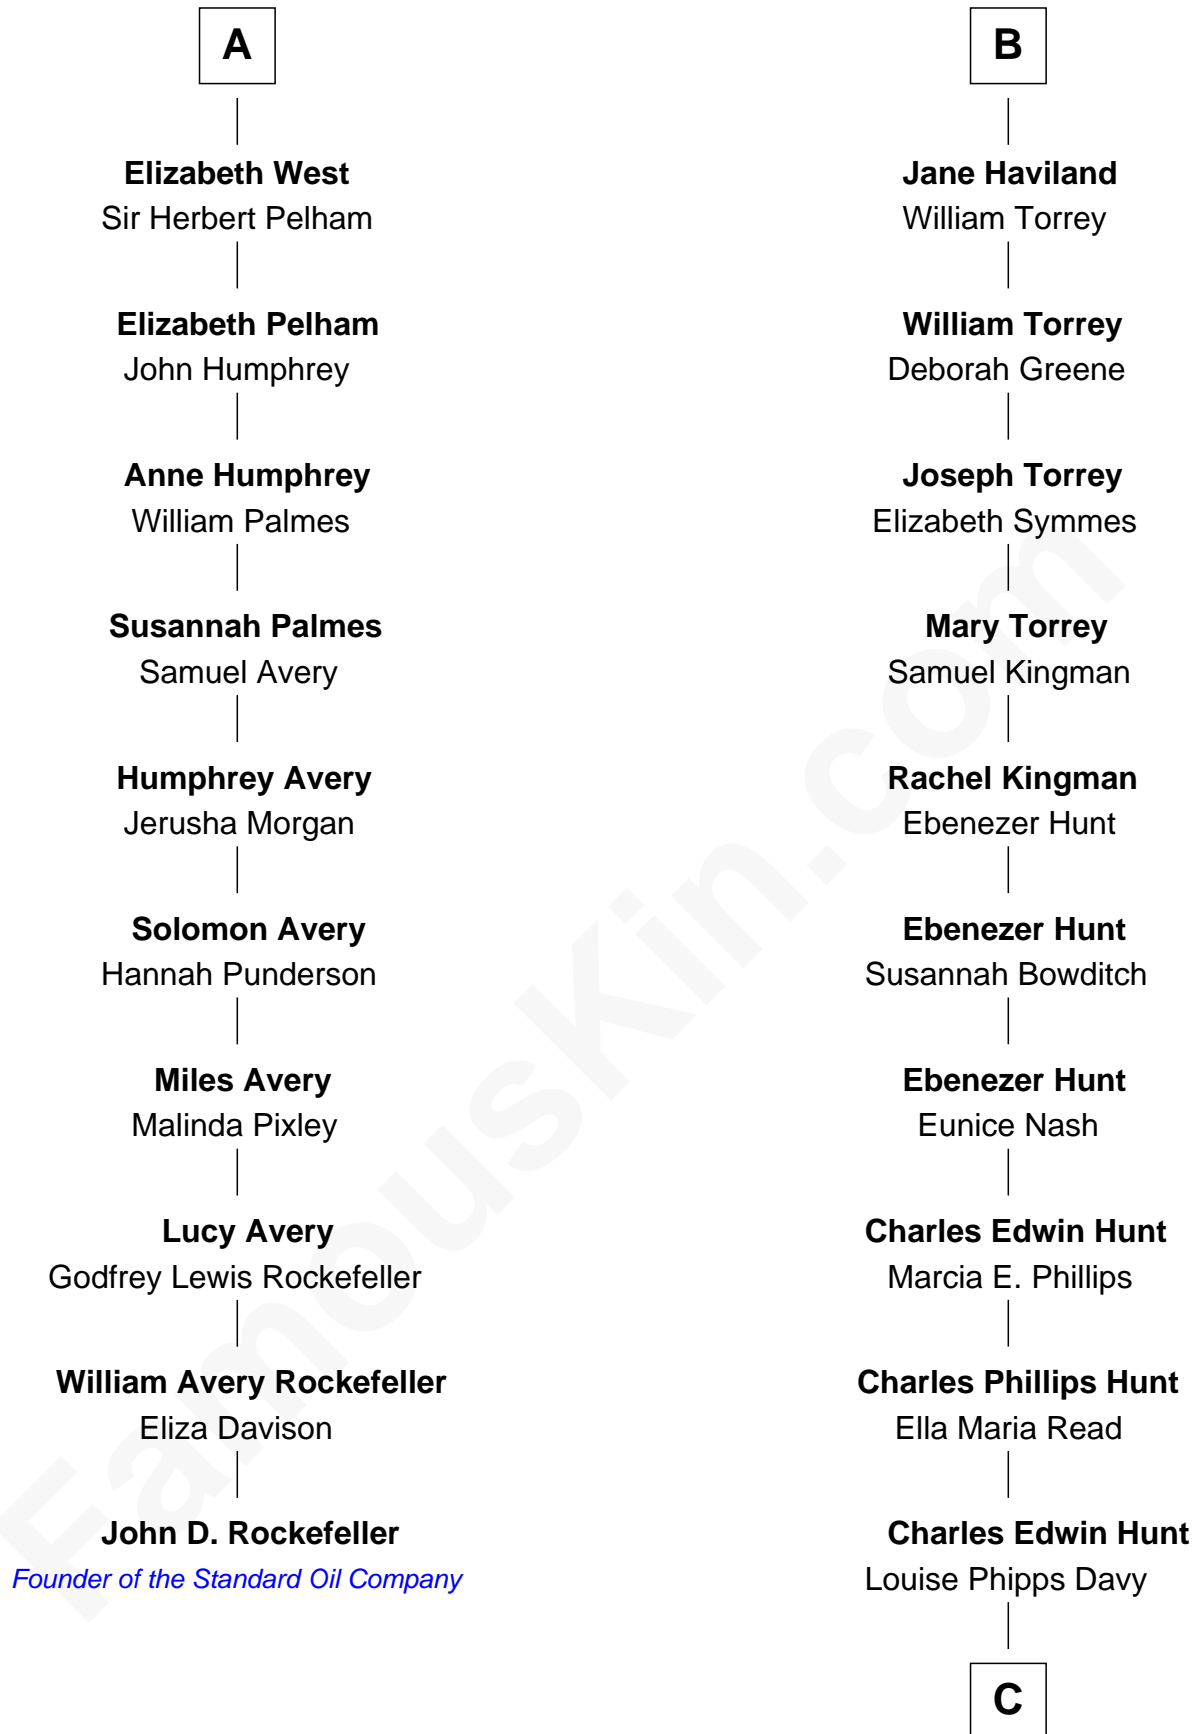

# FamousKin.com Relationship Chart of

**John D. Rockefeller**

*Founder of the Standard Oil Company*

**16th cousin 2 times removed of**

**Linda Hunt**

*TV and Movie Actress*

**Katherine Pabenham**

*with husband*  
*Sir William Cheney*

**Elizabeth Tilney**  
Sir Thomas Howard

**Anne Berkeley**  
Sir John Guise

**Elizabeth Howard**  
Thomas Boleyn

**John Guise**  
Tacy Grey

**Mary Boleyn**  
Sir William Carey

**William Guise**  
Mary Rotsey

**Catherine Carey**  
Sir Francis Knollys

**John Guise**  
Jane Pauncefoot

**Anne Knollys**  
Sir Thomas West

**Elizabeth Guise**  
Robert Haviland

**A**

**B**

**C**

**Raymond Davy Hunt**