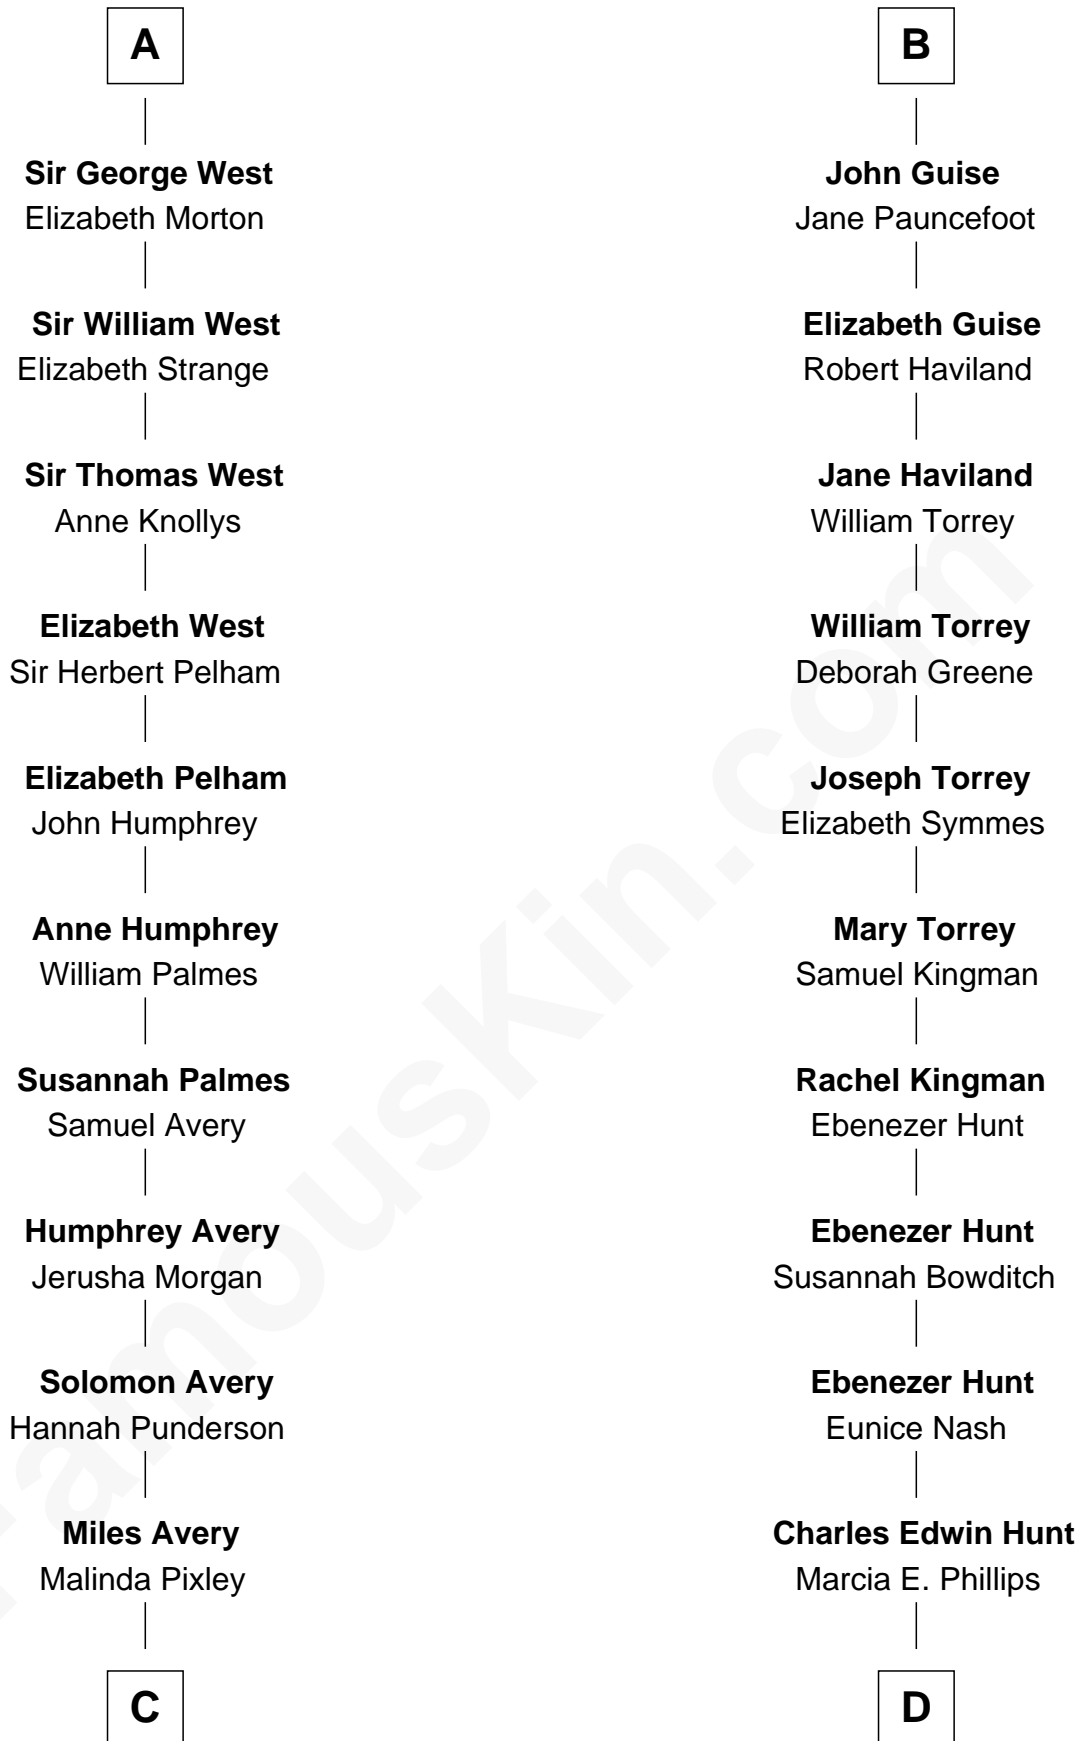

FamousKin.com Relationship Chart of

John D. Rockefeller

Founder of the Standard Oil Company

19th cousin 1 time removed of

Linda Hunt

TV and Movie Actress

C

Lucy Avery
Godfrey Lewis Rockefeller

William Avery Rockefeller
Eliza Davison

John D. Rockefeller
Founder of the Standard Oil Company

D

Charles Phillips Hunt
Ella Maria Read

Charles Edwin Hunt
Louise Phipps Davy

Raymond Davy Hunt
Elsie R. Doying