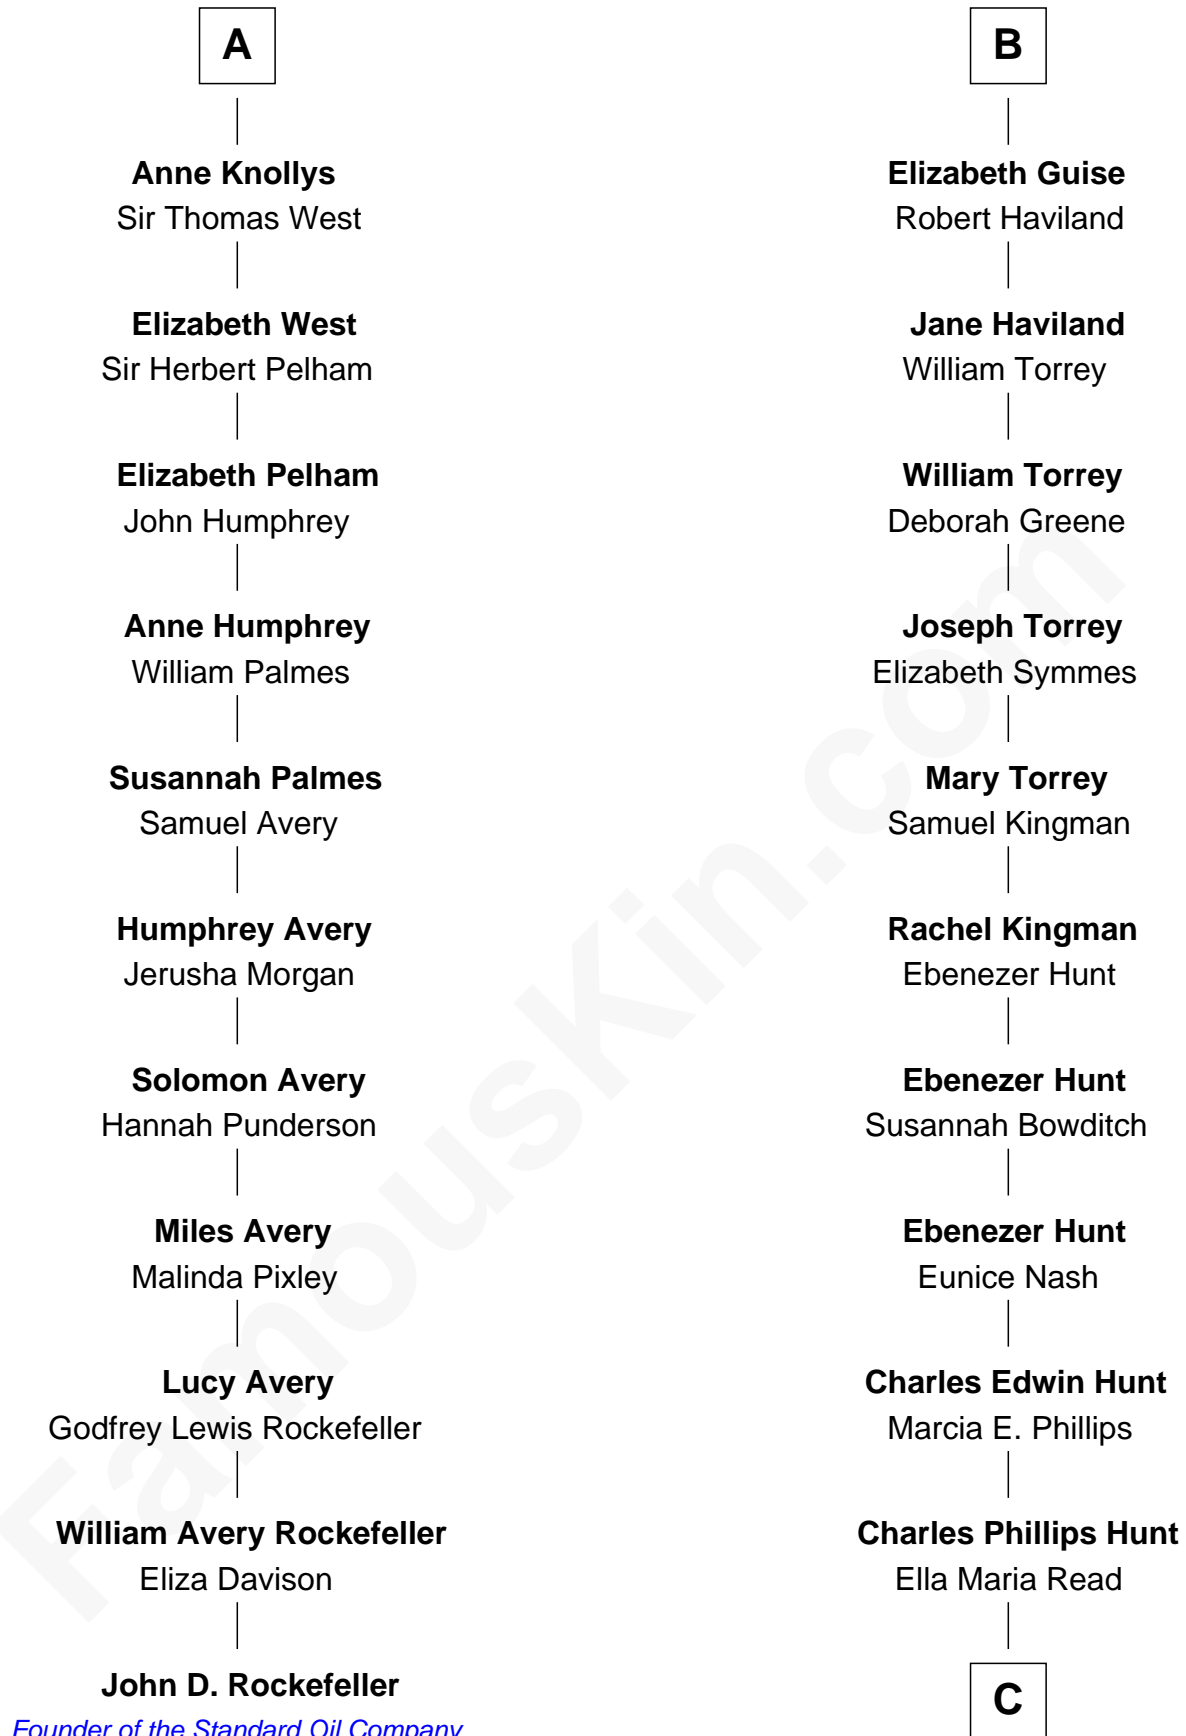

FamousKin.com Relationship Chart of

John D. Rockefeller

Founder of the Standard Oil Company

17th cousin 2 times removed of

Linda Hunt

TV and Movie Actress

C

Charles Edwin Hunt