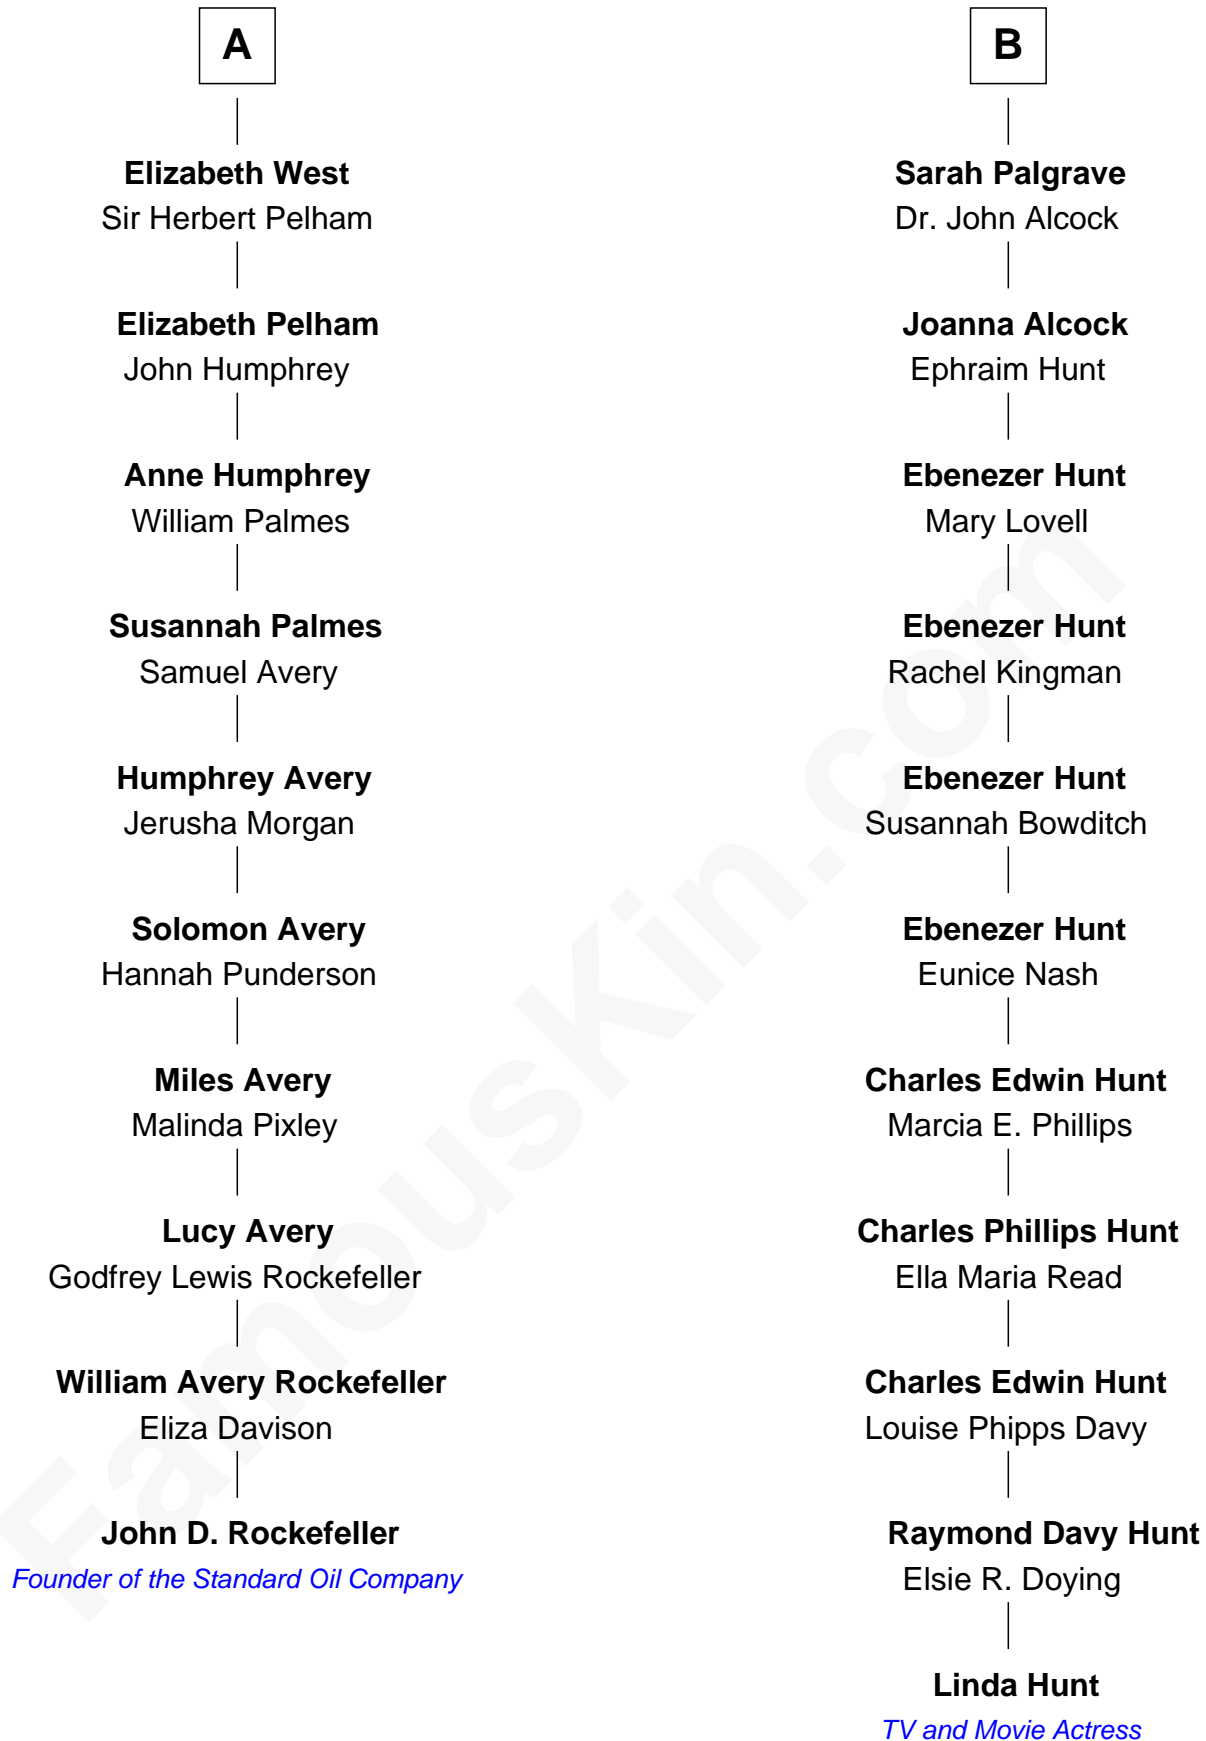

# FamousKin.com Relationship Chart of

**John D. Rockefeller**

*Founder of the Standard Oil Company*

16th cousin 1 time removed of

**Linda Hunt**

*TV and Movie Actress*

Linda Hunt photo by [RedCarpetReport](#) (CC BY-SA 2.0)