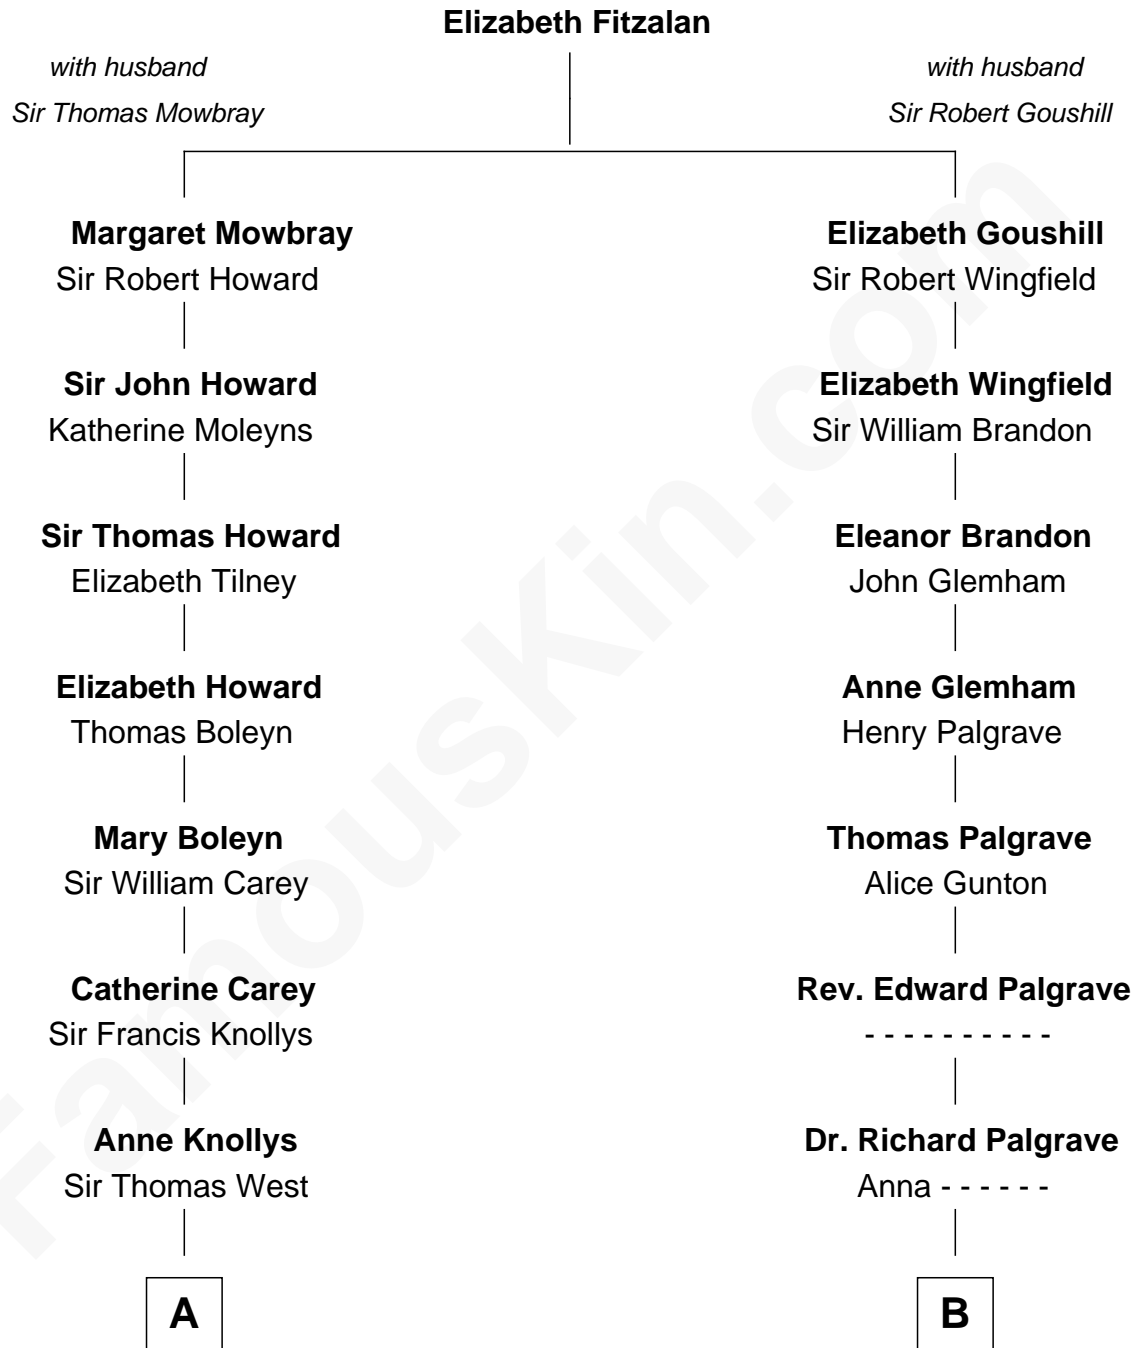

# FamousKin.com Relationship Chart of

**John D. Rockefeller**

*Founder of the Standard Oil Company*

16th cousin 1 time removed of

**Linda Hunt**

*TV and Movie Actress*

Linda Hunt photo by [RedCarpetReport](#) (CC BY-SA 2.0)