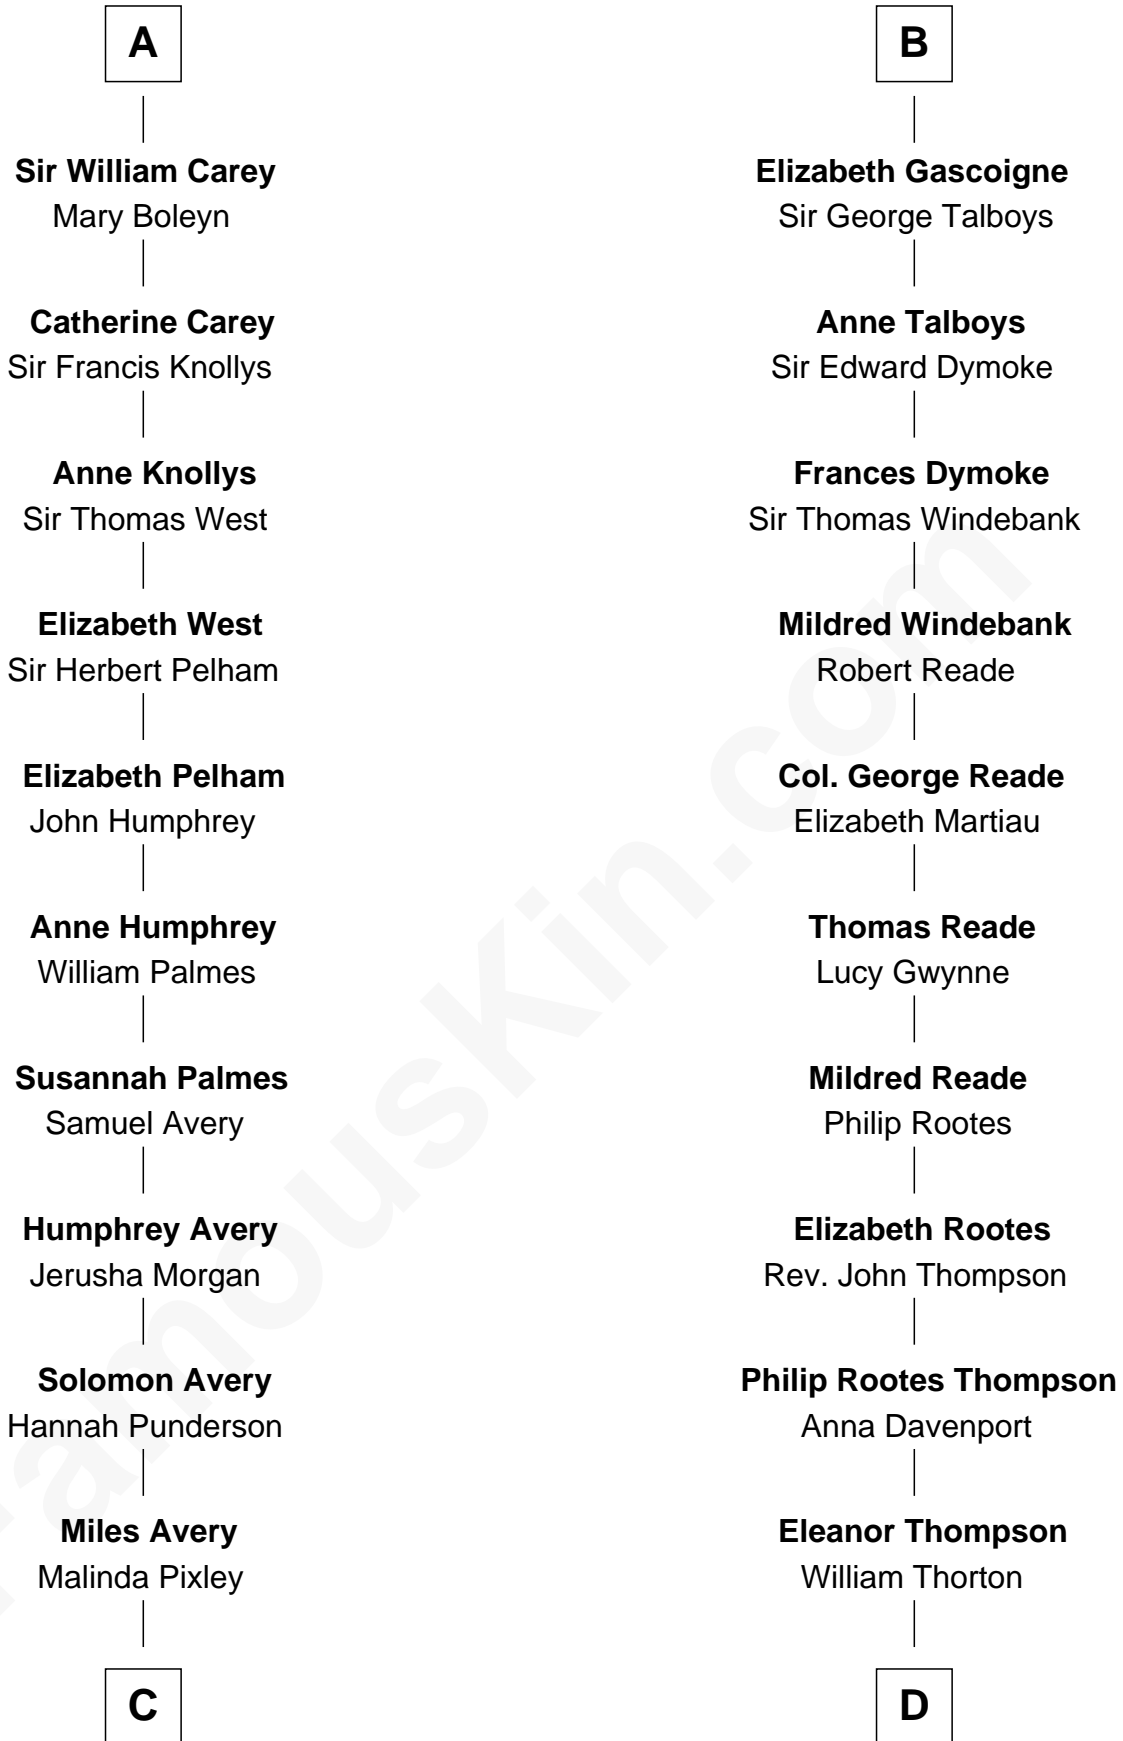

FamousKin.com Relationship Chart of

John D. Rockefeller

Founder of the Standard Oil Company

19th cousin 1 time removed of

General George S. Patton

U.S. Army - World War II

Roger de Mortimer

Joan de Geneville

C

Lucy Avery
Godfrey Lewis Rockefeller

William Avery Rockefeller
Eliza Davison

John D. Rockefeller
Founder of the Standard Oil Company

D

Susanna Thompson Thornton
Andrew Glassell

Susan Thornton Glassell
George Smith Patton