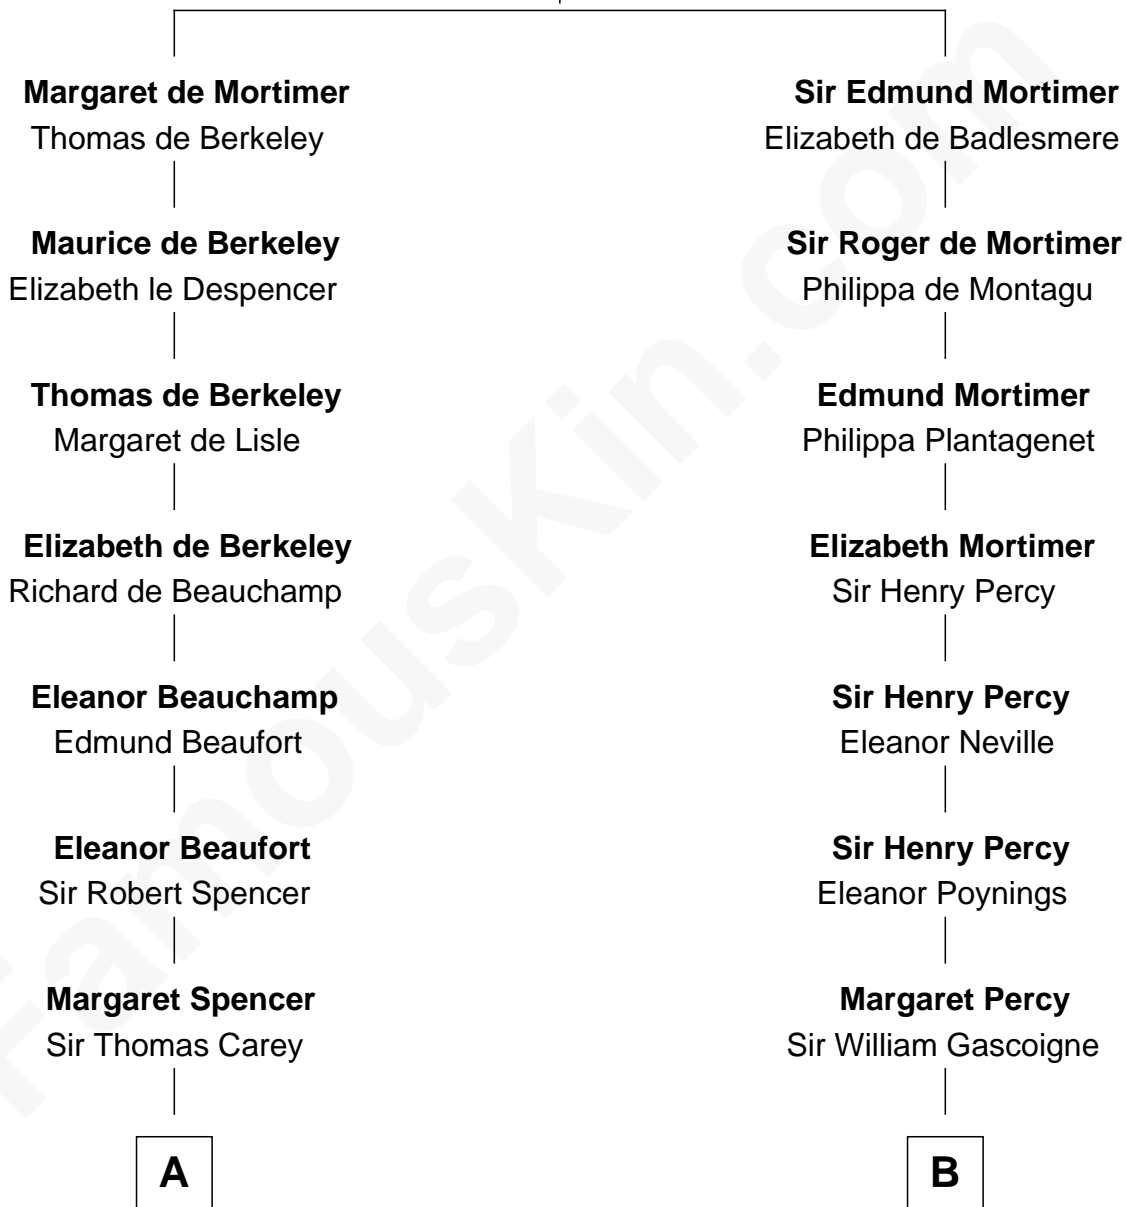

FamousKin.com Relationship Chart of

John D. Rockefeller

Founder of the Standard Oil Company

19th cousin 1 time removed of

General George S. Patton

U.S. Army - World War II

Roger de Mortimer

Joan de Geneville

C

Lucy Avery
Godfrey Lewis Rockefeller

William Avery Rockefeller
Eliza Davison

John D. Rockefeller
Founder of the Standard Oil Company

D

Susanna Thompson Thornton
Andrew Glassell

Susan Thornton Glassell
George Smith Patton