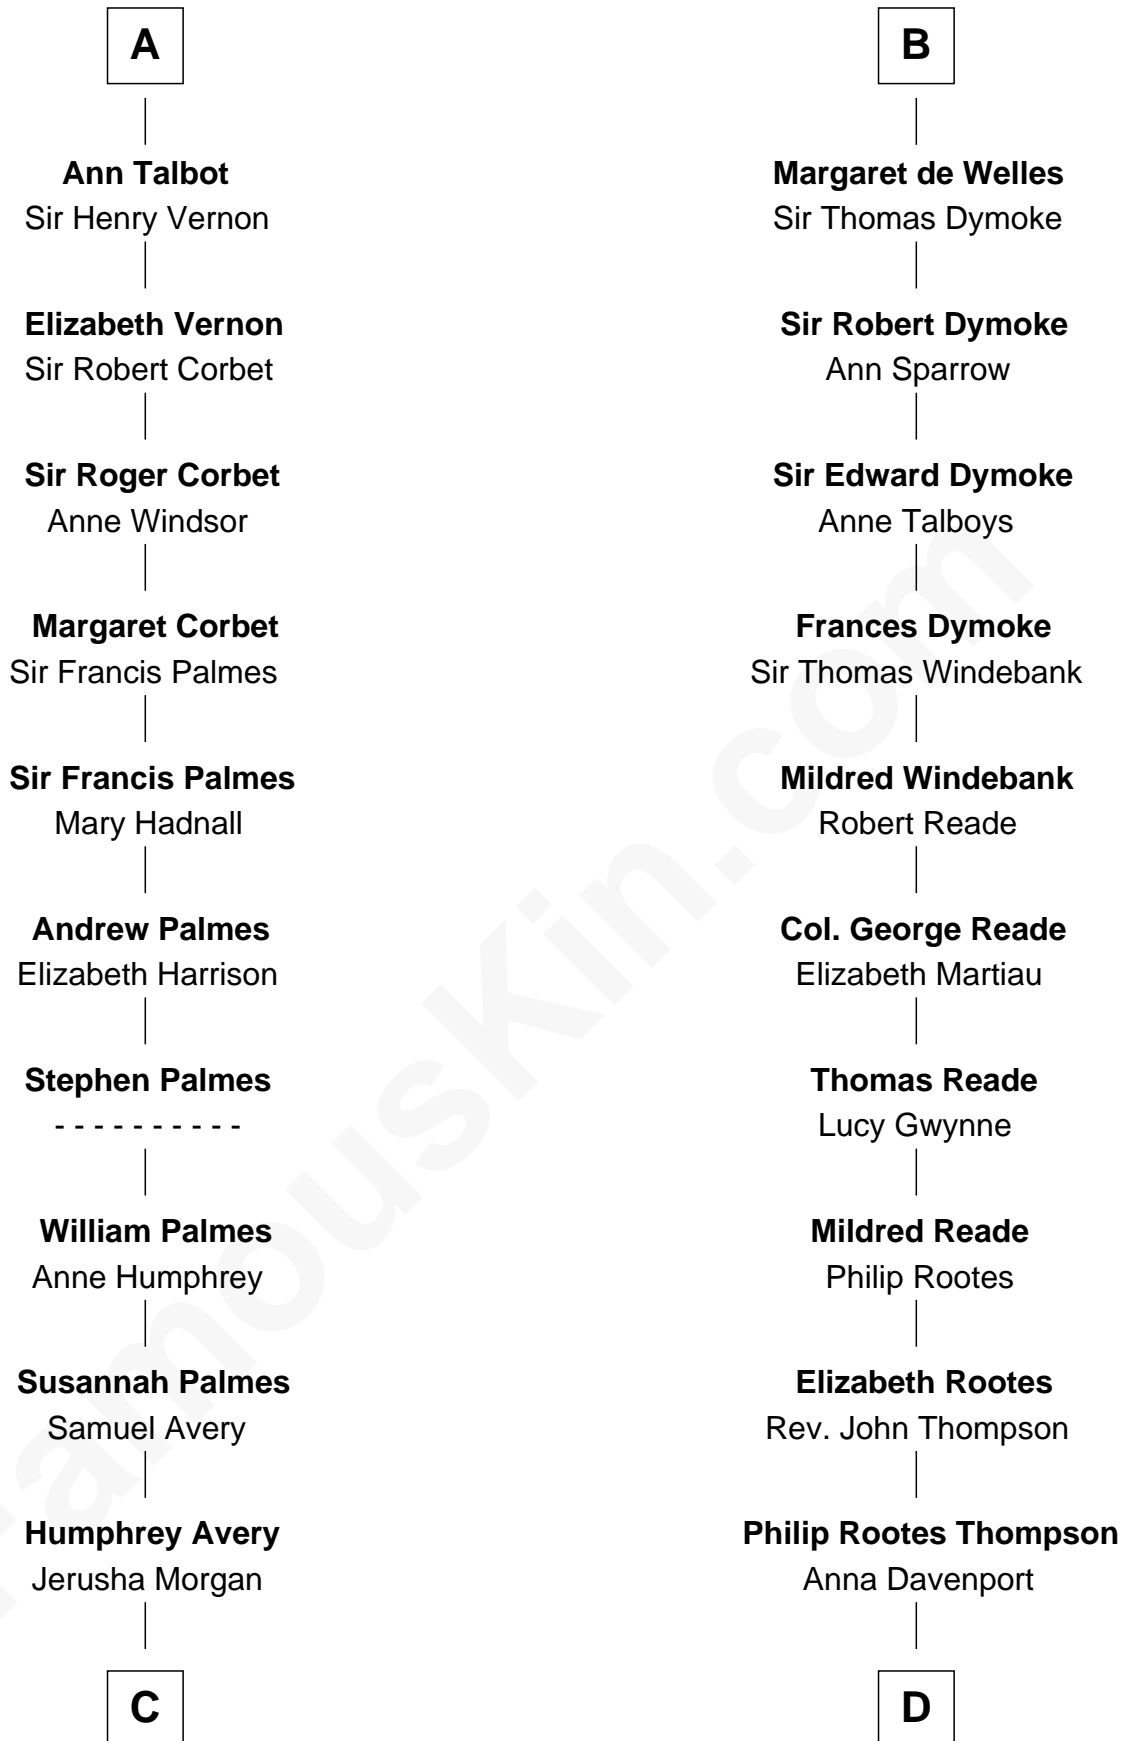

FamousKin.com

Relationship Chart of

John D. Rockefeller

Founder of the Standard Oil Company

21st cousin of

General George S. Patton

U.S. Army - World War II

C

Solomon Avery
Hannah Punderson

Miles Avery
Malinda Pixley

Lucy Avery
Godfrey Lewis Rockefeller

William Avery Rockefeller
Eliza Davison

John D. Rockefeller
Founder of the Standard Oil Company

D

Eleanor Thompson
William Thorton