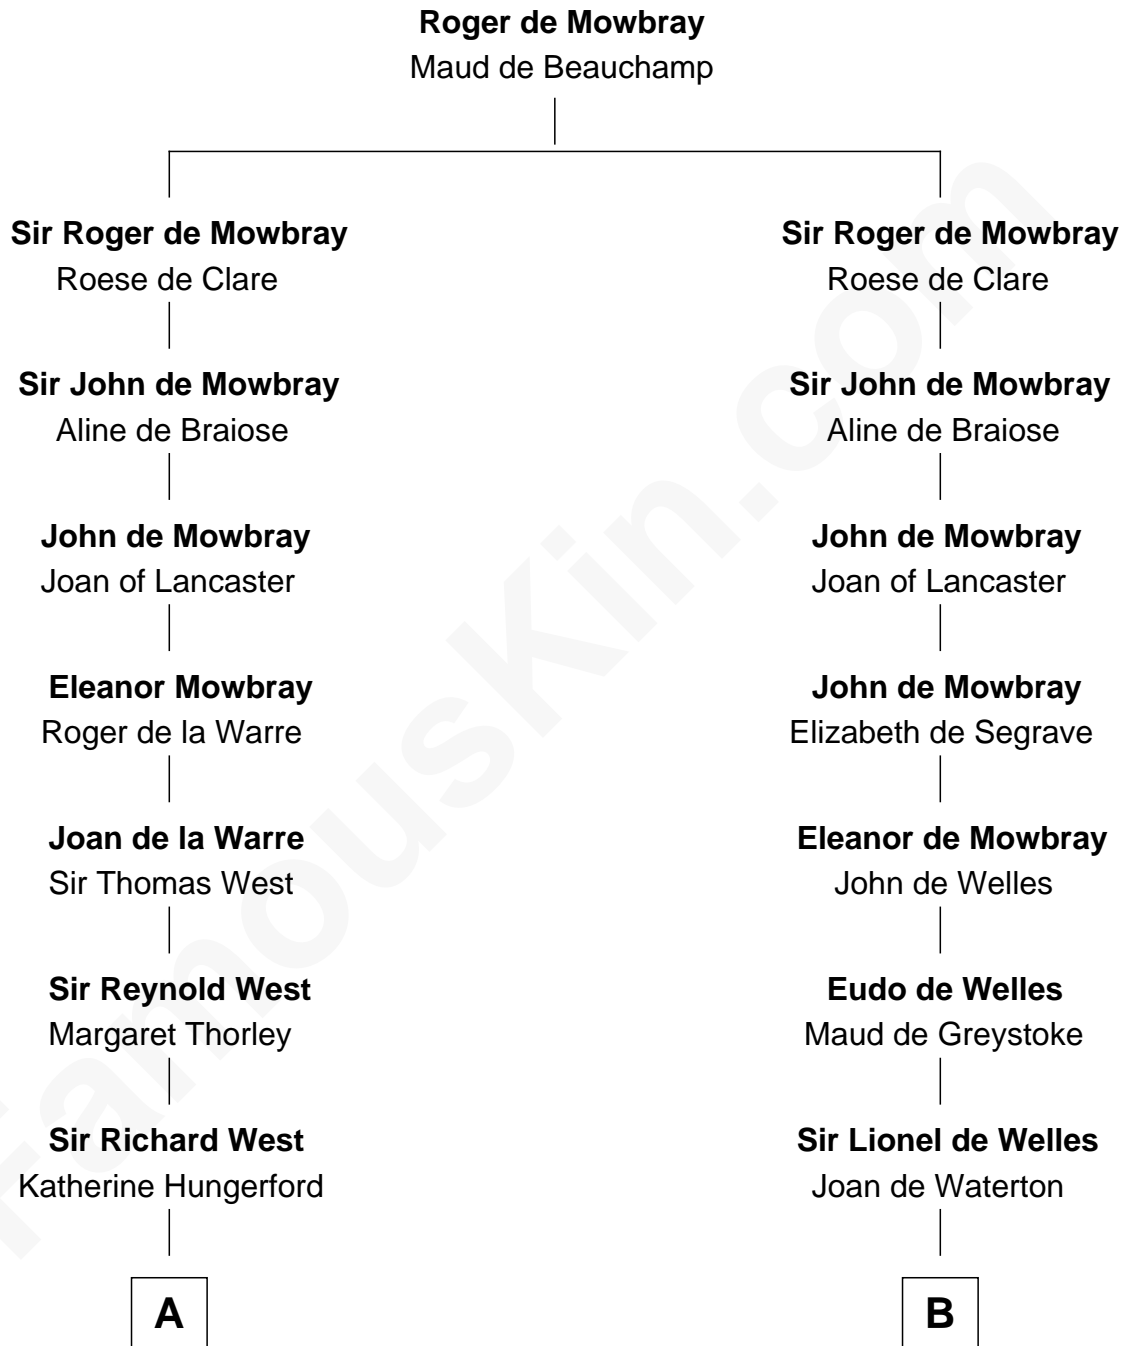

FamousKin.com

Relationship Chart of

John D. Rockefeller

Founder of the Standard Oil Company

20th cousin 1 time removed of

General George S. Patton

U.S. Army - World War II

C

Miles Avery
Malinda Pixley

Lucy Avery
Godfrey Lewis Rockefeller

William Avery Rockefeller
Eliza Davison

John D. Rockefeller
Founder of the Standard Oil Company

D

Eleanor Thompson
William Thorton

Susanna Thompson Thorton
Andrew Glassell