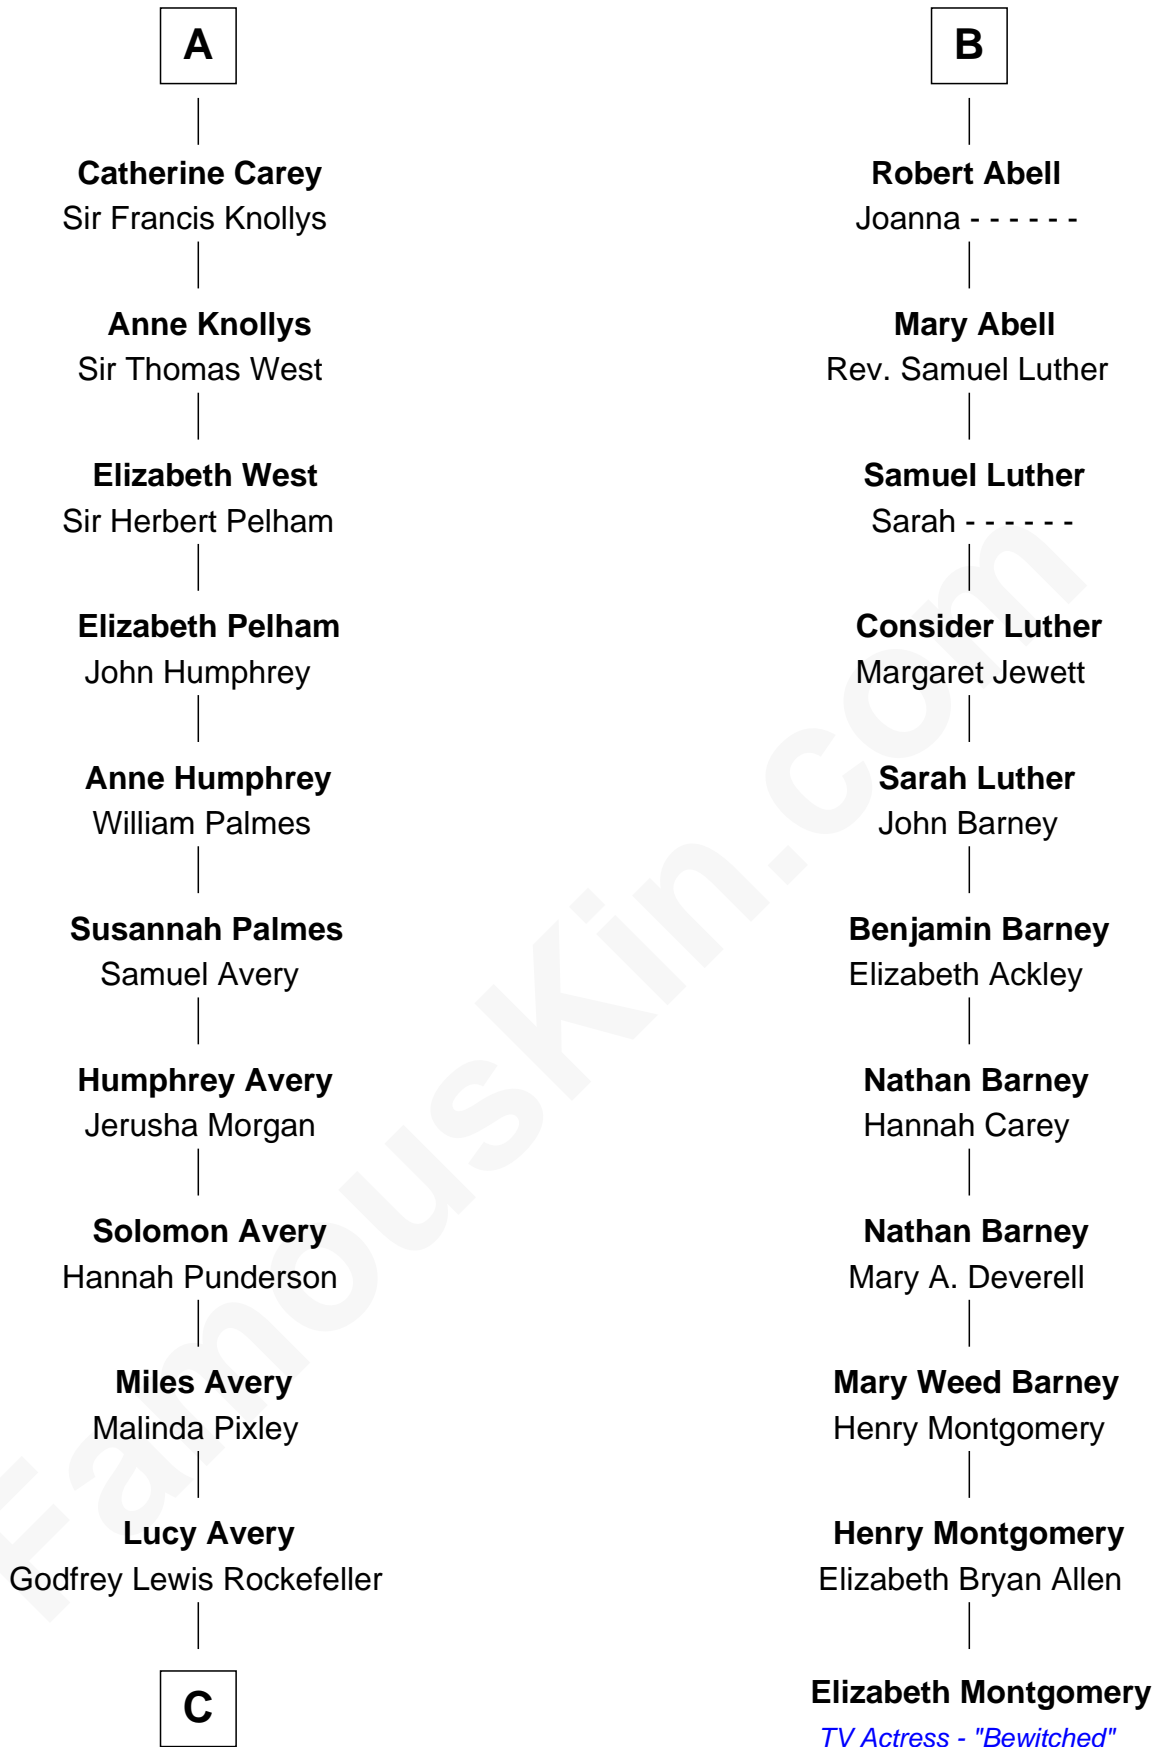

FamousKin.com Relationship Chart of

John D. Rockefeller

Founder of the Standard Oil Company

17th cousin 1 time removed of

Elizabeth Montgomery

TV Actress - "Bewitched"

Thomas de Berkeley

*with wife
Margaret de Mortimer*

*with wife
Katherine de Clyvedon*

Maurice de Berkeley
Elizabeth le Despencer

Sir John Berkeley
Elizabeth Betteshorne

Thomas de Berkeley
Margaret de Lisle

Elizabeth Berkeley
Sir John Sutton

Elizabeth de Berkeley
Richard de Beauchamp

Jane Sutton
Thomas Mainwaring

Eleanor Beauchamp
Edmund Beaufort

Cecily Mainwaring
John Cotton

Eleanor Beaufort
Sir Robert Spencer

Sir George Cotton
Mary Onley

Margaret Spencer
Sir Thomas Carey

Richard Cotton
Mary Mainwaring

Sir William Carey
Mary Boleyn

Frances Cotton
George Abell

A

B

C

—
William Avery Rockefeller

Eliza Davison

—
John D. Rockefeller