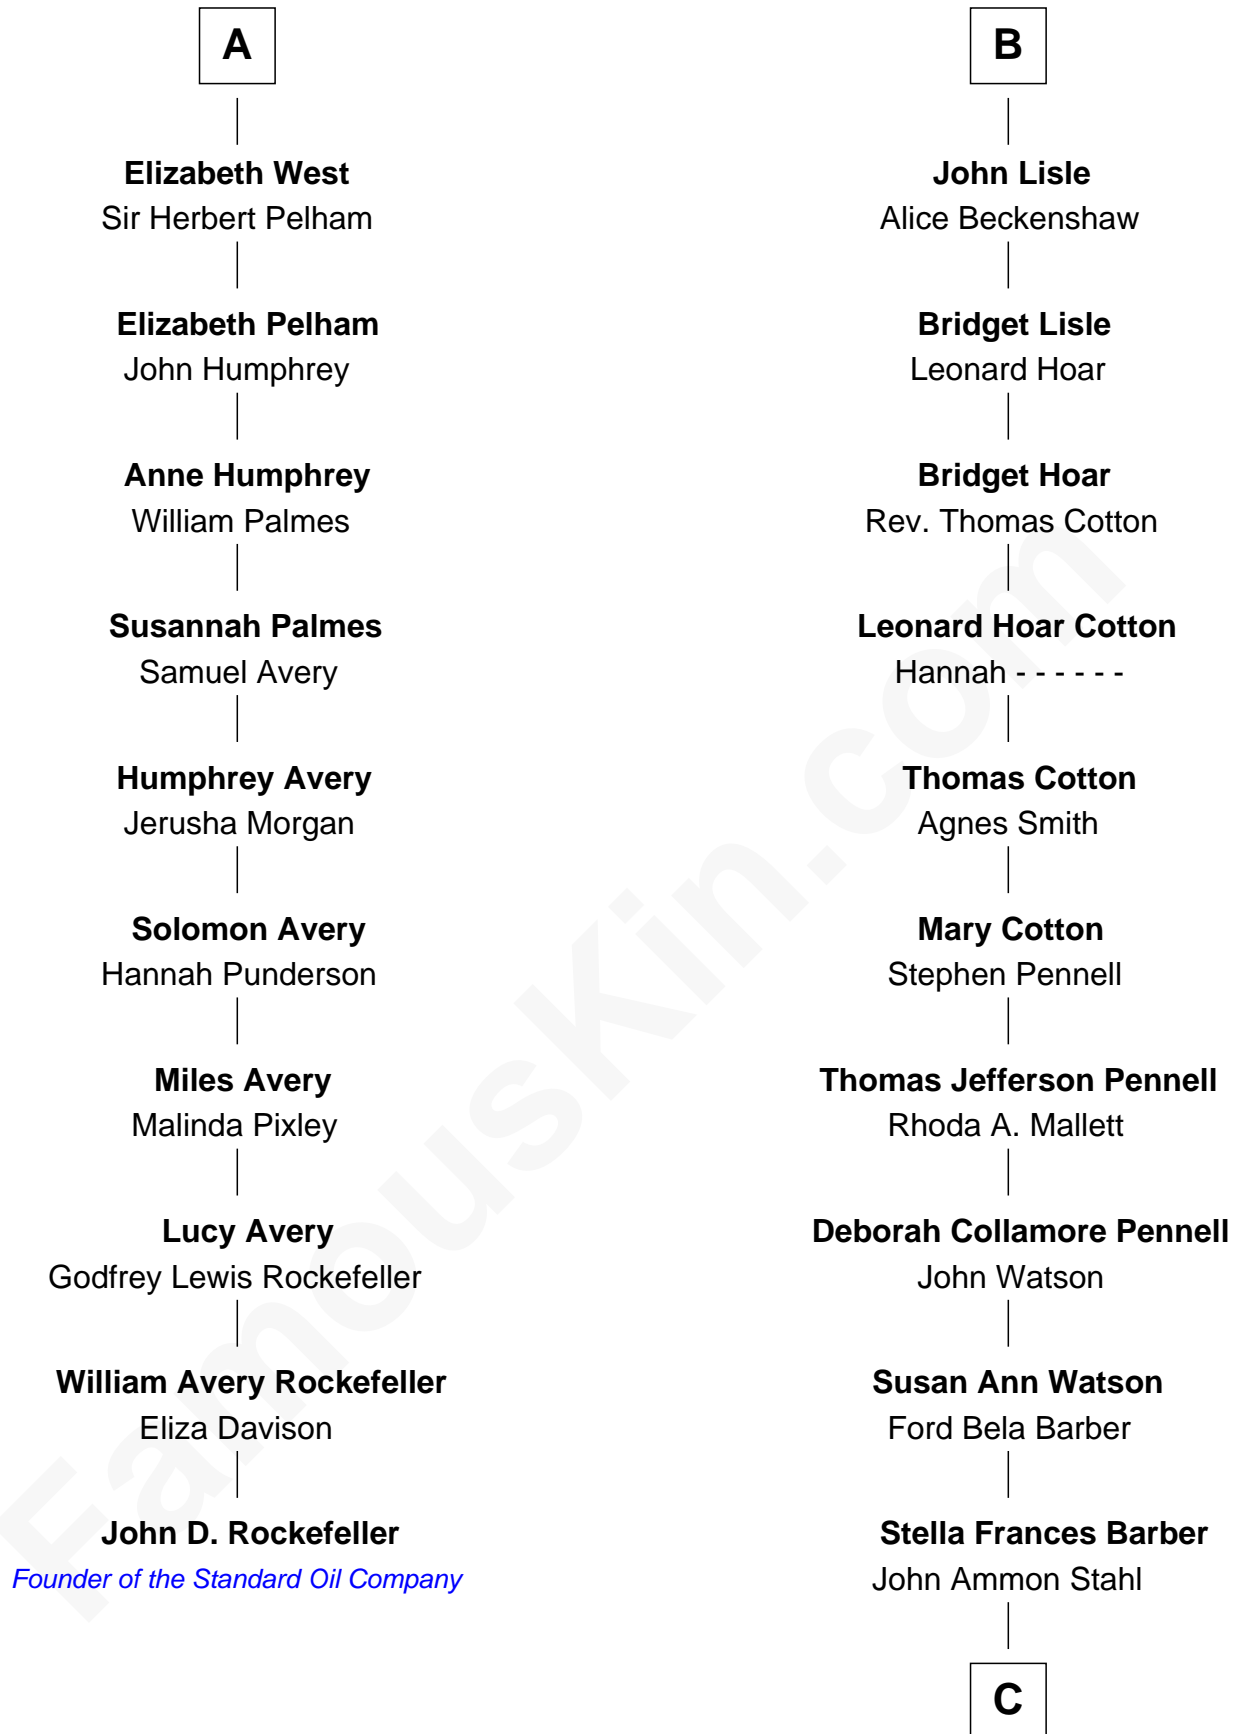

FamousKin.com Relationship Chart of

John D. Rockefeller

Founder of the Standard Oil Company

16th cousin 2 times removed of

Warren Buffett

Chairman & CEO, Berkshire Hathaway

Sir Thomas Mowbray

Elizabeth Fitzalan