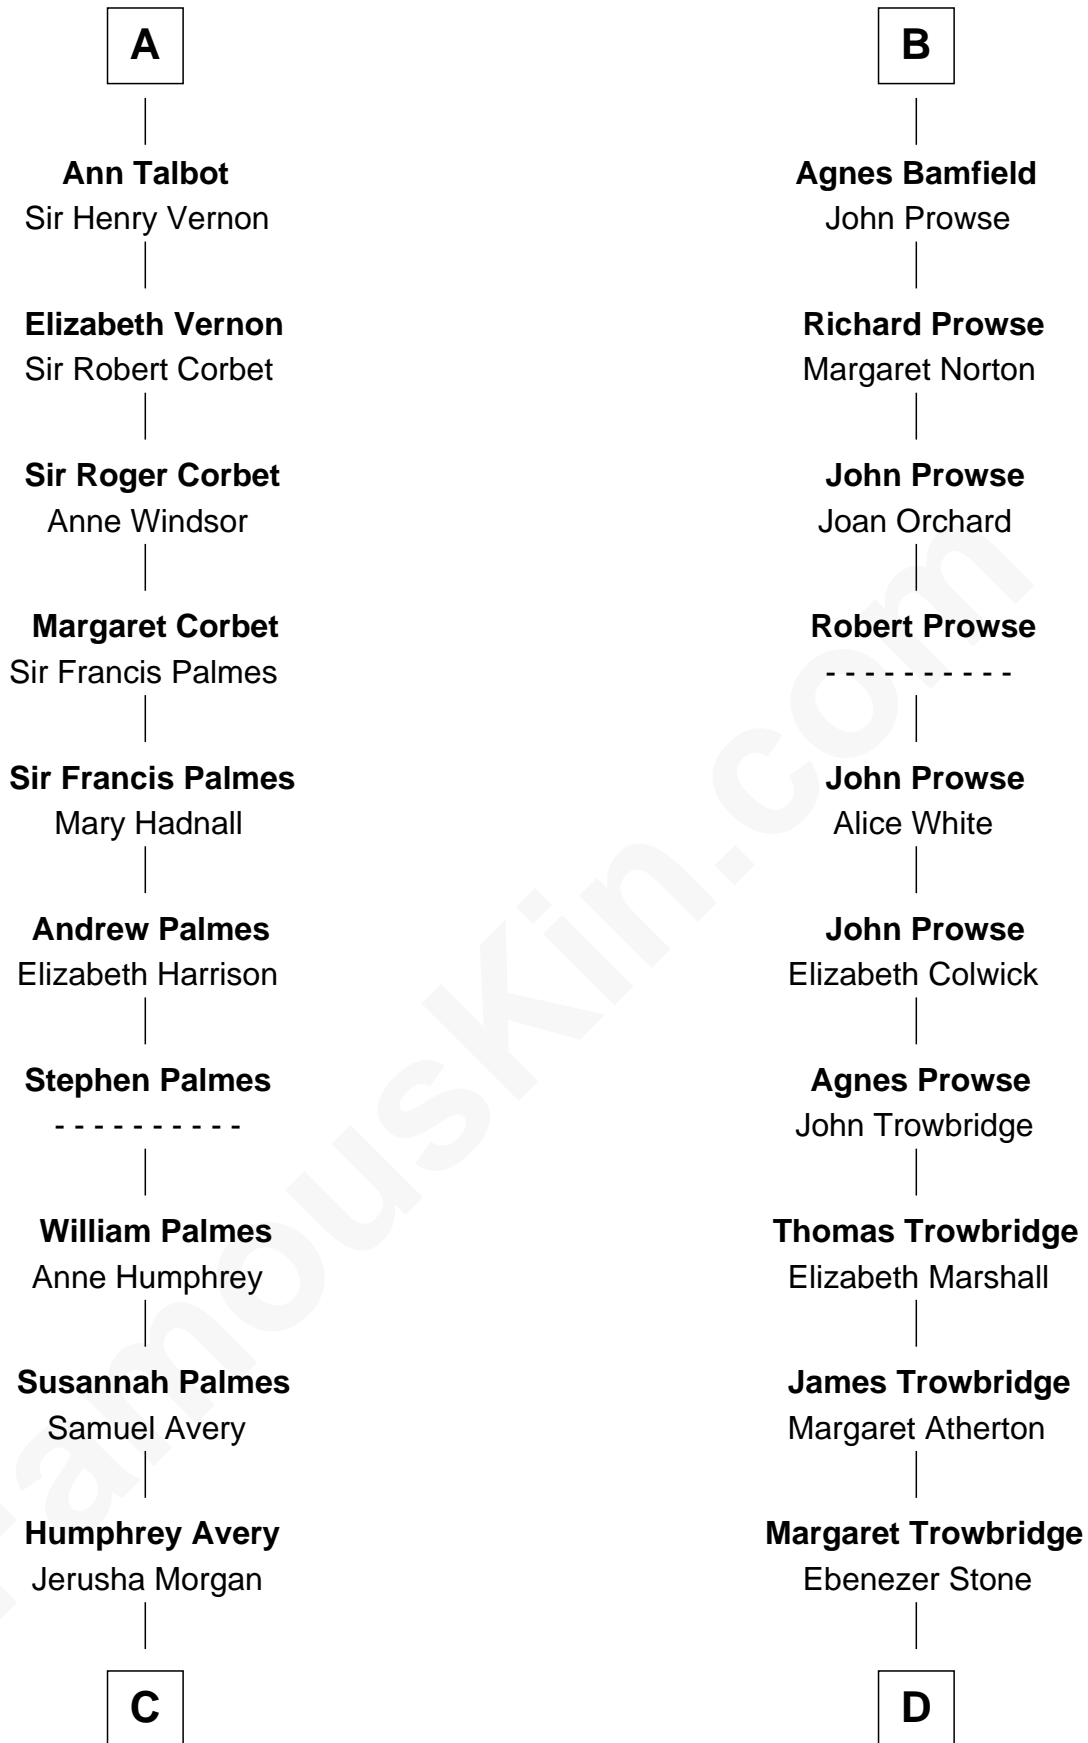

FamousKin.com Relationship Chart of

John D. Rockefeller

Founder of the Standard Oil Company

21st cousin of

Susan B. Anthony

Women's Rights Advocate

Sir Geoffrey FitzPiers

Aveline de Clare

C

Solomon Avery
Hannah Punderson

Miles Avery
Malinda Pixley

Lucy Avery
Godfrey Lewis Rockefeller

William Avery Rockefeller
Eliza Davison

John D. Rockefeller
Founder of the Standard Oil Company

D

Mindwell Stone
Ebenezer Woodward

Mary Woodward
Jonathan Richardson

Susannah Richardson
Daniel Read

Lucy Read
Daniel Anthony

Susan B. Anthony
Women's Rights Advocate

FamousKin.com