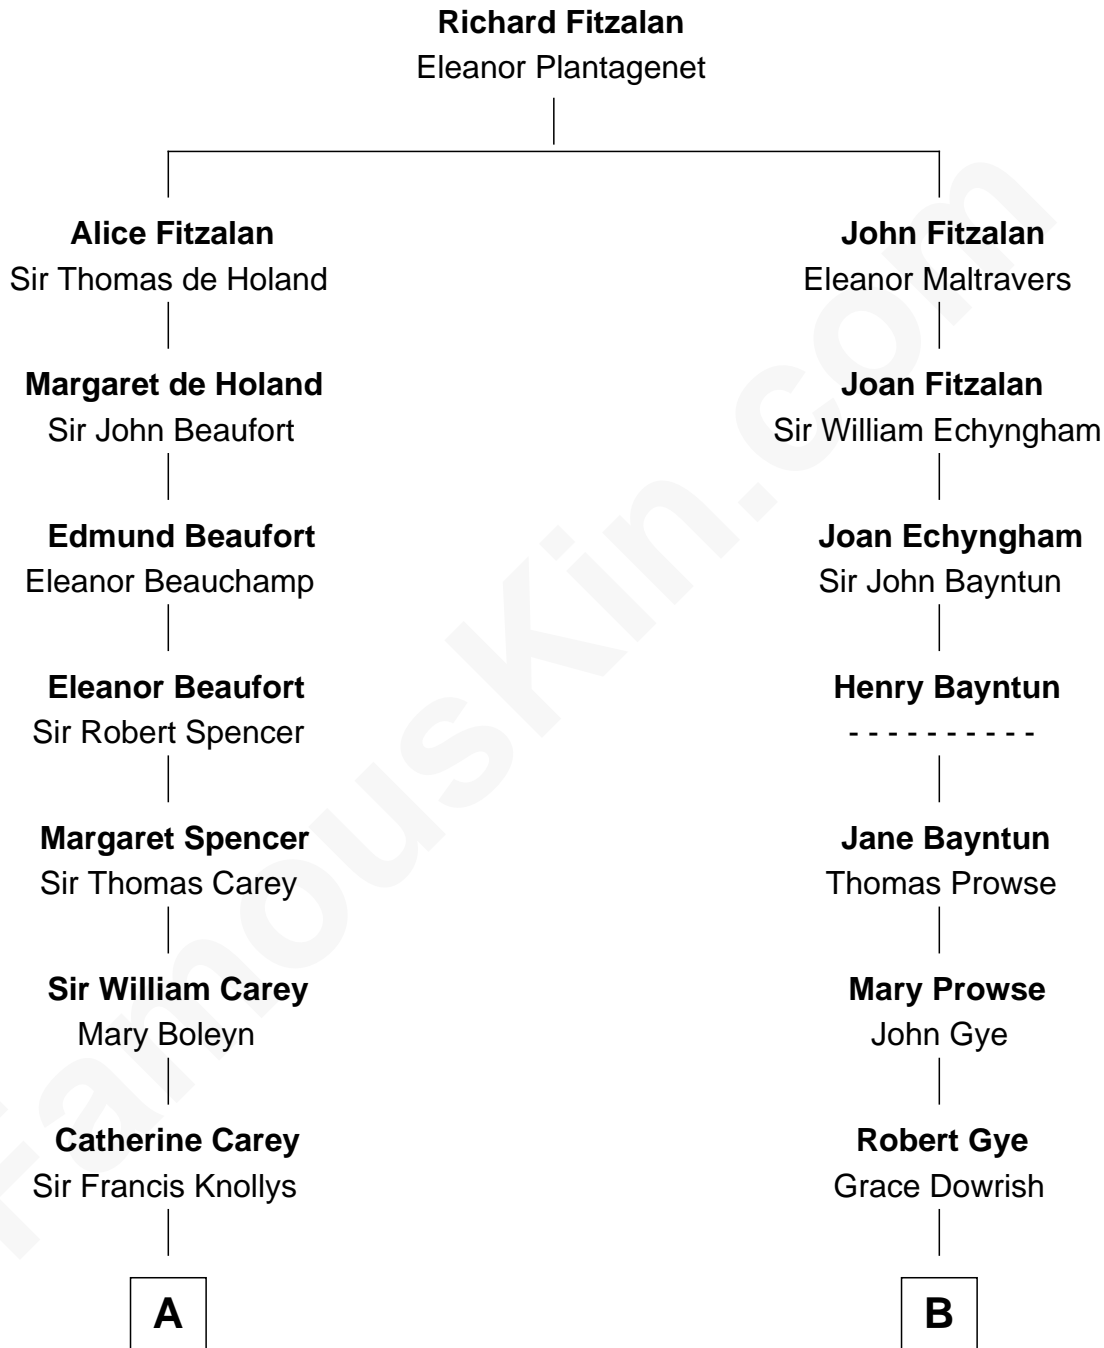

# FamousKin.com Relationship Chart of

**John D. Rockefeller**

*Founder of the Standard Oil Company*

17th cousin 1 time removed of

**A. Bartlett Giamatti**

*Major League Baseball Commissioner*

C

Mary Claybaugh Walton  
Valentine John Giamatti

A. Bartlett Giamatti  
*Major League Baseball Commissioner*

FamousKin.com