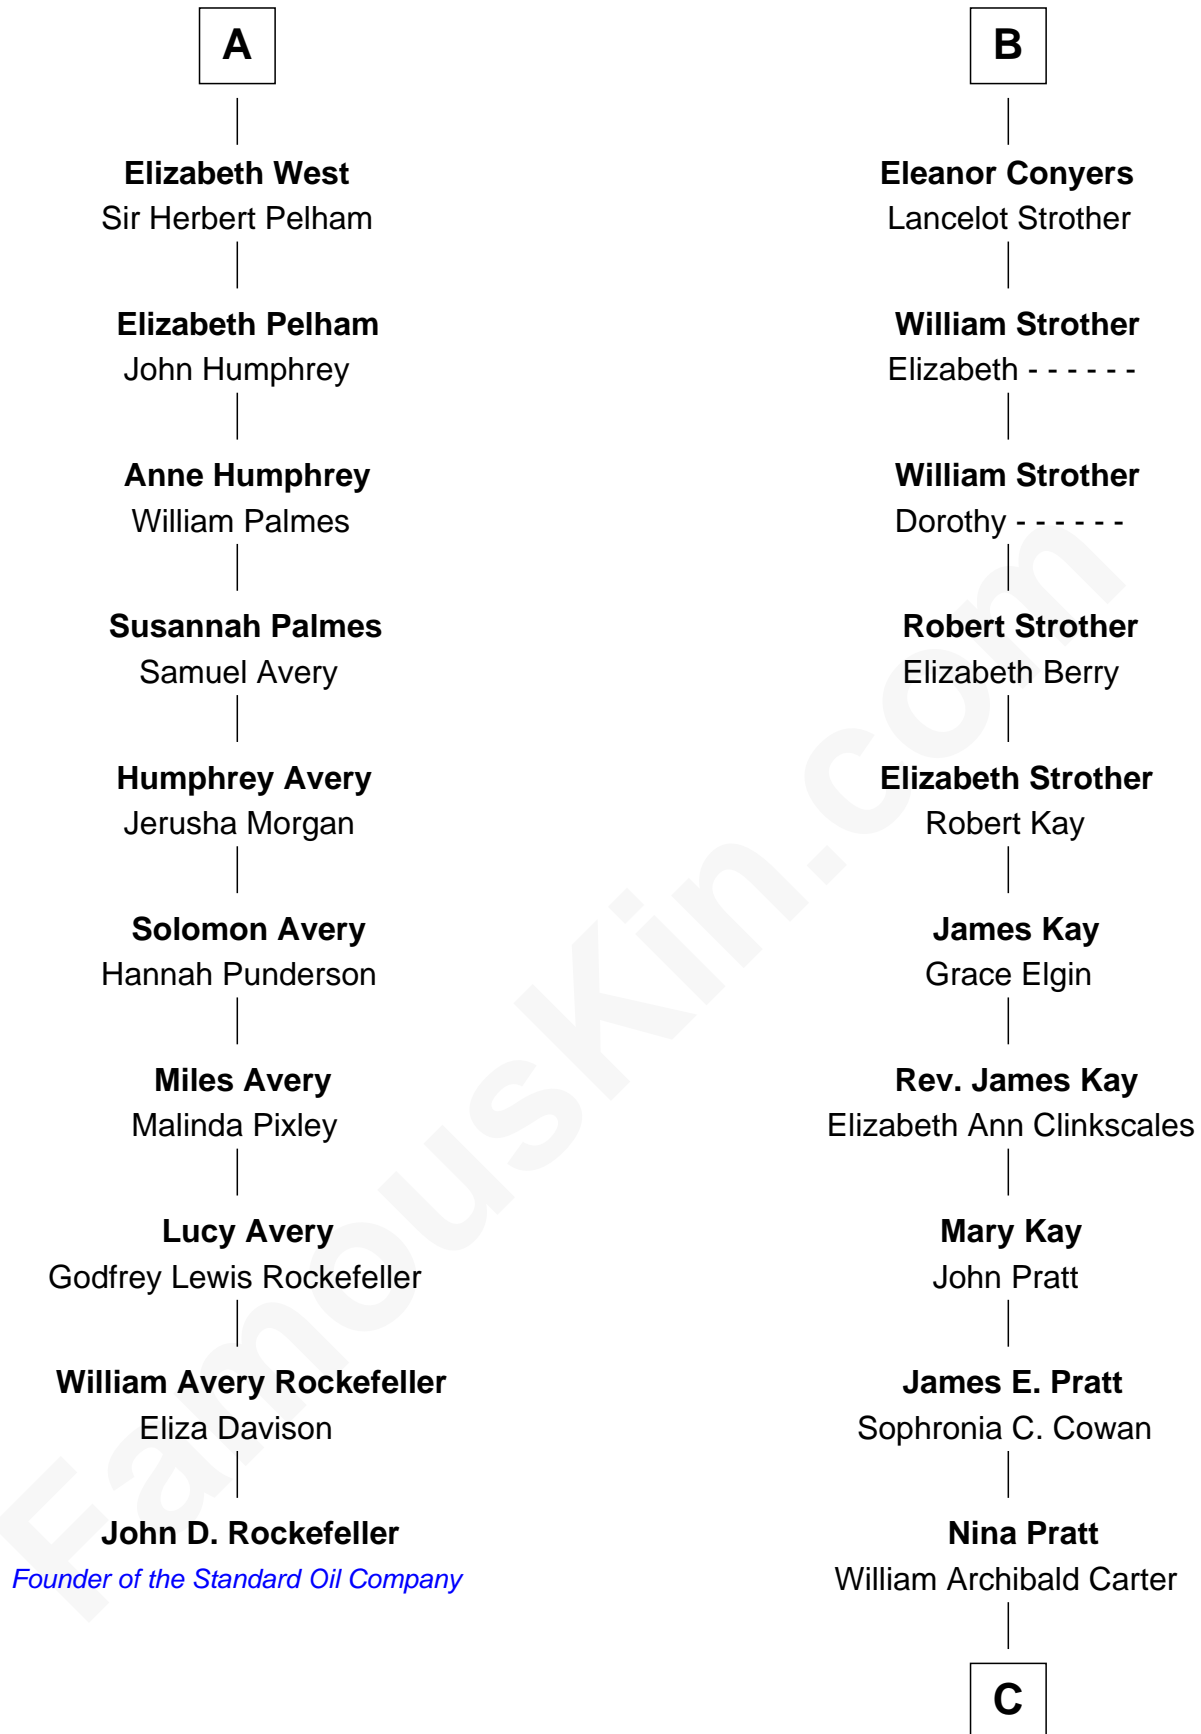

FamousKin.com Relationship Chart of

John D. Rockefeller

Founder of the Standard Oil Company

16th cousin 2 times removed of

Jimmy Carter

39th U.S. President

John of Gaunt

Katherine Roet

Sir John Beaufort
Margaret de Holand

Edmund Beaufort
Eleanor Beauchamp

Eleanor Beaufort
Sir Robert Spencer

Margaret Spencer
Sir Thomas Carey

Sir William Carey
Mary Boleyn

Catherine Carey
Sir Francis Knollys

Anne Knollys
Sir Thomas West

A

Joan Beaufort
Sir Ralph Neville

George Neville
Elizabeth Beauchamp

Sir Henry Neville
Joan Bouchier

Sir Richard Neville
Anne Stafford

Dorothy Neville
Sir John Dawney

Anne Dawney
Sir George Conyers

Sir John Conyers
Agnes Bowes

B

C

Earl Carter
Lillian Gordy

Jimmy Carter
39th U.S. President

FamousKin.com