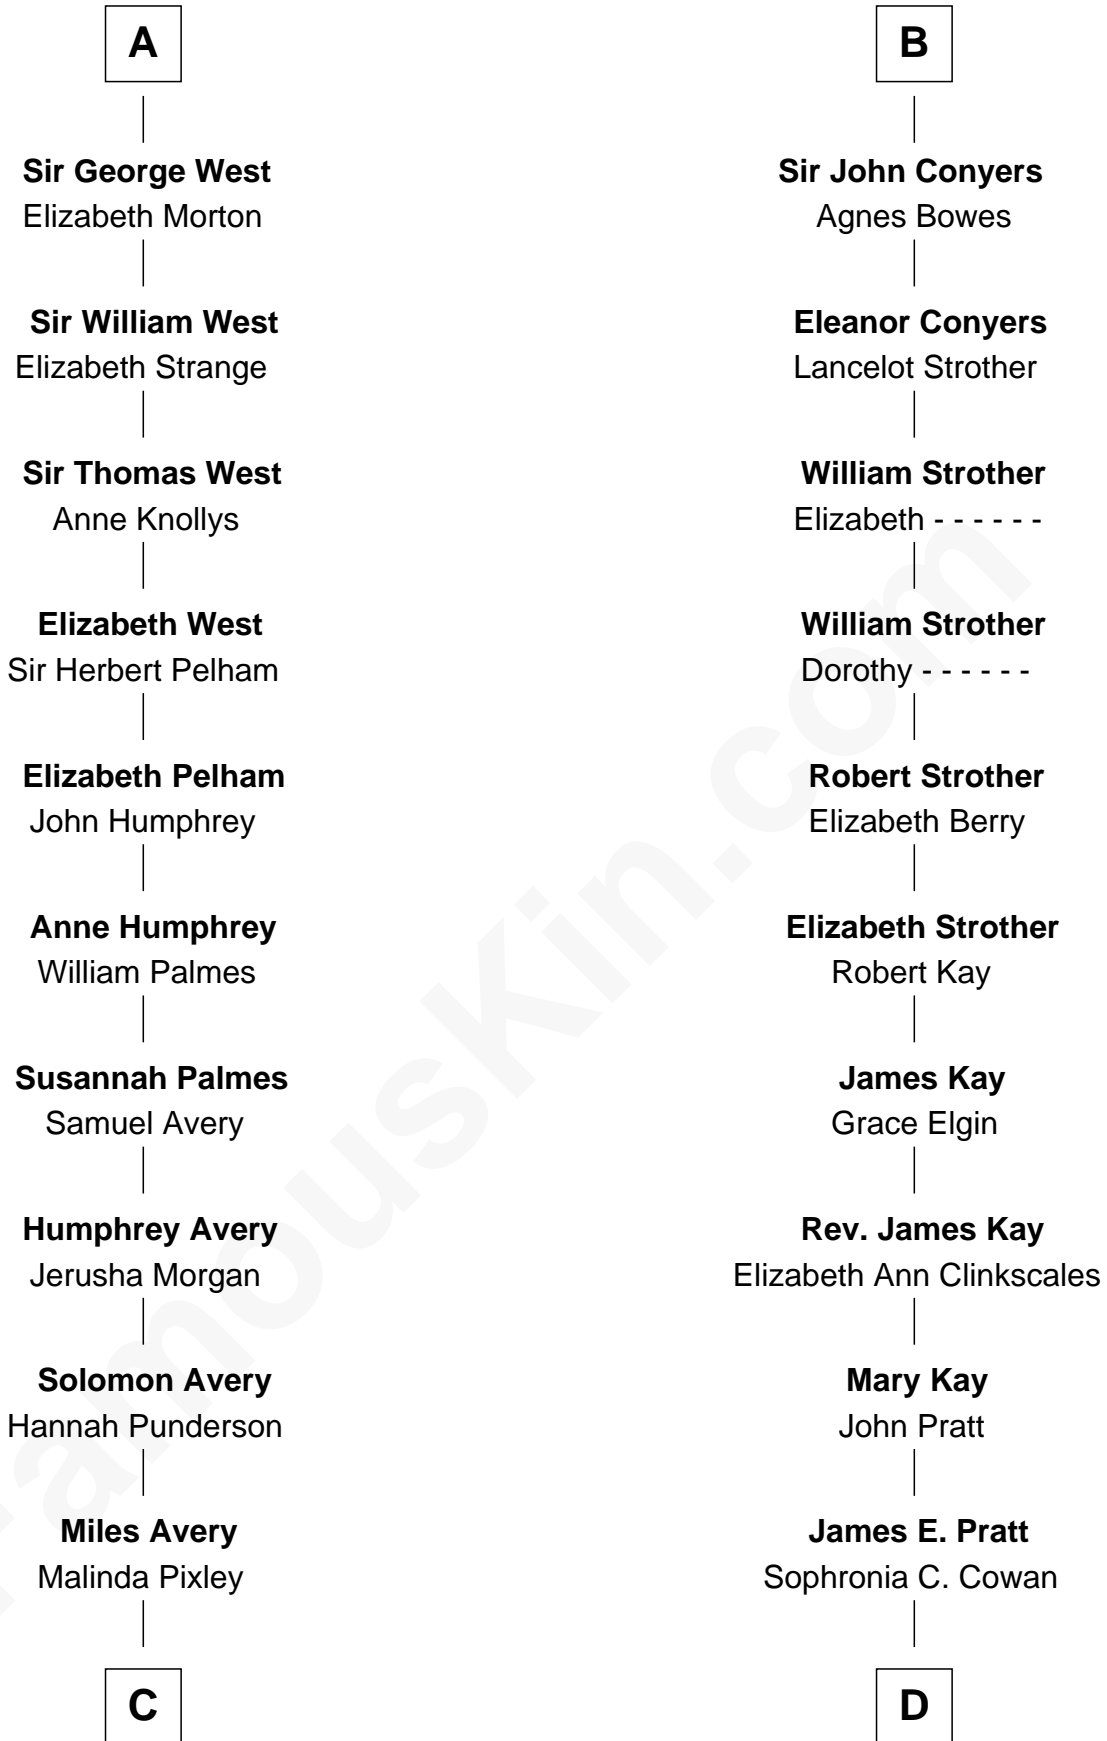

FamousKin.com Relationship Chart of

John D. Rockefeller

Founder of the Standard Oil Company

19th cousin of

Jimmy Carter

39th U.S. President

C

Lucy Avery

Godfrey Lewis Rockefeller

William Avery Rockefeller

Eliza Davison

John D. Rockefeller

Founder of the Standard Oil Company

D

Nina Pratt

William Archibald Carter

Earl Carter

Lillian Gordy

Jimmy Carter

39th U.S. President

FamousKin.com