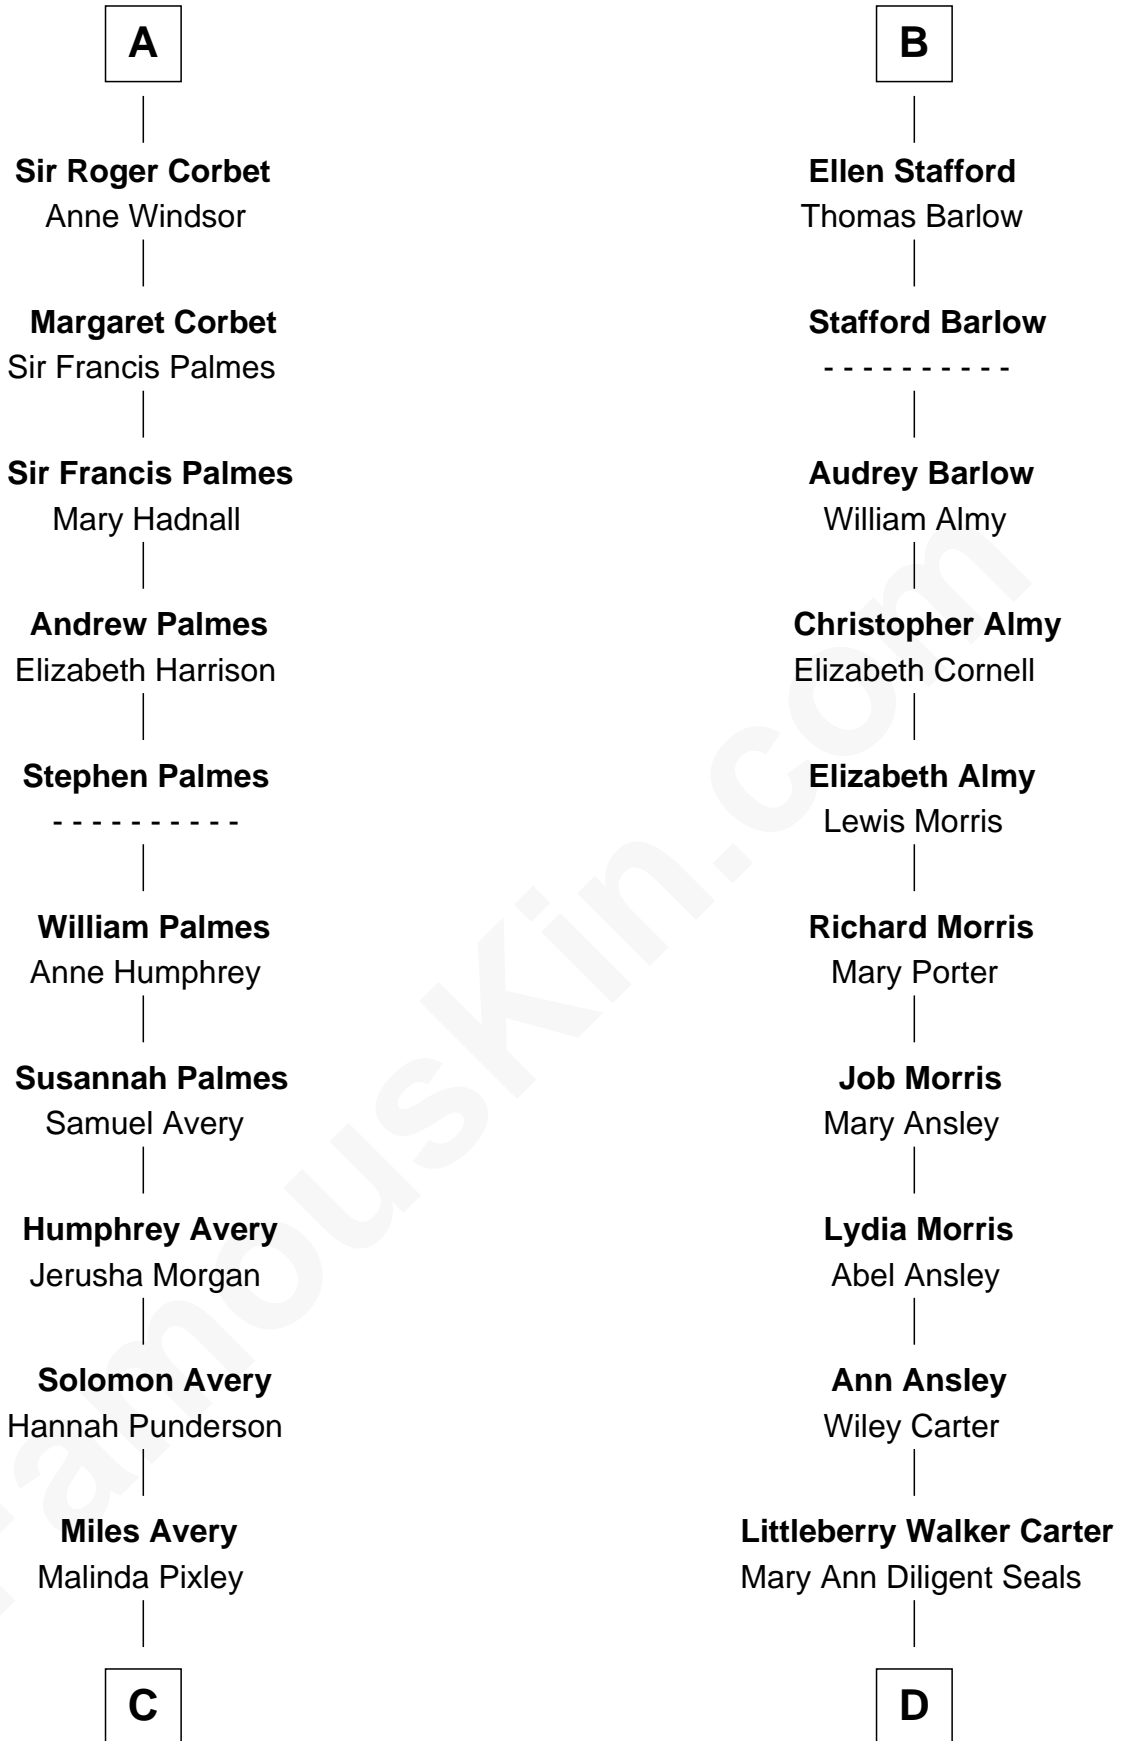

# FamousKin.com Relationship Chart of

**John D. Rockefeller**

*Founder of the Standard Oil Company*

19th cousin of

**Jimmy Carter**

*39th U.S. President*

Elizabeth Belknap

**Sir Humphrey Stafford**

Eleanor Aylesbury

**Anne Ferrers**

Sir Walter Devereux

**Humphrey Stafford**

Katherine Fray

**Elizabeth Devereux**

Sir Richard Corbet

**Sir Humphrey Stafford**

Margaret Fogge

**Sir Robert Corbet**

Elizabeth Vernon

**Sir Humphrey Stafford**

Margaret Tame

**A**

**B**

FamousKin.com