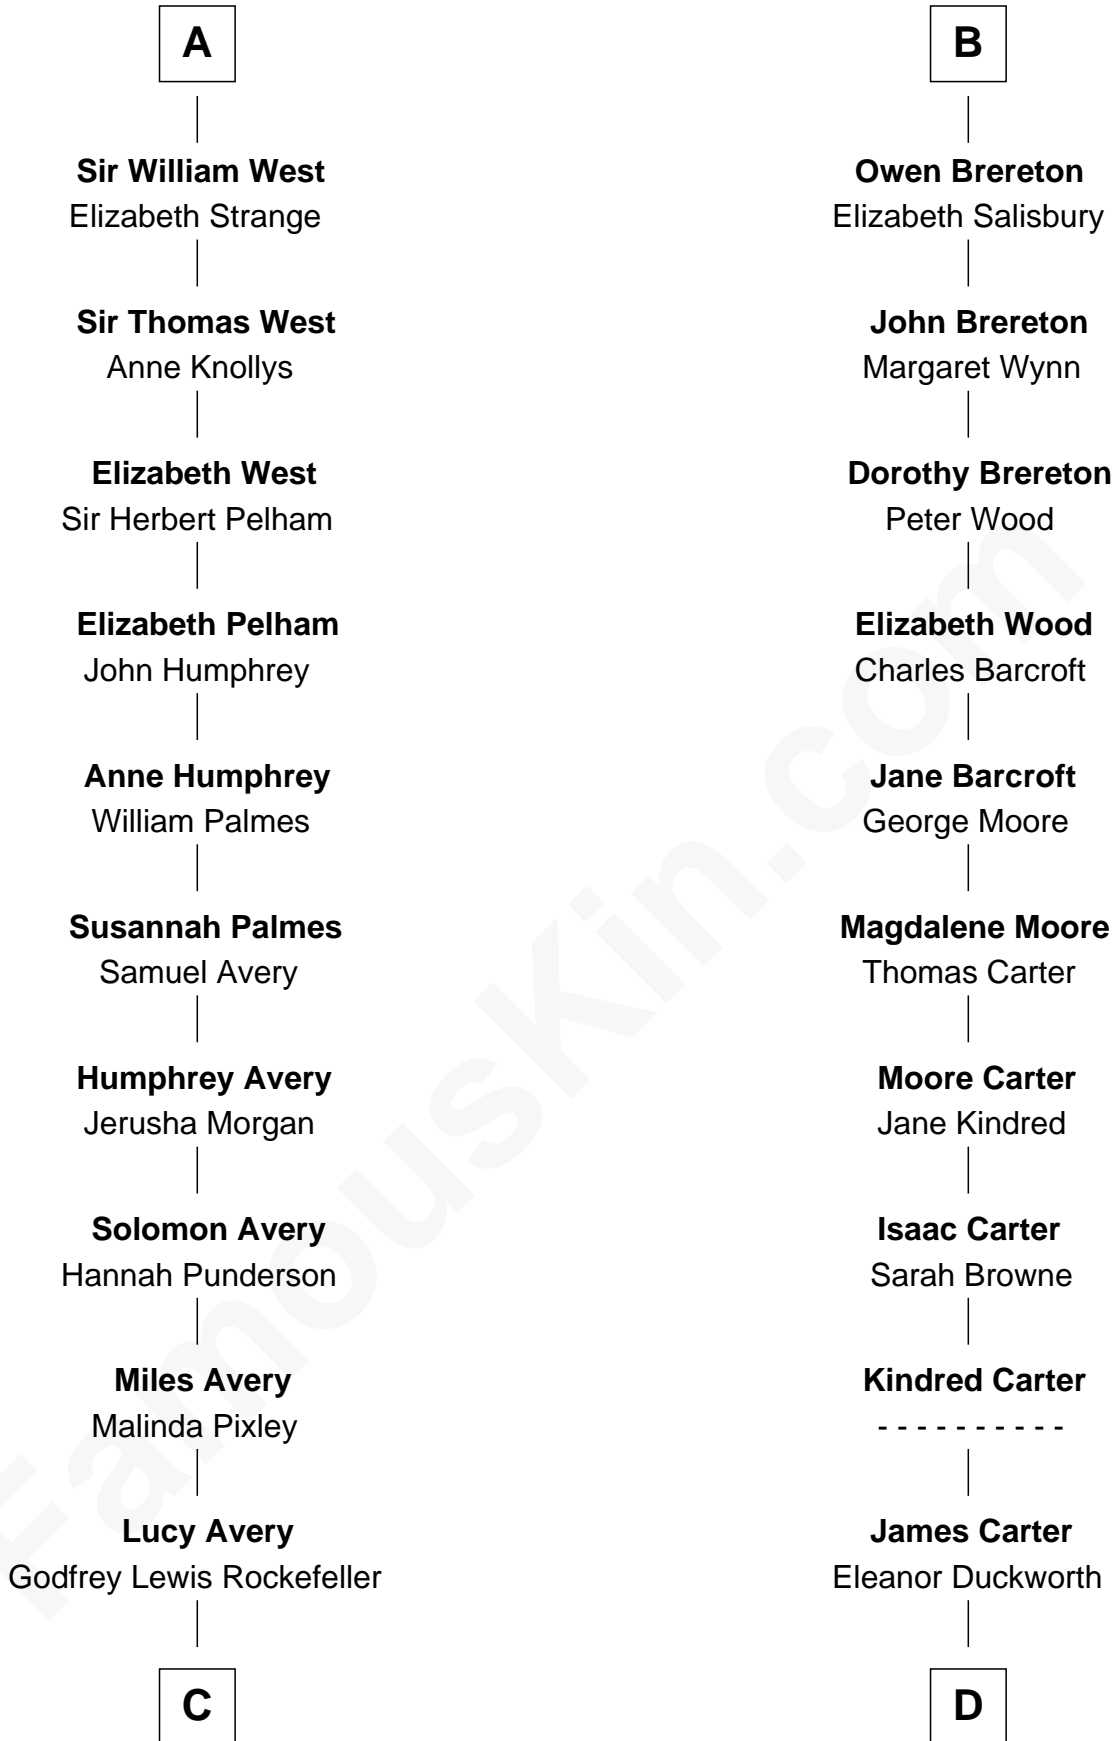

FamousKin.com Relationship Chart of

John D. Rockefeller

Founder of the Standard Oil Company

18th cousin 3 times removed of

Jimmy Carter

39th U.S. President

Sir Robert de Holland

Maude la Zouche

C

William Avery Rockefeller

Eliza Davison

John D. Rockefeller

Founder of the Standard Oil Company

D

Wiley Carter

Ann Ansley

Littleberry Walker Carter

Mary Ann Diligent Seals

William Archibald Carter

Nina Pratt

Earl Carter

Lillian Gordy

Jimmy Carter

39th U.S. President