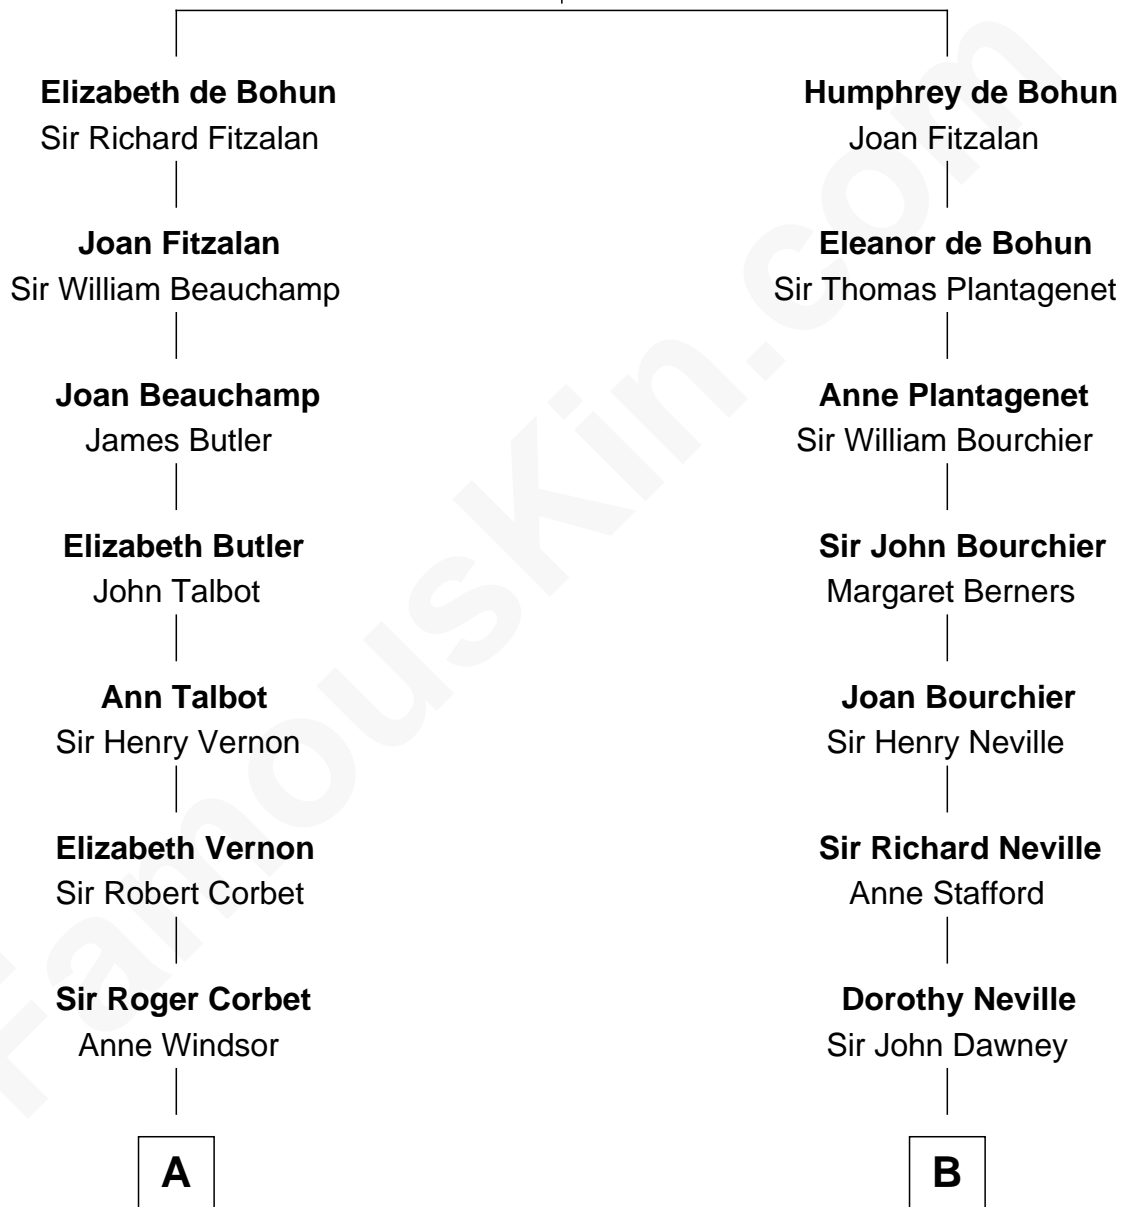

FamousKin.com Relationship Chart of

John D. Rockefeller

Founder of the Standard Oil Company

18th cousin 2 times removed of

Jimmy Carter

39th U.S. President

Sir William de Bohun
Elizabeth de Badlesmere

C

William Avery Rockefeller

Eliza Davison

John D. Rockefeller

Founder of the Standard Oil Company

D

James E. Pratt

Sophronia C. Cowan

Nina Pratt

William Archibald Carter

Earl Carter

Lillian Gordy

Jimmy Carter

39th U.S. President

FamousKin.com