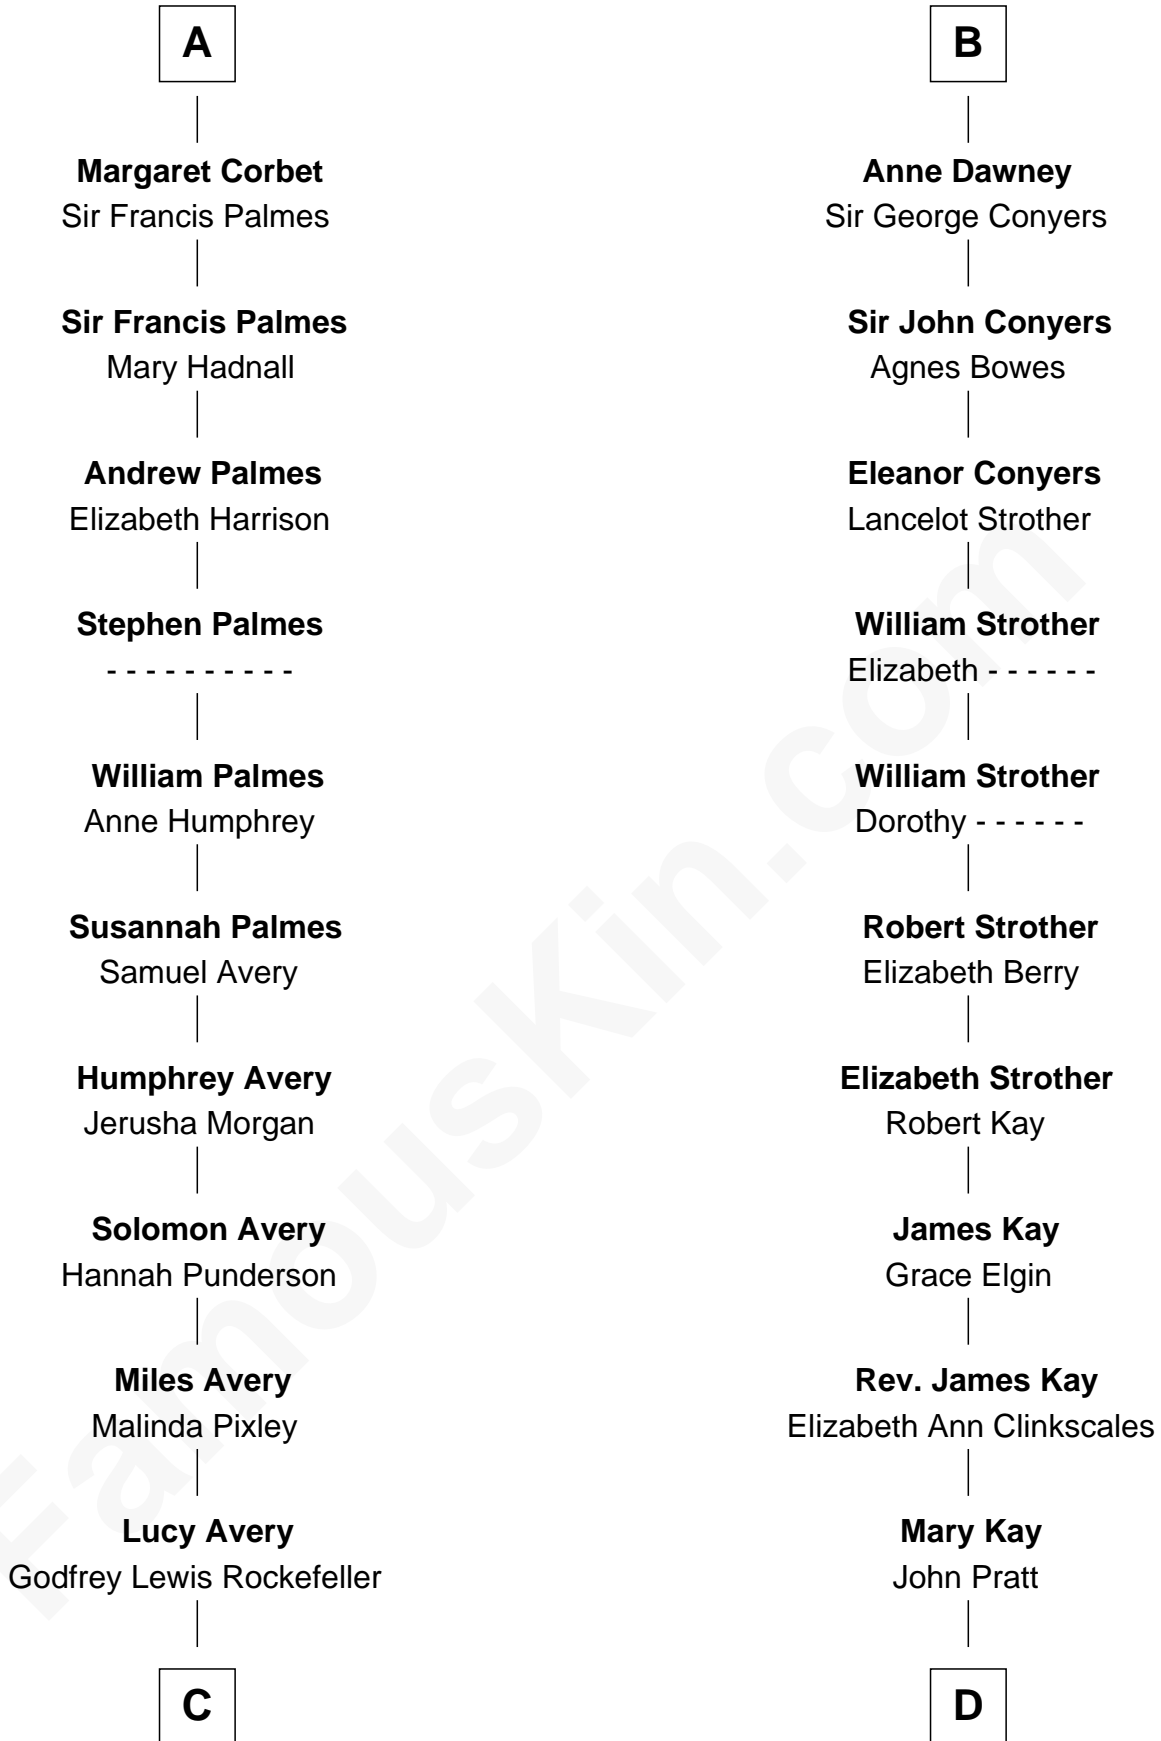

FamousKin.com Relationship Chart of

John D. Rockefeller

Founder of the Standard Oil Company

18th cousin 2 times removed of

Jimmy Carter

39th U.S. President

Sir William de Bohun
Elizabeth de Badlesmere

C

William Avery Rockefeller

Eliza Davison

John D. Rockefeller

Founder of the Standard Oil Company

D

James E. Pratt

Sophronia C. Cowan

Nina Pratt

William Archibald Carter

Earl Carter

Lillian Gordy

Jimmy Carter

39th U.S. President

FamousKin.com