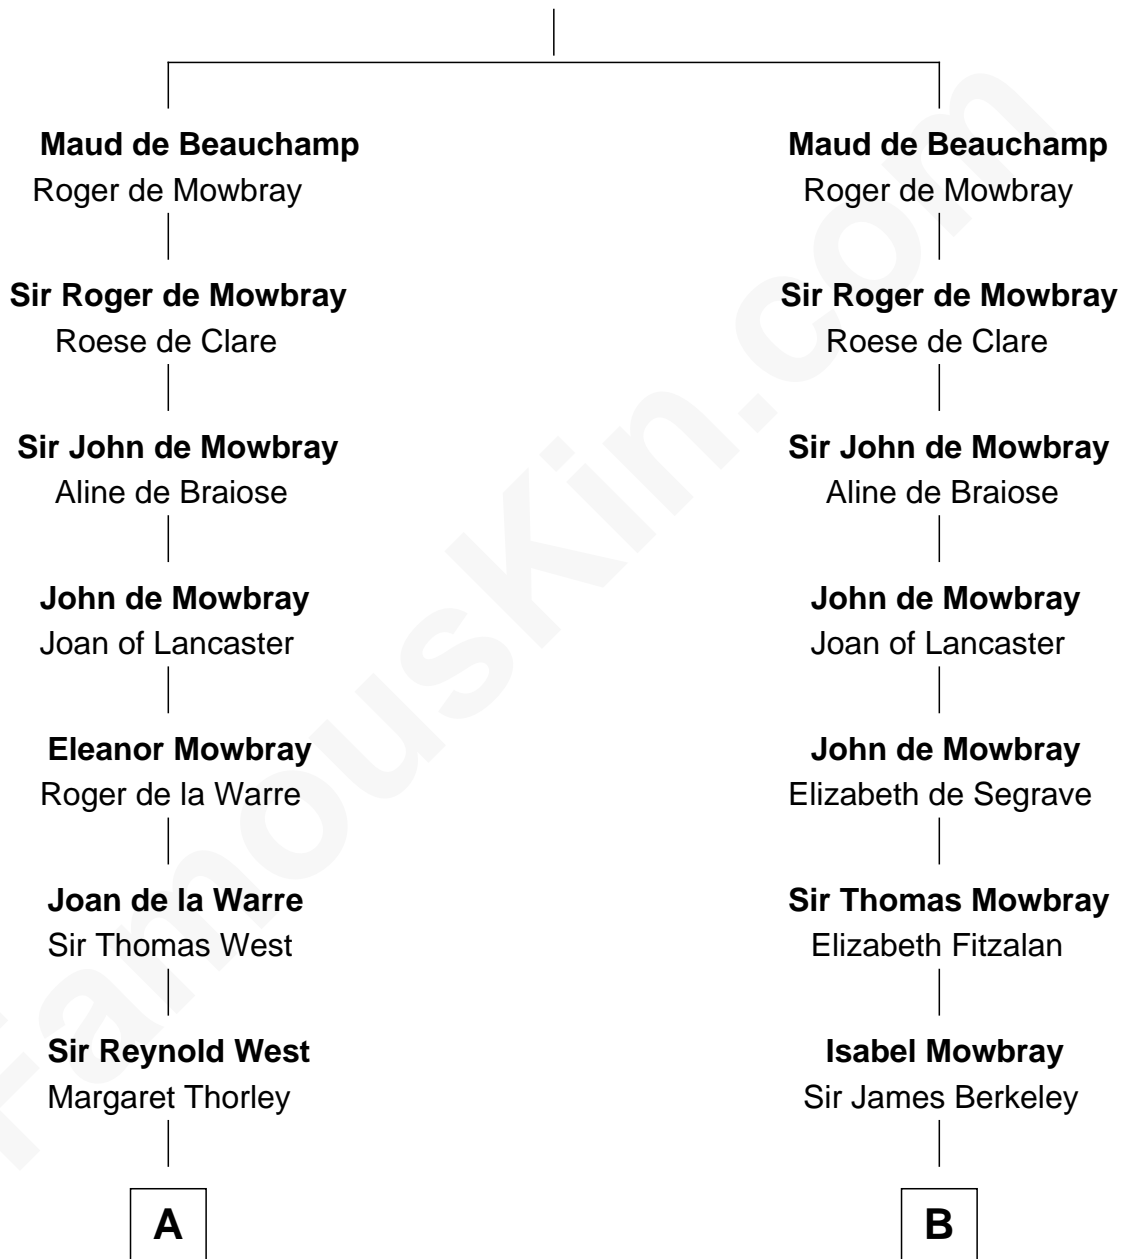

FamousKin.com Relationship Chart of

John D. Rockefeller

Founder of the Standard Oil Company

21st cousin of

Sir Winston Churchill

Prime Minister of the United Kingdom

William de Beauchamp

C

Solomon Avery
Hannah Punderson

Miles Avery
Malinda Pixley

Lucy Avery
Godfrey Lewis Rockefeller

William Avery Rockefeller
Eliza Davison

John D. Rockefeller
Founder of the Standard Oil Company

D

Anne Catherine McDonnell
Sir Henry Vane