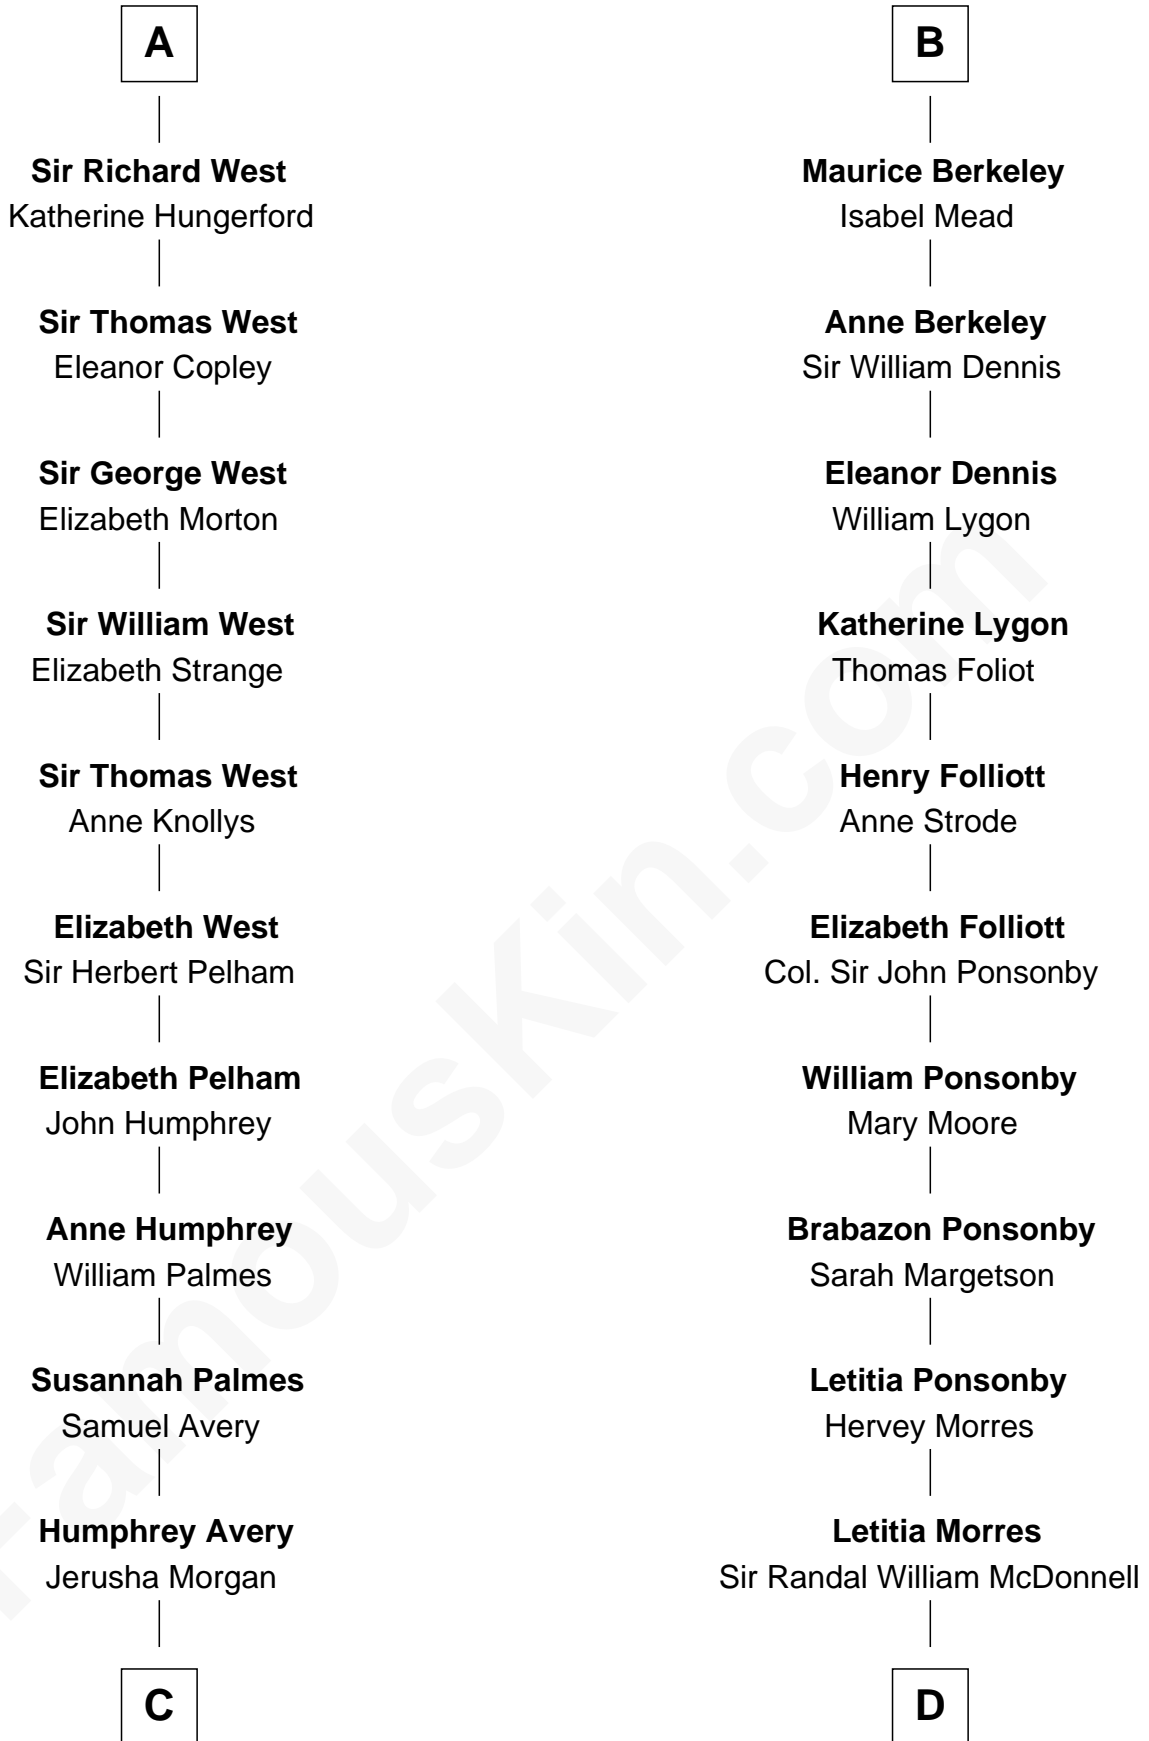

# FamousKin.com Relationship Chart of

**John D. Rockefeller**

*Founder of the Standard Oil Company*

21st cousin of

**Sir Winston Churchill**

*Prime Minister of the United Kingdom*

**C**

**Solomon Avery**  
Hannah Punderson

**Miles Avery**  
Malinda Pixley

**Lucy Avery**  
Godfrey Lewis Rockefeller

**William Avery Rockefeller**  
Eliza Davison

**John D. Rockefeller**  
*Founder of the Standard Oil Company*

**D**

**Anne Catherine McDonnell**  
Sir Henry Vane

**Frances Anne Emily Vane-Tempest**  
Sir Charles William Stewart

**Frances Anne Emily Vane**  
Sir John Winston Spencer-Churchill

**Randolph Henry Spencer-Churchill**  
Jeanette Jerome

**Sir Winston Churchill**  
*Prime Minister of the United Kingdom*