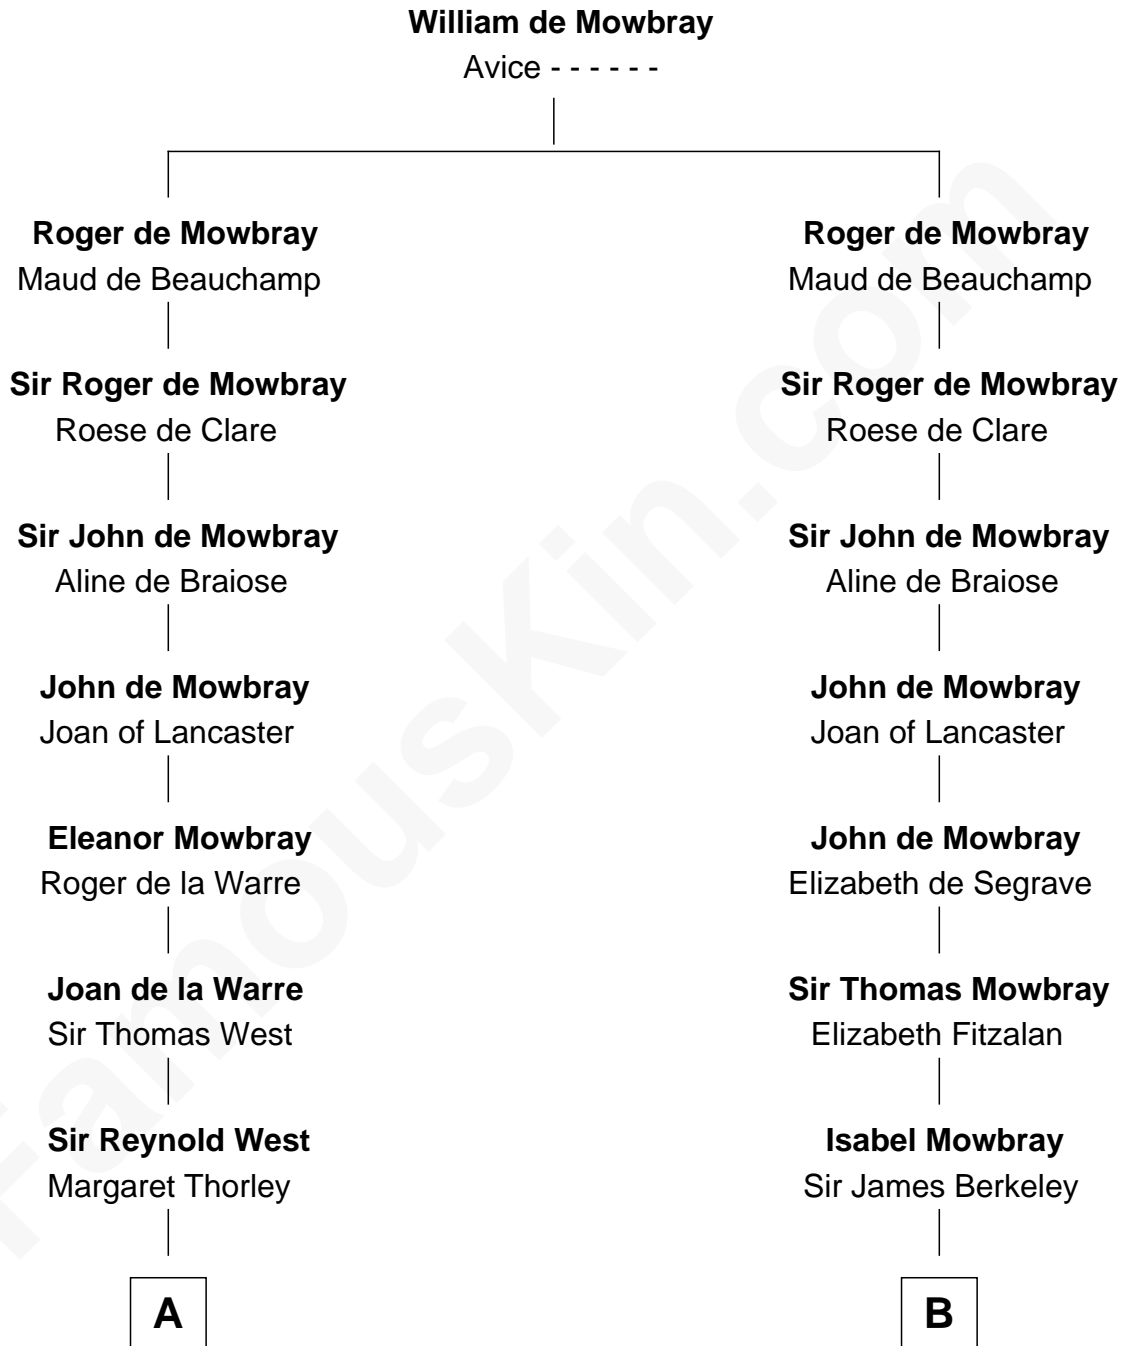

# FamousKin.com Relationship Chart of

**John D. Rockefeller**

*Founder of the Standard Oil Company*

21st cousin of

**Sir Winston Churchill**

*Prime Minister of the United Kingdom*

**C**

**Solomon Avery**  
Hannah Punderson

**Miles Avery**  
Malinda Pixley

**Lucy Avery**  
Godfrey Lewis Rockefeller

**William Avery Rockefeller**  
Eliza Davison

**John D. Rockefeller**  
*Founder of the Standard Oil Company*

**D**

**Anne Catherine McDonnell**  
Sir Henry Vane