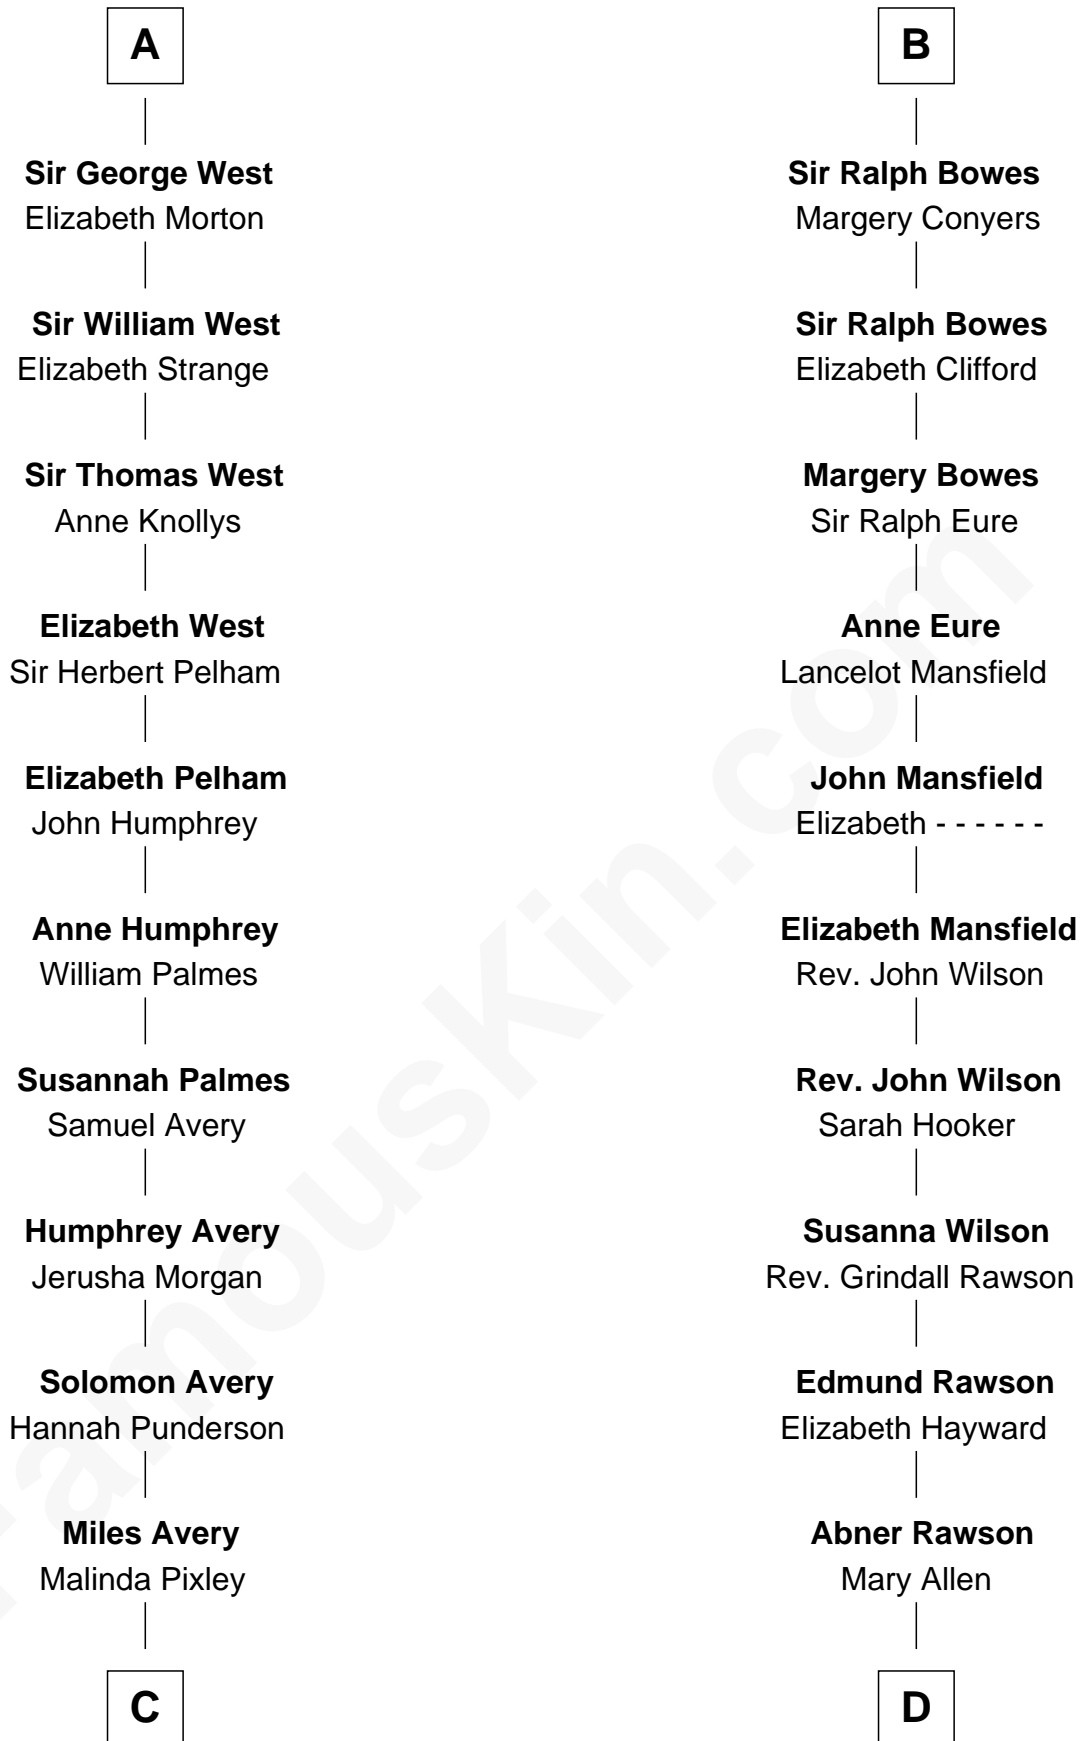

FamousKin.com Relationship Chart of

John D. Rockefeller

Founder of the Standard Oil Company

19th cousin 1 time removed of

William Howard Taft

27th U.S. President

John IV le Strange

Joan de Somery

C

Lucy Avery

Godfrey Lewis Rockefeller

William Avery Rockefeller

Eliza Davison

John D. Rockefeller

Founder of the Standard Oil Company

D

Rhoda Rawson

Aaron Taft

Peter Rawson Taft

Sylvia Howard

Alphonso Taft

Louisa Maria Torrey

William Howard Taft

27th U.S. President