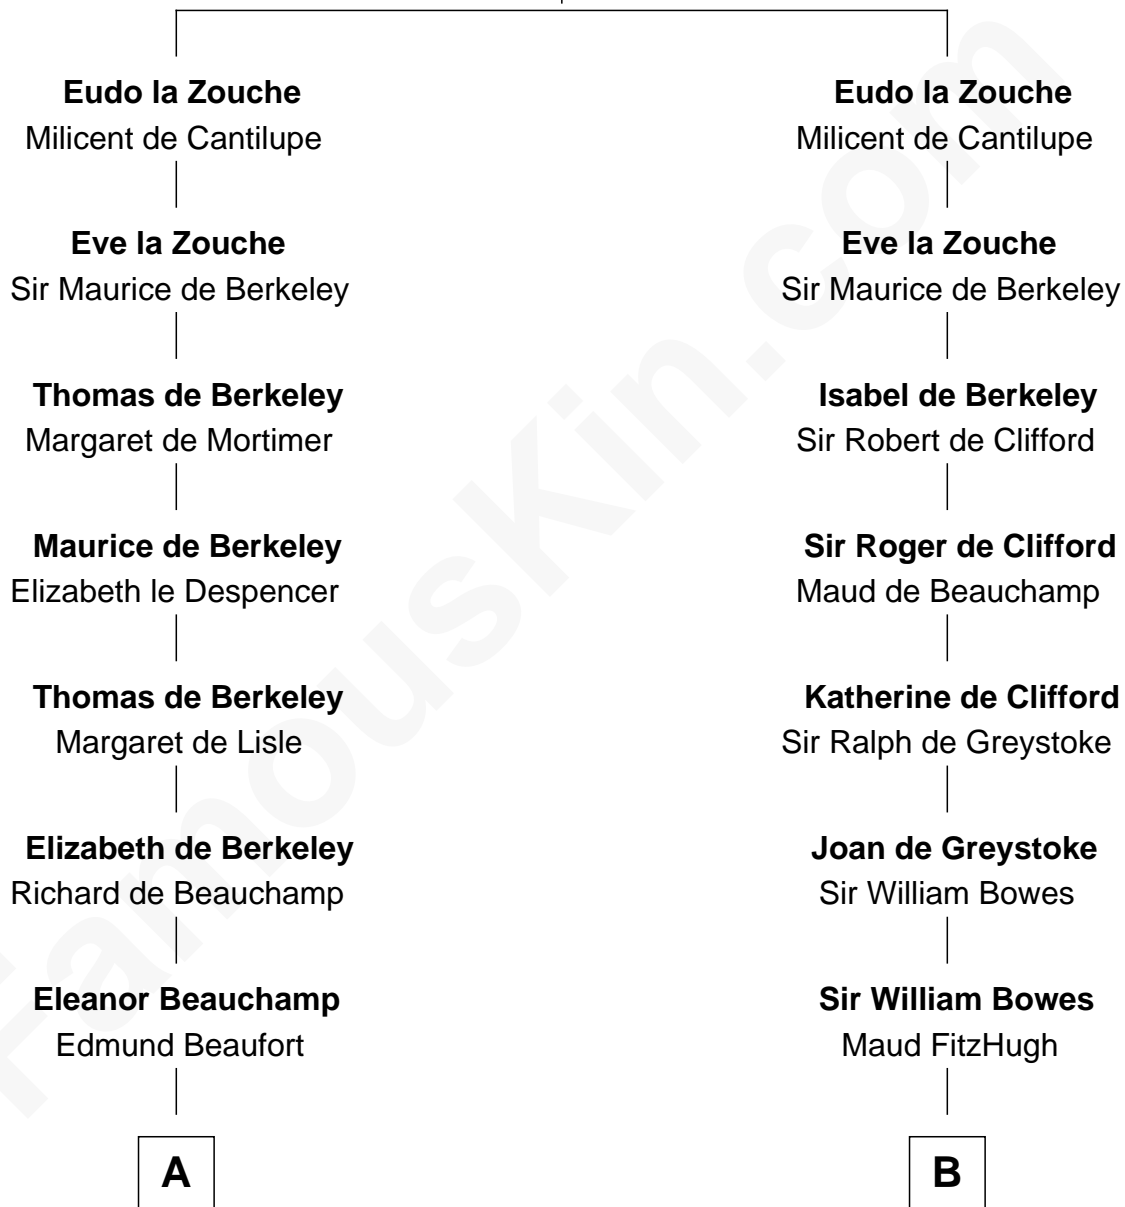

FamousKin.com Relationship Chart of

John D. Rockefeller

Founder of the Standard Oil Company

20th cousin 1 time removed of

William Howard Taft

27th U.S. President

Roger la Zouche

Margaret - - - - -

C

Solomon Avery
Hannah Punderson

Miles Avery
Malinda Pixley

Lucy Avery
Godfrey Lewis Rockefeller

William Avery Rockefeller
Eliza Davison

John D. Rockefeller
Founder of the Standard Oil Company

D

Rhoda Rawson
Aaron Taft

Peter Rawson Taft
Sylvia Howard

Alphonso Taft
Louisa Maria Torrey

William Howard Taft
27th U.S. President

FamousKin.com