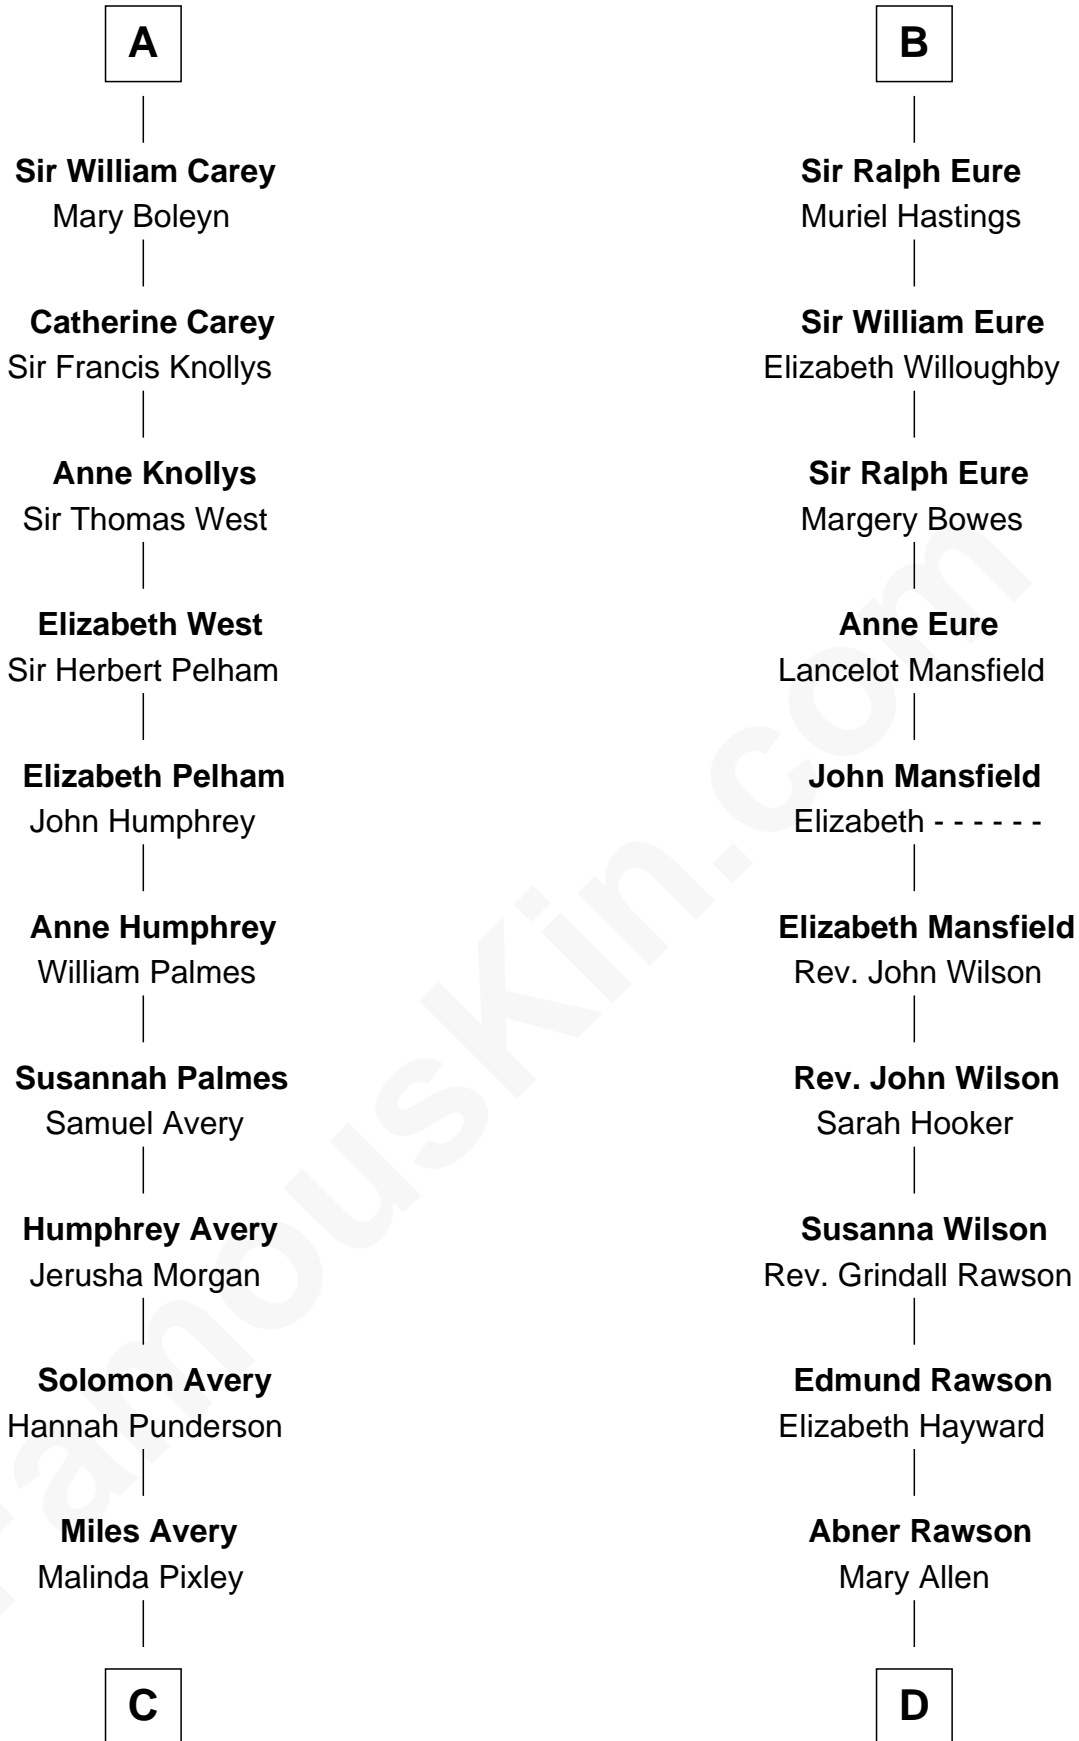

# FamousKin.com Relationship Chart of

**John D. Rockefeller**

*Founder of the Standard Oil Company*

19th cousin 1 time removed of

**William Howard Taft**

*27th U.S. President*

**Sir Hugh le Despencer**

Isabella de Beauchamp

**C**

**Lucy Avery**  
Godfrey Lewis Rockefeller

**William Avery Rockefeller**  
Eliza Davison

**John D. Rockefeller**  
*Founder of the Standard Oil Company*

**D**

**Rhoda Rawson**  
Aaron Taft

**Peter Rawson Taft**  
Sylvia Howard

**Alphonso Taft**  
Louisa Maria Torrey

**William Howard Taft**  
*27th U.S. President*

FamousKin.com