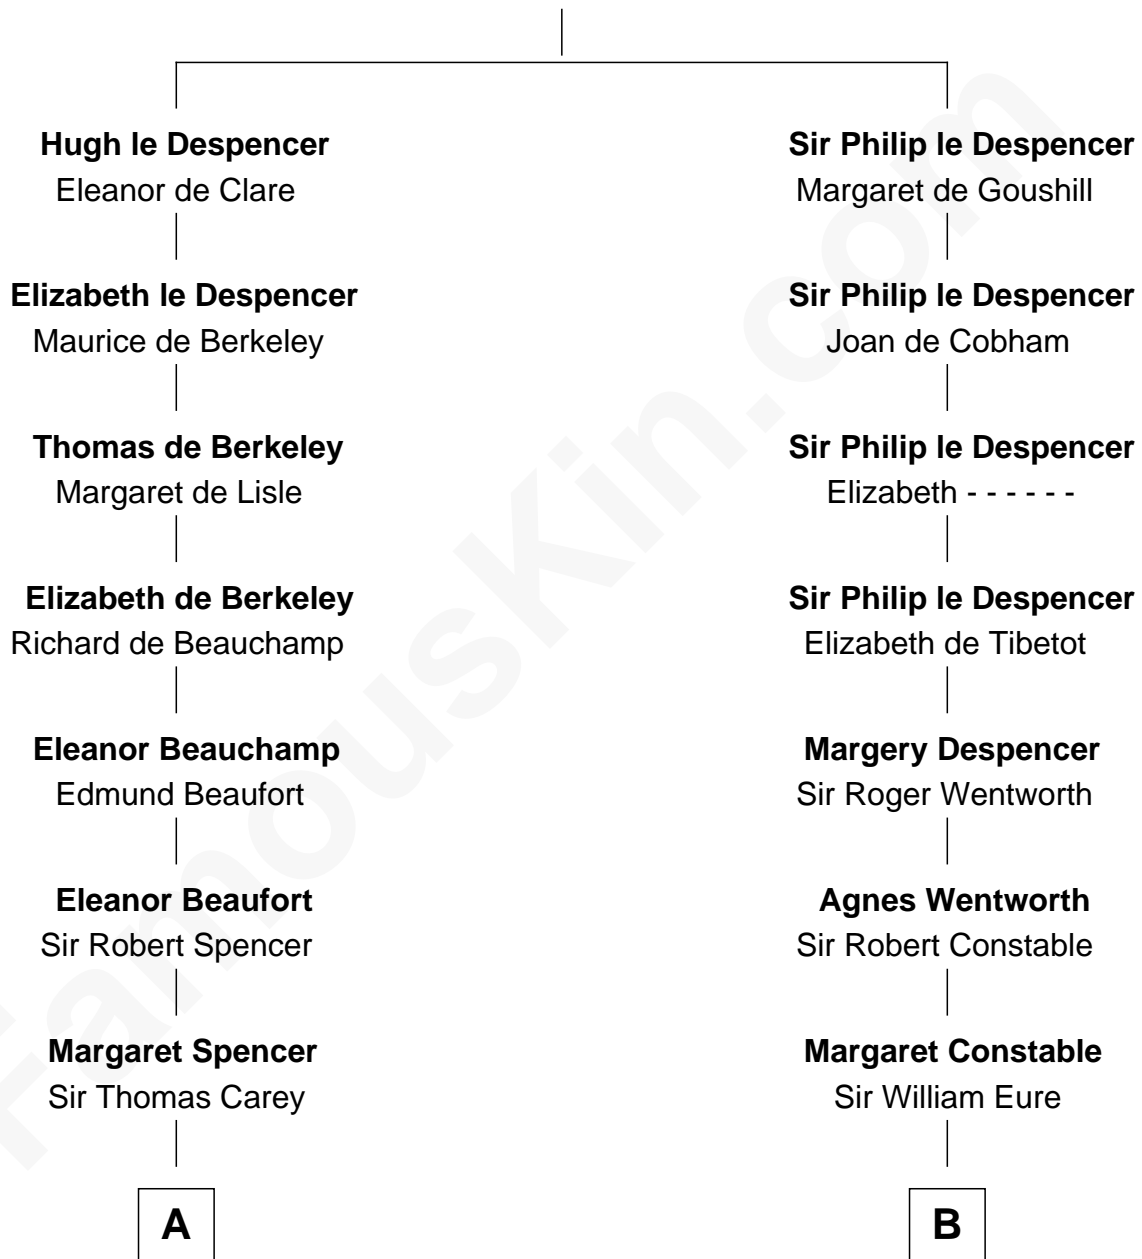

# FamousKin.com Relationship Chart of

**John D. Rockefeller**

*Founder of the Standard Oil Company*

19th cousin 1 time removed of

**William Howard Taft**

*27th U.S. President*

**Sir Hugh le Despencer**

Isabella de Beauchamp

**C**

**Lucy Avery**  
Godfrey Lewis Rockefeller

**William Avery Rockefeller**  
Eliza Davison

**John D. Rockefeller**  
*Founder of the Standard Oil Company*

**D**

**Rhoda Rawson**  
Aaron Taft

**Peter Rawson Taft**  
Sylvia Howard

**Alphonso Taft**  
Louisa Maria Torrey

**William Howard Taft**  
*27th U.S. President*

FamousKin.com