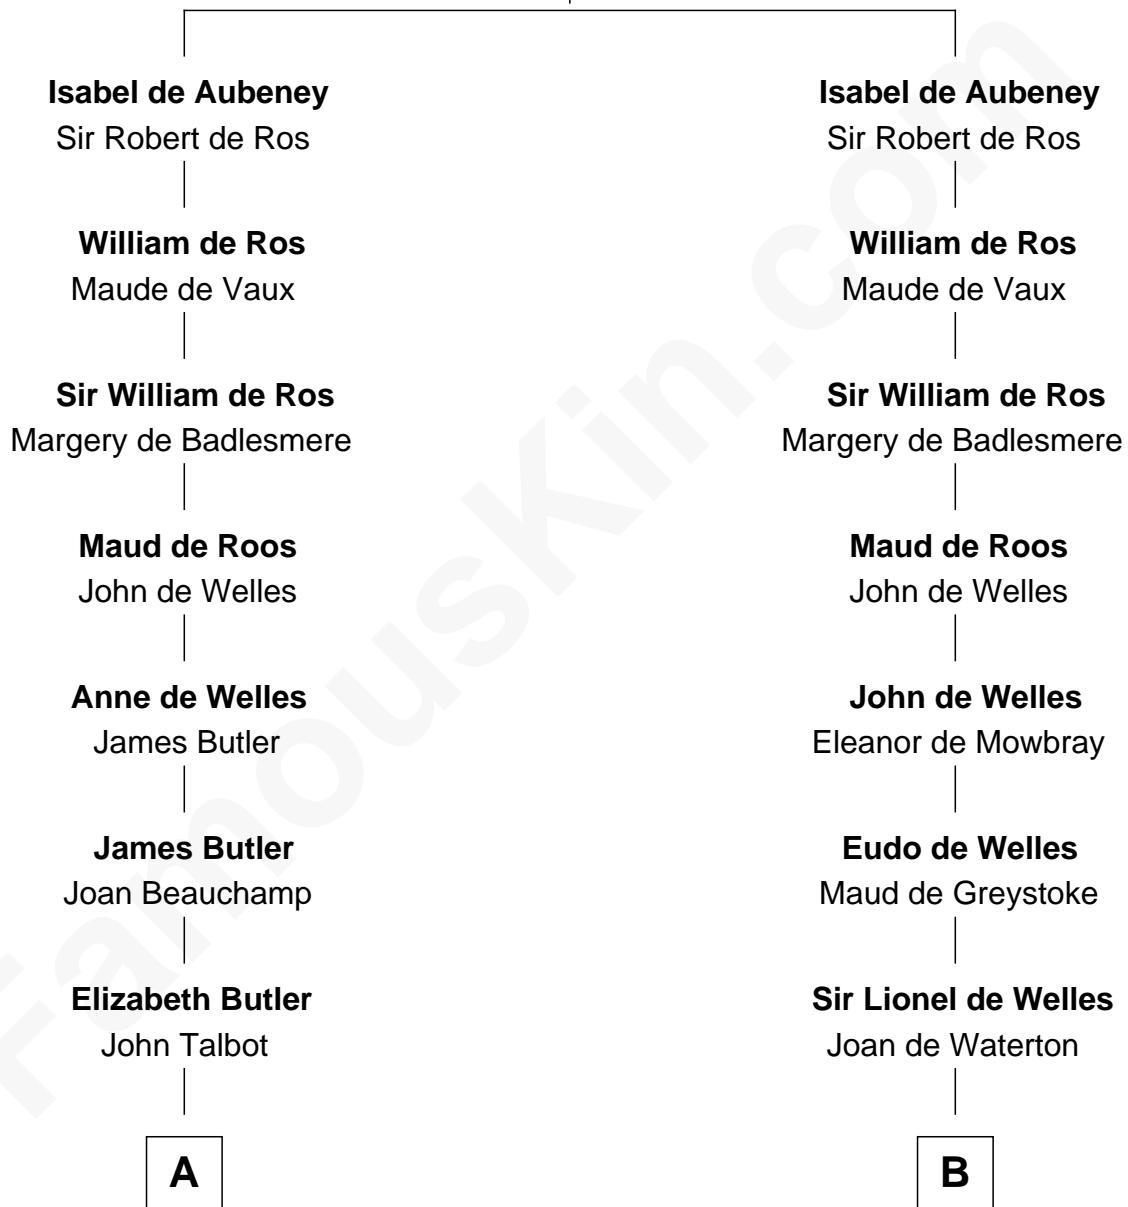

# FamousKin.com Relationship Chart of

**John D. Rockefeller**

*Founder of the Standard Oil Company*

21st cousin of

**William Howard Taft**

*27th U.S. President*

**William de Aubeney**

Isabel - - - - -

**C**

**Solomon Avery**  
Hannah Punderson

**Miles Avery**  
Malinda Pixley

**Lucy Avery**  
Godfrey Lewis Rockefeller

**William Avery Rockefeller**  
Eliza Davison

**John D. Rockefeller**  
*Founder of the Standard Oil Company*

**D**

**Abner Rawson**  
Mary Allen

**Rhoda Rawson**  
Aaron Taft

**Peter Rawson Taft**  
Sylvia Howard

**Alphonso Taft**  
Louisa Maria Torrey

**William Howard Taft**  
*27th U.S. President*