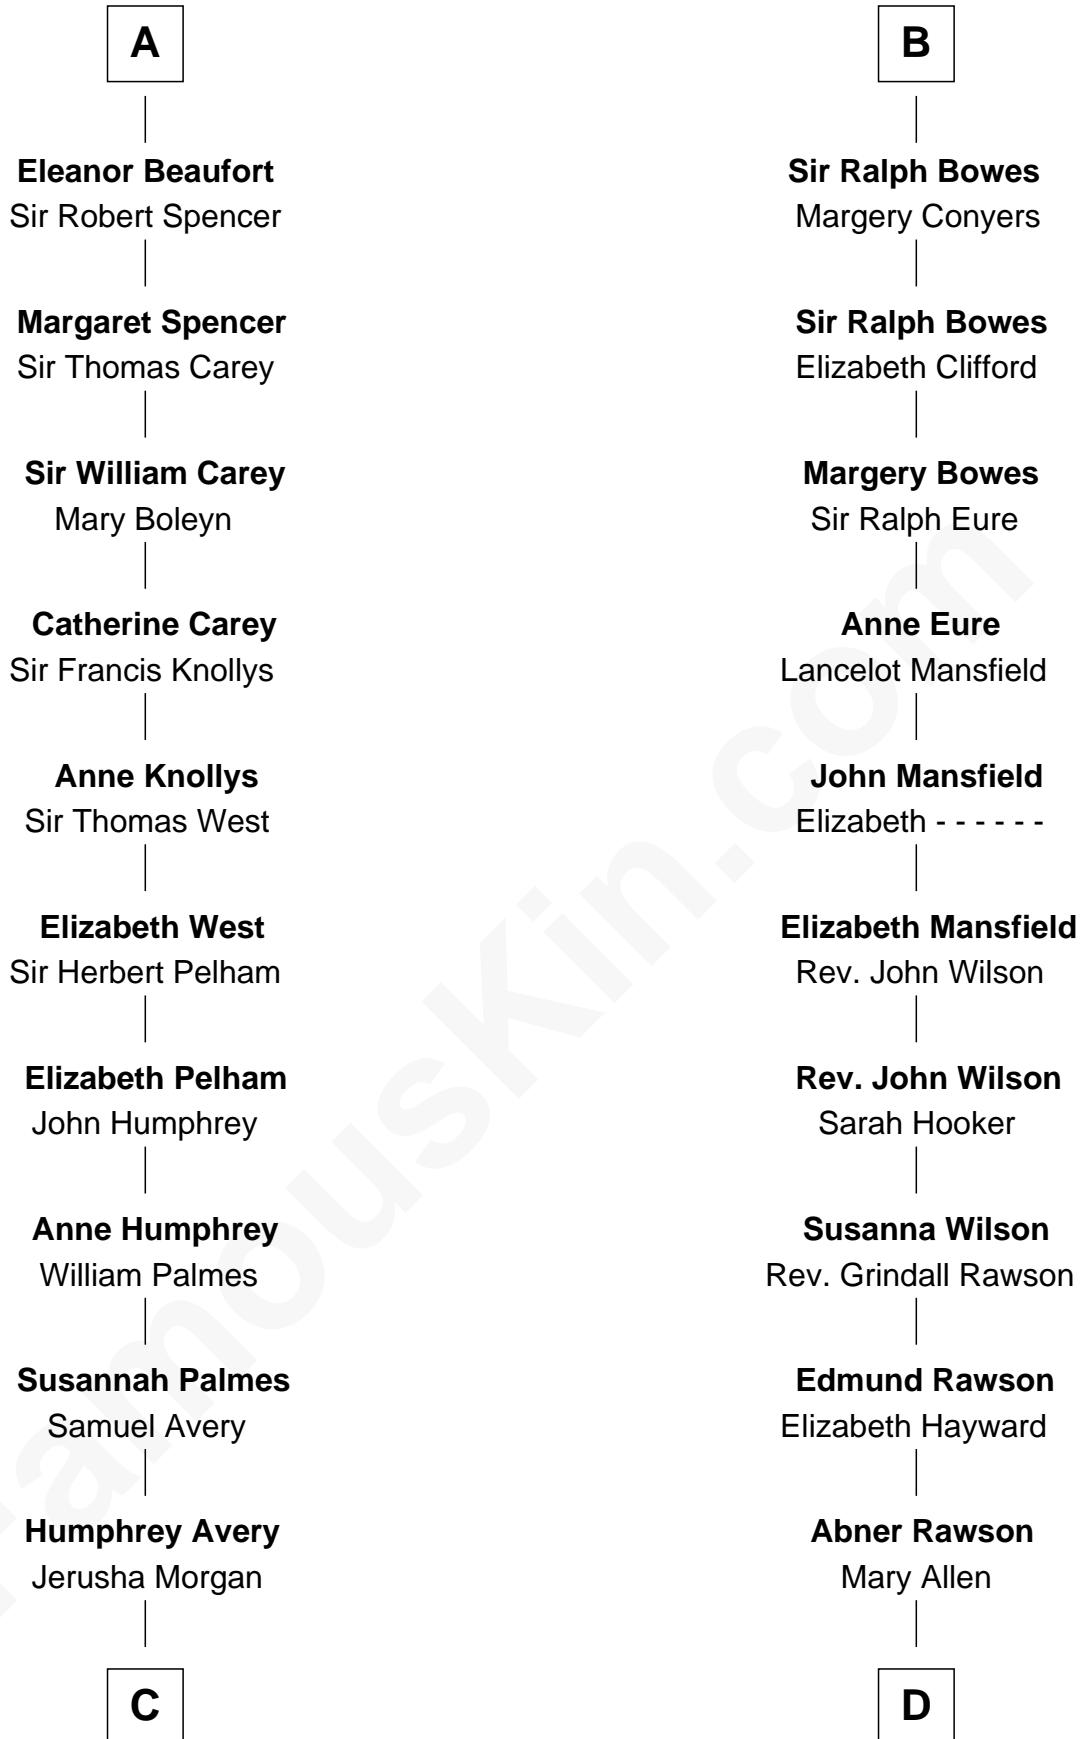

# FamousKin.com Relationship Chart of

**John D. Rockefeller**

*Founder of the Standard Oil Company*

20th cousin 1 time removed of

**William Howard Taft**

*27th U.S. President*

**Sir William de Cantilupe**

Eve de Braiose

**C**

**Solomon Avery**  
Hannah Punderson

**Miles Avery**  
Malinda Pixley

**Lucy Avery**  
Godfrey Lewis Rockefeller

**William Avery Rockefeller**  
Eliza Davison

**John D. Rockefeller**  
*Founder of the Standard Oil Company*

**D**

**Rhoda Rawson**  
Aaron Taft

**Peter Rawson Taft**  
Sylvia Howard

**Alphonso Taft**  
Louisa Maria Torrey

**William Howard Taft**  
*27th U.S. President*

FamousKin.com