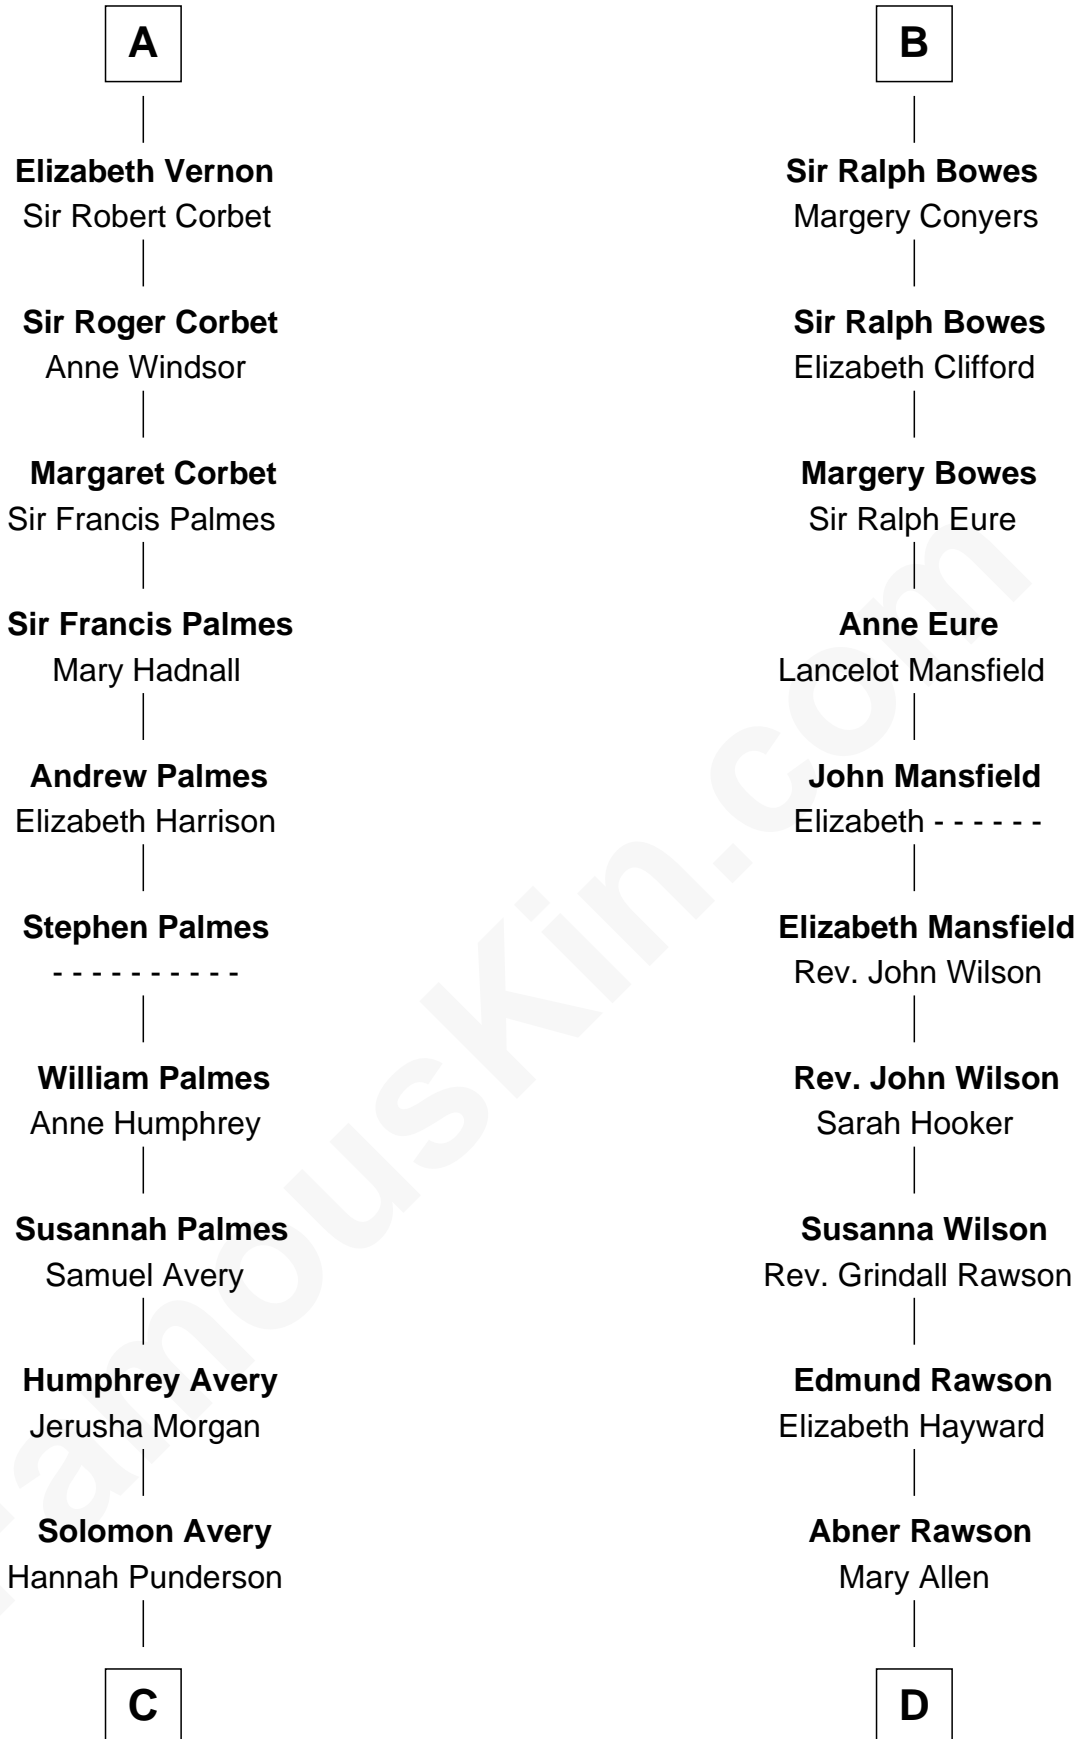

# FamousKin.com Relationship Chart of

**John D. Rockefeller**

*Founder of the Standard Oil Company*

20th cousin of

**William Howard Taft**

*27th U.S. President*

**Sir William de Beauchamp**

Isabel Mauduit

**C**

**Miles Avery**  
Malinda Pixley

**Lucy Avery**  
Godfrey Lewis Rockefeller

**William Avery Rockefeller**  
Eliza Davison

**John D. Rockefeller**  
*Founder of the Standard Oil Company*

**D**

**Rhoda Rawson**  
Aaron Taft

**Peter Rawson Taft**  
Sylvia Howard

**Alphonso Taft**  
Louisa Maria Torrey

**William Howard Taft**  
*27th U.S. President*

FamousKin.com