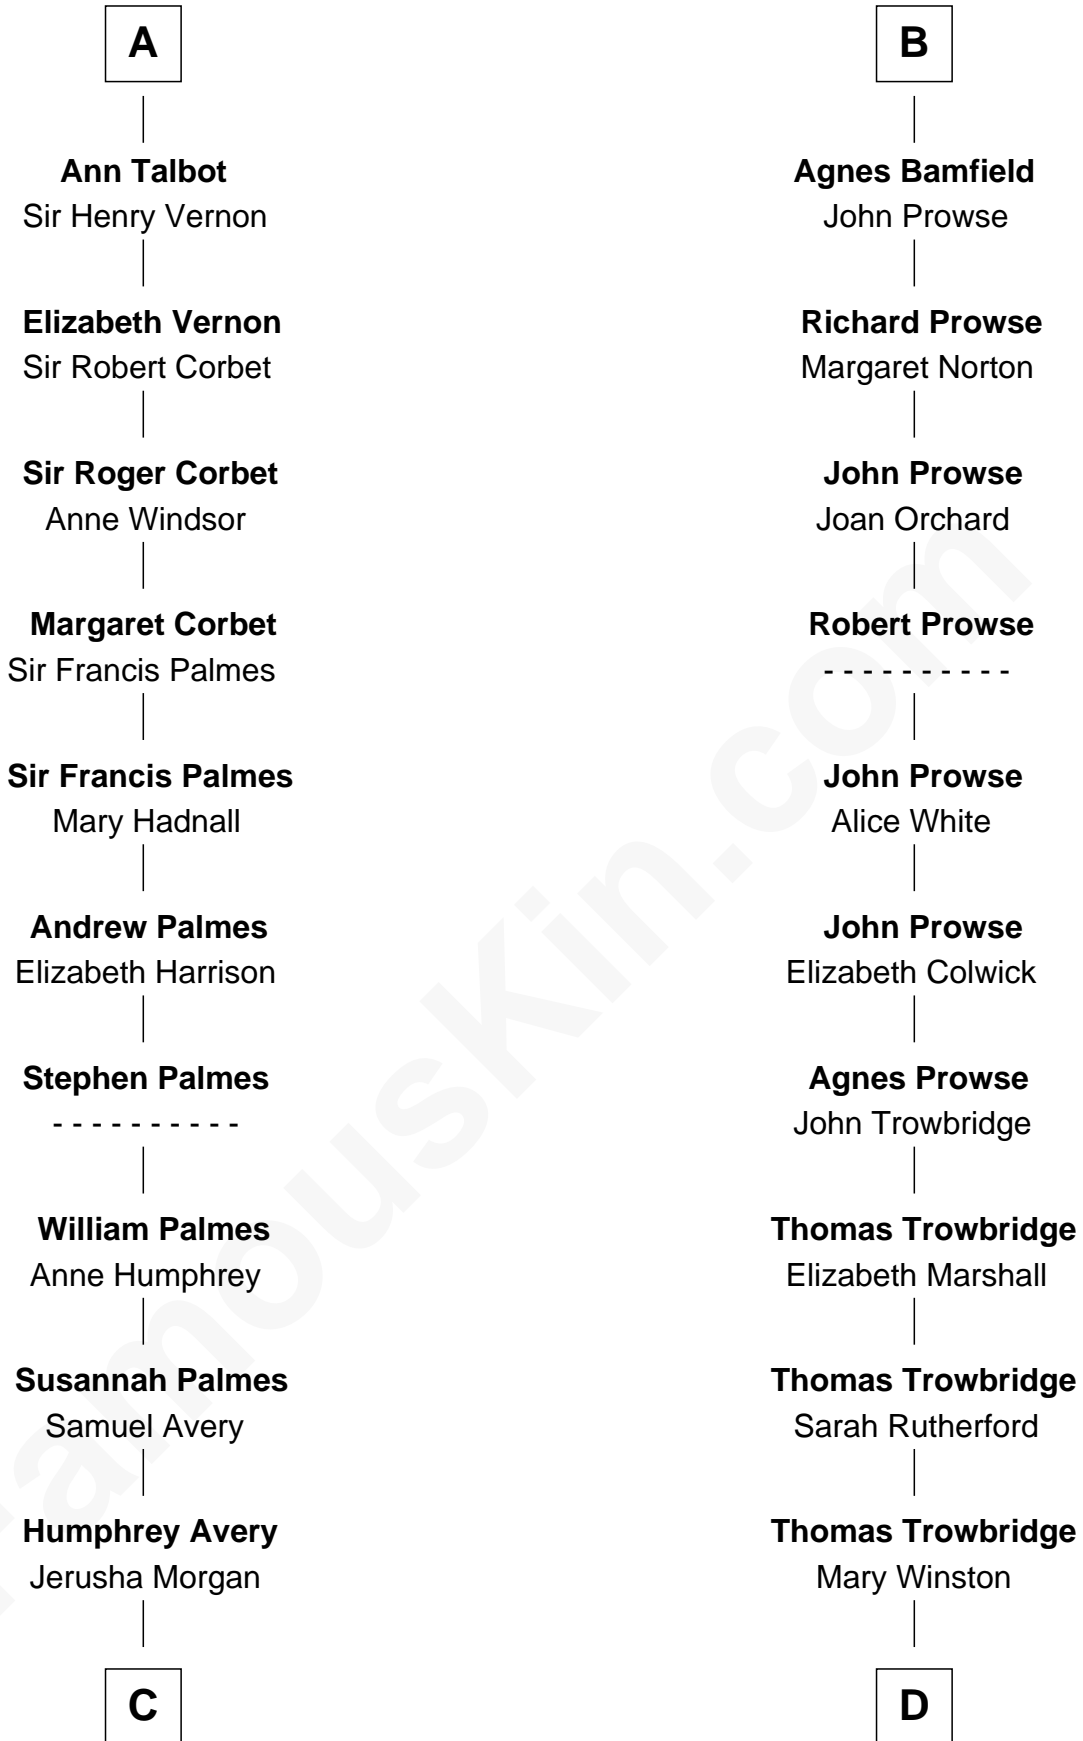

FamousKin.com Relationship Chart of

John D. Rockefeller

Founder of the Standard Oil Company

21st cousin of

Rutherford B. Hayes

19th U.S. President

Sir Geoffrey FitzPiers

Aveline de Clare

C

Solomon Avery
Hannah Punderson

Miles Avery
Malinda Pixley

Lucy Avery
Godfrey Lewis Rockefeller

William Avery Rockefeller
Eliza Davison

John D. Rockefeller
Founder of the Standard Oil Company

D

Sarah Trowbridge
John Russell

Rebecca Russell
Ezekiel Hayes

Rutherford Hayes
Chloe Smith

Rutherford Hayes
Sophia Birchard

Rutherford B. Hayes
19th U.S. President