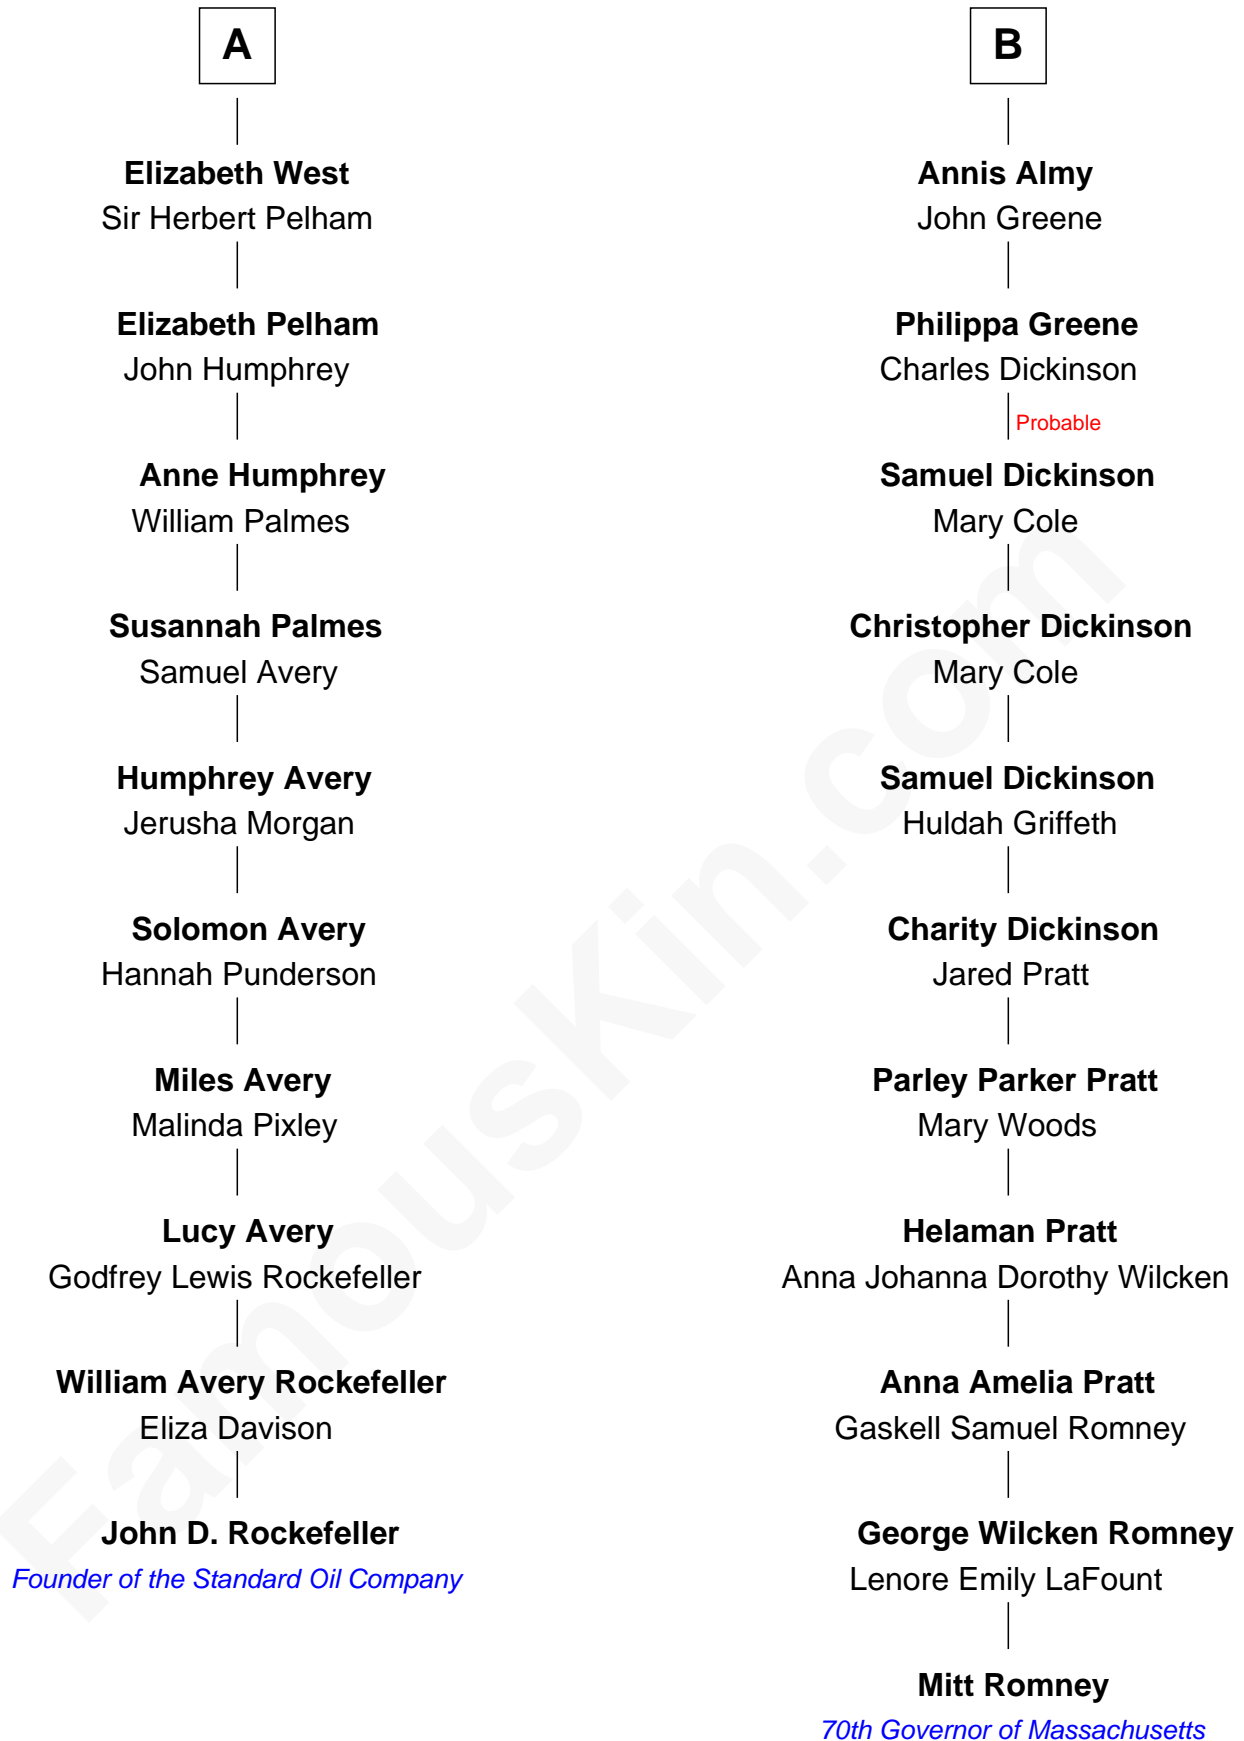

FamousKin.com Relationship Chart of

John D. Rockefeller

Founder of the Standard Oil Company

16th cousin 1 time removed of

Mitt Romney

70th Governor of Massachusetts

Katherine Pabenham

with husband
Sir William Cheney

Katherine Fray

Elizabeth Tilney

Sir Thomas Howard

Sir Humphrey Stafford

Margaret Fogge

Elizabeth Howard

Thomas Boleyn

Sir Humphrey Stafford

Margaret Tame

Mary Boleyn

Sir William Carey

Ellen Stafford

Thomas Barlow

Catherine Carey

Sir Francis Knollys

Stafford Barlow

Anne Knollys

Sir Thomas West

Audrey Barlow

William Almy

A

B

Mitt Romney photo by [Gage Skidmore](#) (CC BY-SA 3.0)