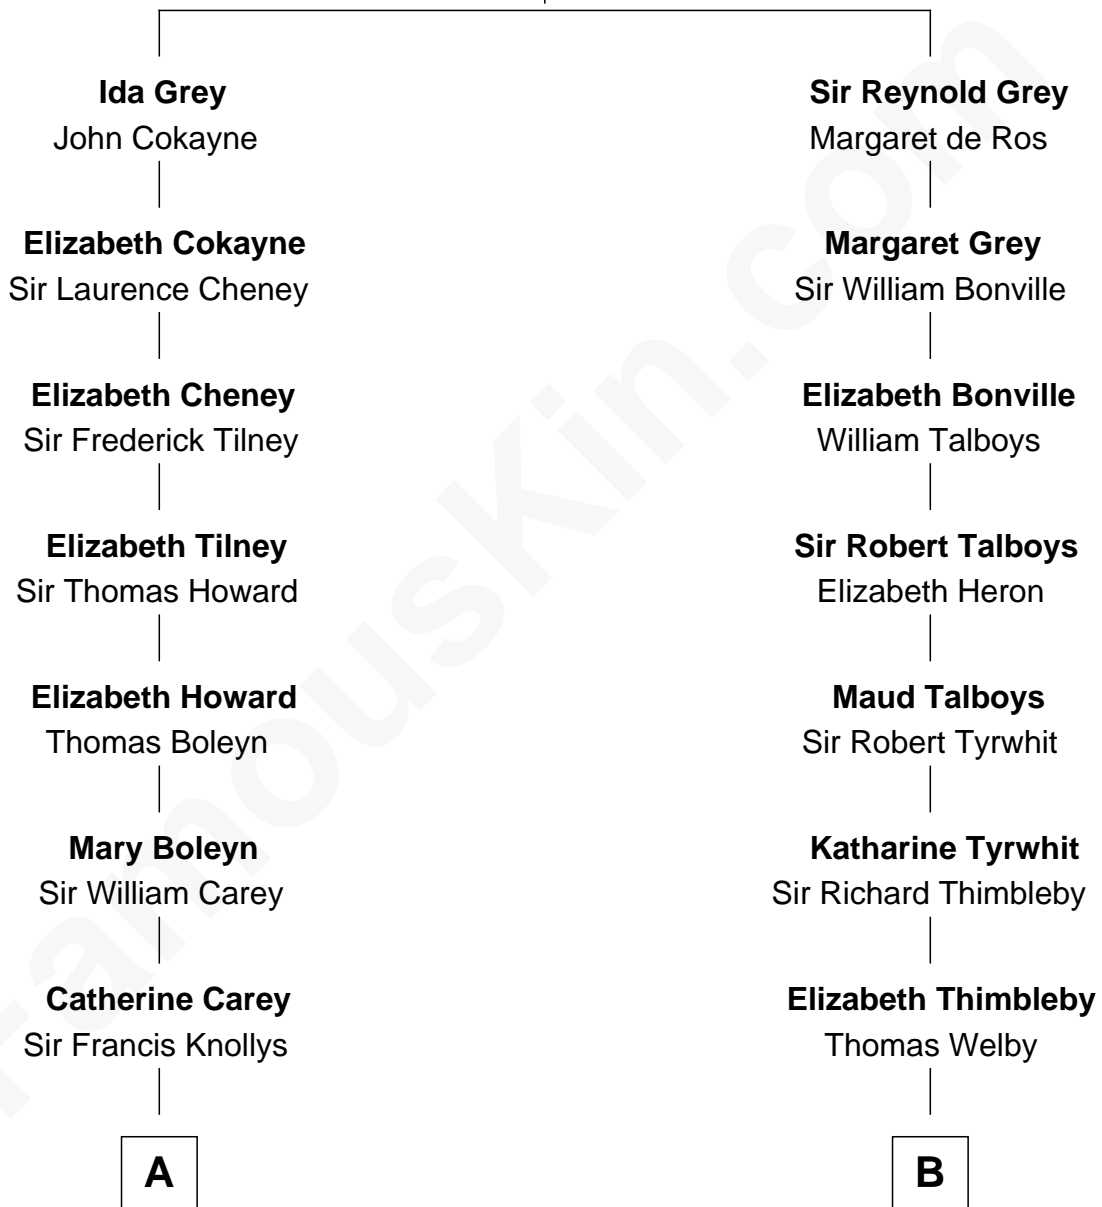

FamousKin.com Relationship Chart of

John D. Rockefeller

Founder of the Standard Oil Company

17th cousin 1 time removed of

Mitt Romney

70th Governor of Massachusetts

Sir Reynold de Grey

Eleanor le Strange

C

Lenore Emily LaFount
George Wilcken Romney

Mitt Romney
70th Governor of Massachusetts

FamousKin.com