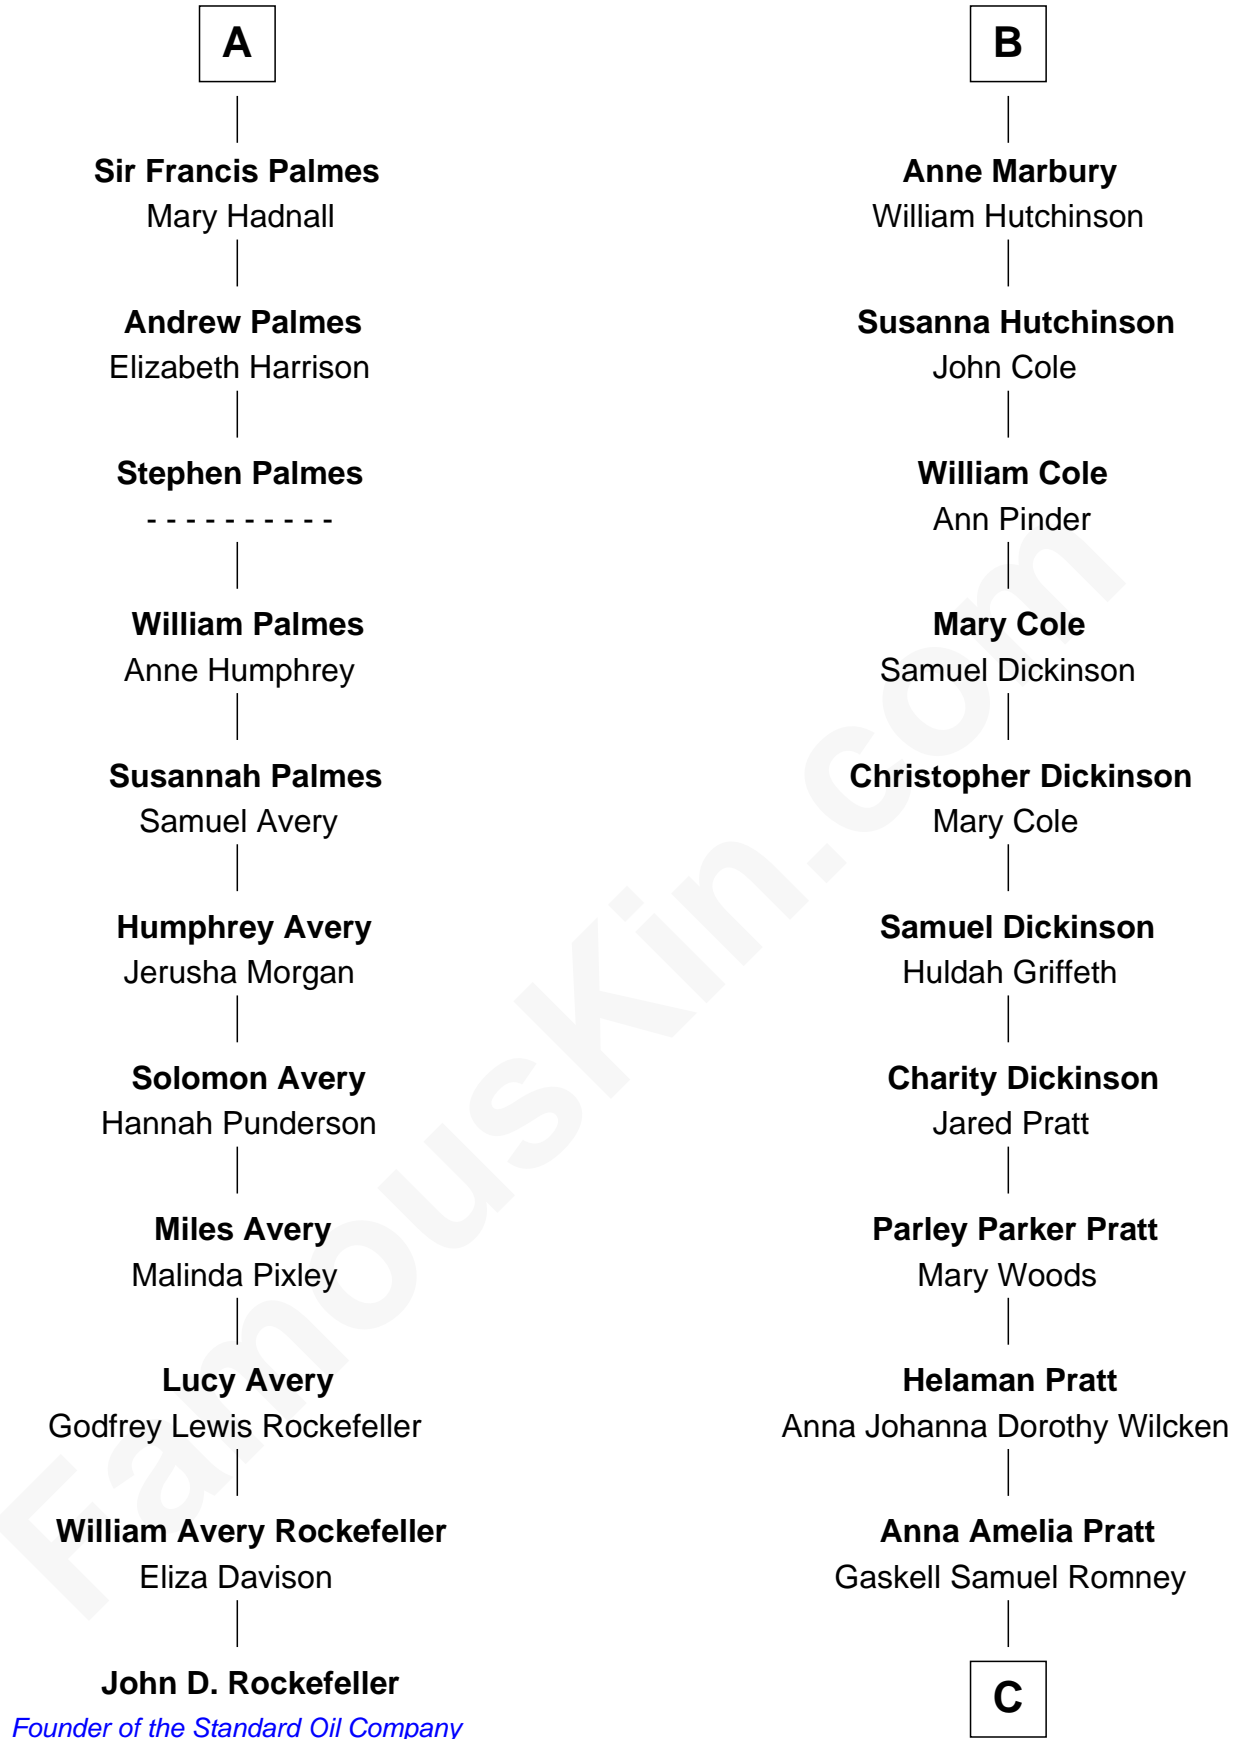

FamousKin.com Relationship Chart of

John D. Rockefeller

Founder of the Standard Oil Company

17th cousin 1 time removed of

Mitt Romney

70th Governor of Massachusetts

Robert de Ferrers
Margaret Despencer

Sir Edmund Ferrers
Ellen Roche

Sir William Ferrers
Elizabeth Belknap

Anne Ferrers
Sir Walter Devereux

Elizabeth Devereux
Sir Richard Corbet

Sir Robert Corbet
Elizabeth Vernon

Sir Roger Corbet
Anne Windsor

Margaret Corbet
Sir Francis Palmes

B

C

George Wilcken Romney

Lenore Emily LaFount

Mitt Romney

70th Governor of Massachusetts

FamousKin.com