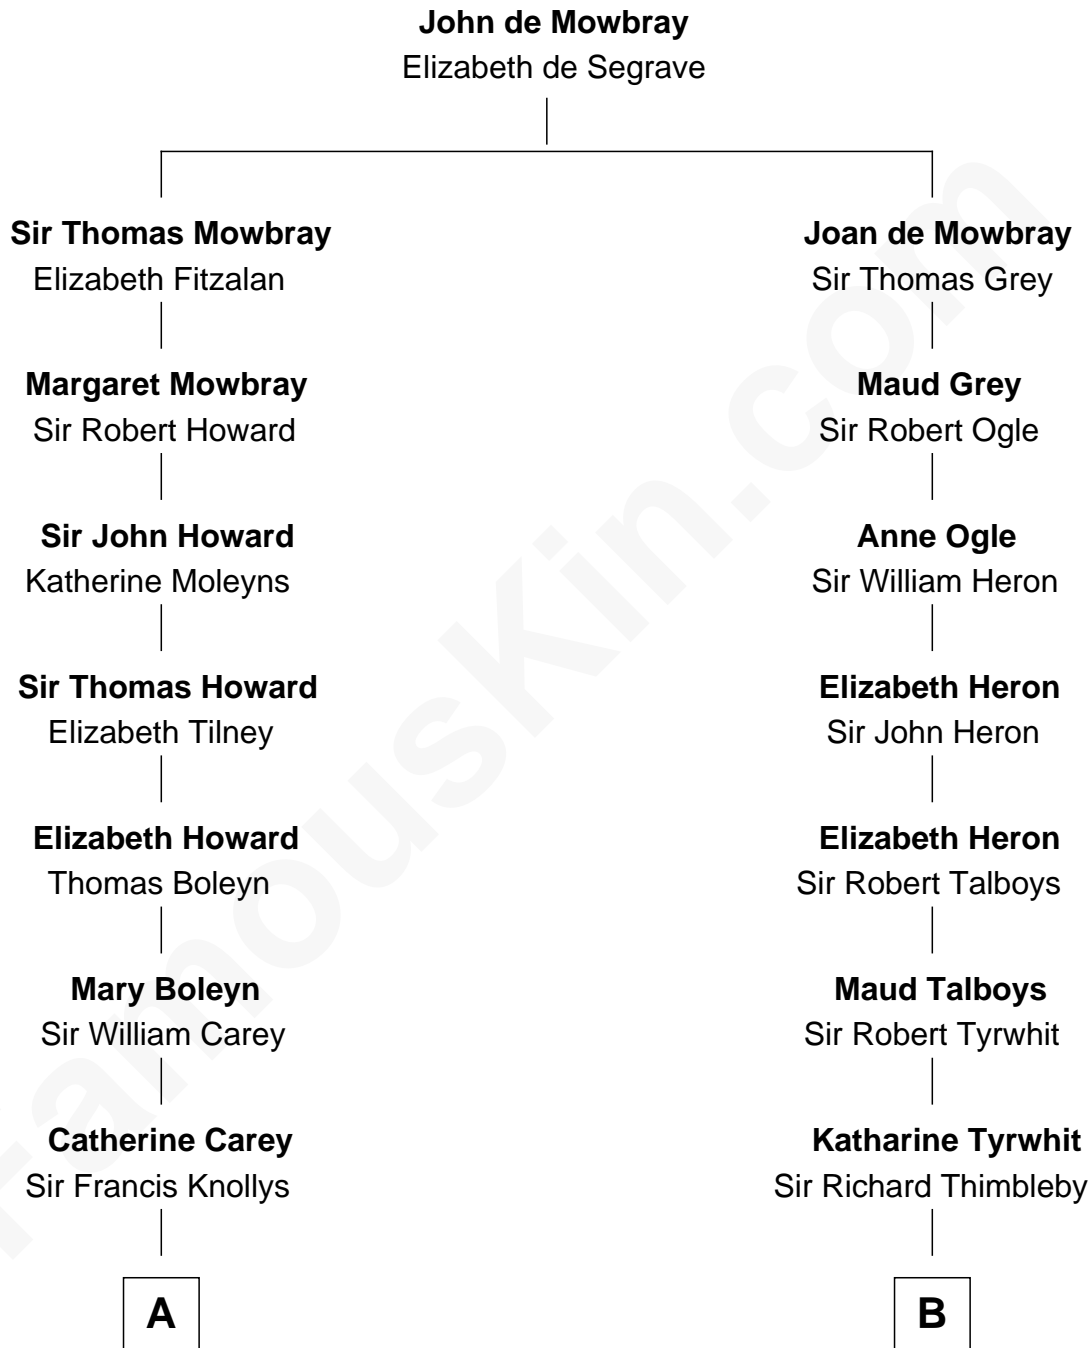

FamousKin.com Relationship Chart of

John D. Rockefeller

Founder of the Standard Oil Company

17th cousin 2 times removed of

Mitt Romney

70th Governor of Massachusetts

C

Alma Luella Robison
Harold Arundel LaFount

Lenore Emily LaFount
George Wilcken Romney

Mitt Romney
70th Governor of Massachusetts

FamousKin.com