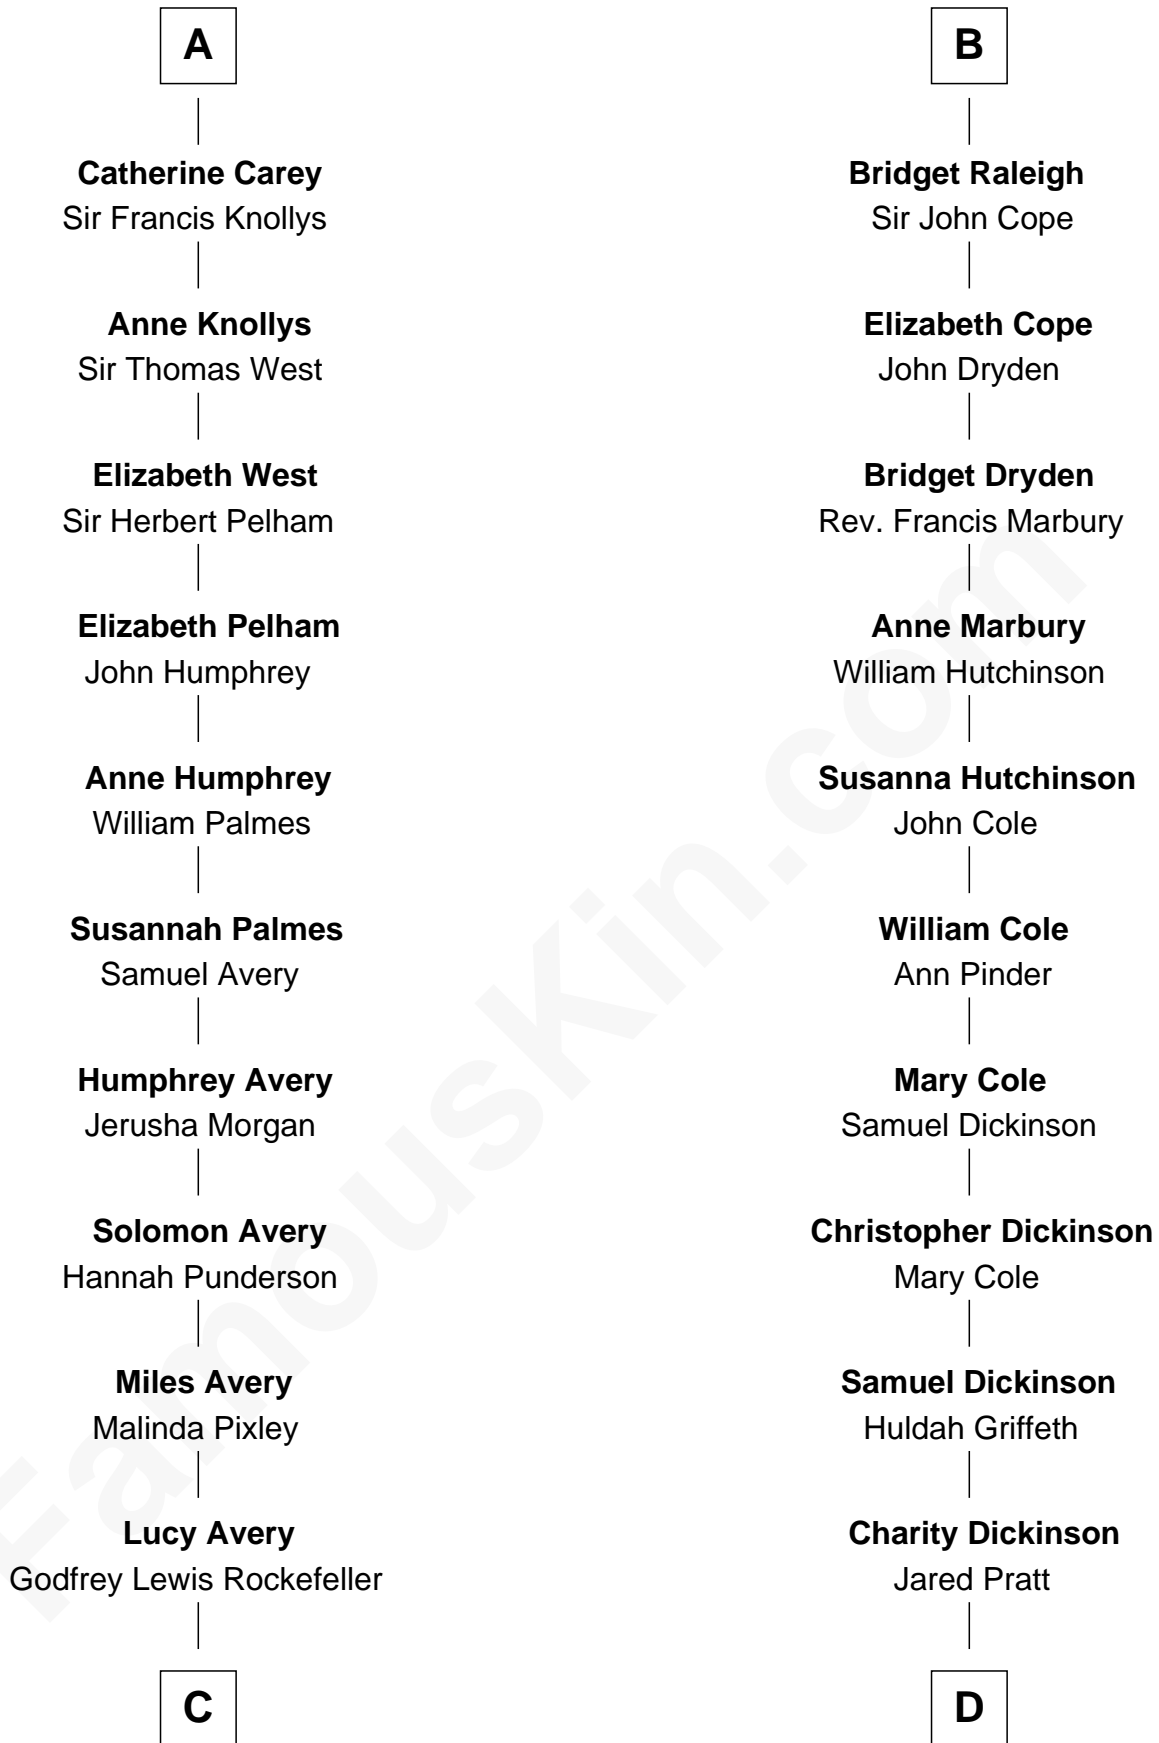

FamousKin.com

Relationship Chart of

John D. Rockefeller

Founder of the Standard Oil Company

18th cousin 2 times removed of

George Romney

43rd Governor of Michigan

Edmund Fitzalan

Alice de Warenne

C

William Avery Rockefeller

Eliza Davison

John D. Rockefeller

Founder of the Standard Oil Company

D

Parley Parker Pratt

Mary Woods

Helaman Pratt

Anna Johanna Dorothy Wilcken

Anna Amelia Pratt

Gaskell Samuel Romney

George Romney

43rd Governor of Michigan

FamousKin.com