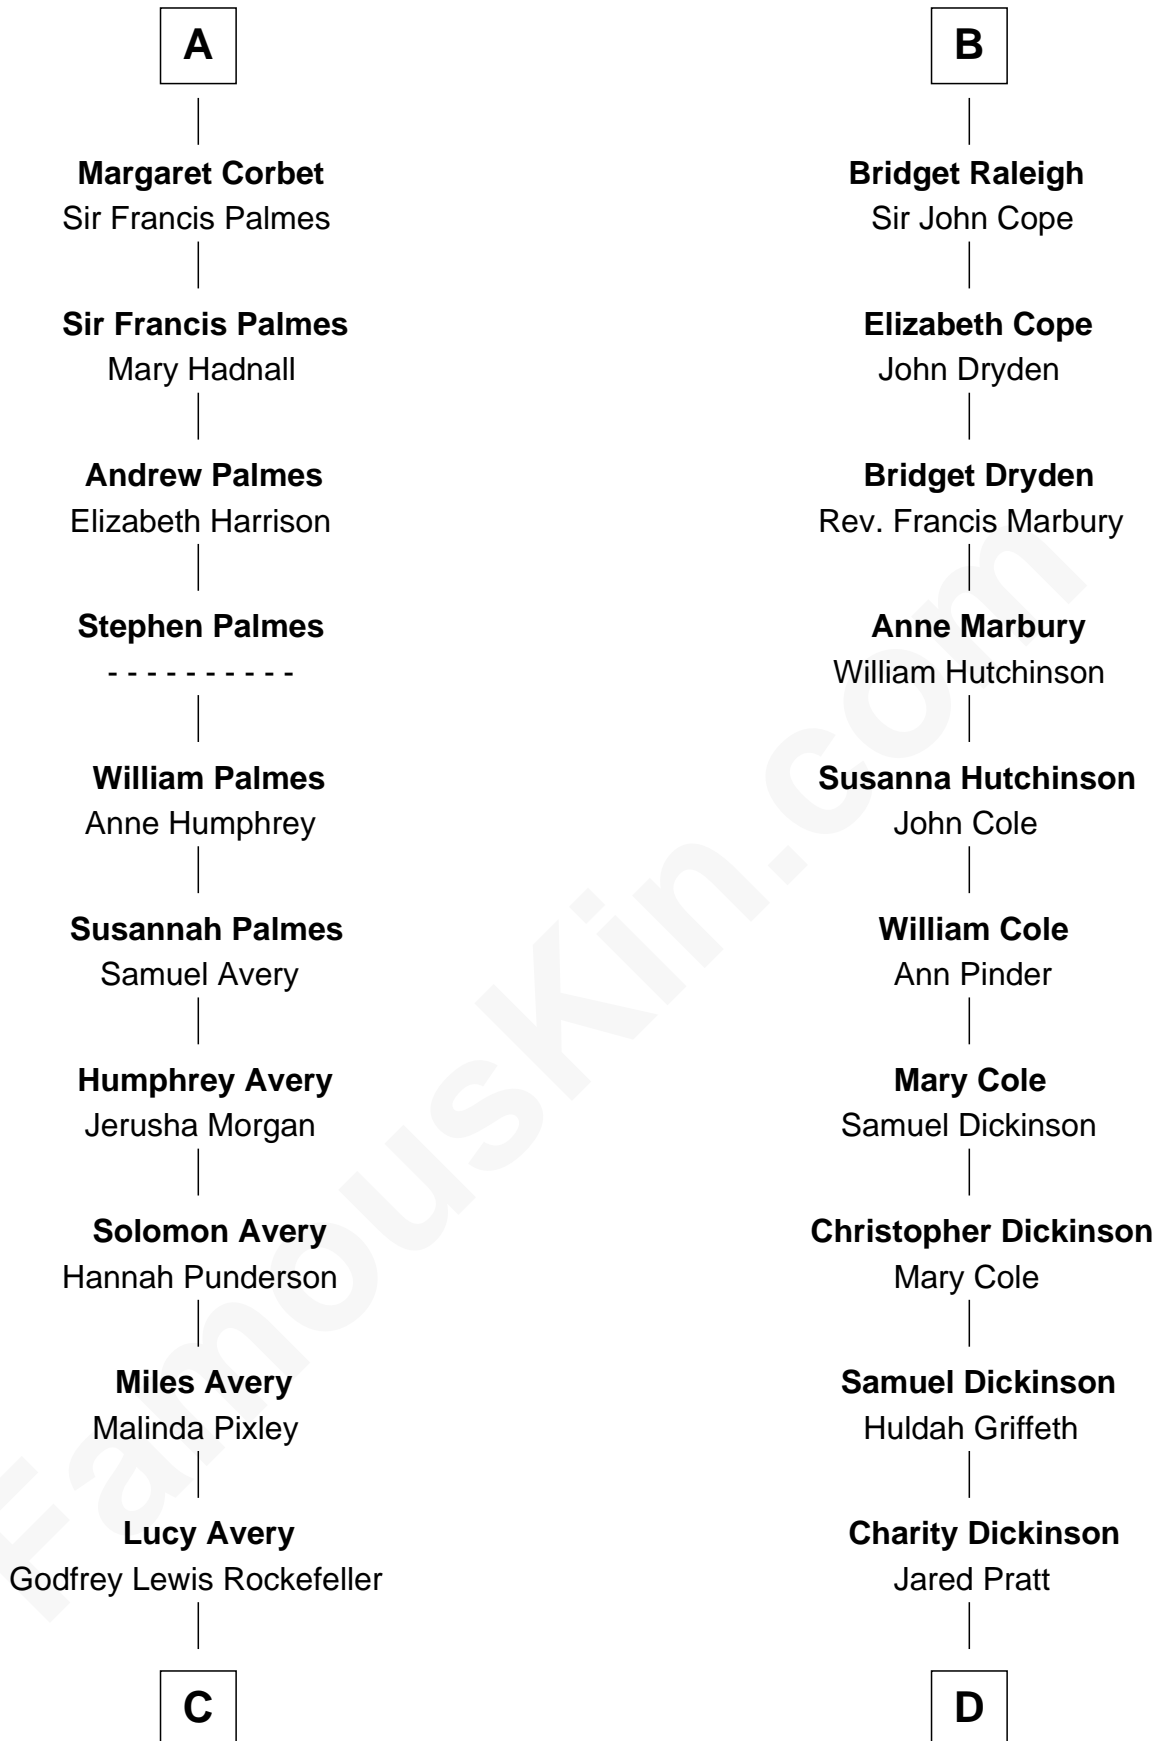

FamousKin.com Relationship Chart of

John D. Rockefeller

Founder of the Standard Oil Company

18th cousin 2 times removed of

George Romney

43rd Governor of Michigan

Sir James le Boteler

Eleanor de Bohun

William Raleigh

Sir Edward Raleigh

Margaret Verney

Sir Edward Raleigh

Anne Chamberlayne

B

C

William Avery Rockefeller

Eliza Davison

John D. Rockefeller

Founder of the Standard Oil Company

D

Parley Parker Pratt

Mary Woods

Helaman Pratt

Anna Johanna Dorothy Wilcken

Anna Amelia Pratt

Gaskell Samuel Romney

George Romney

43rd Governor of Michigan

FamousKin.com