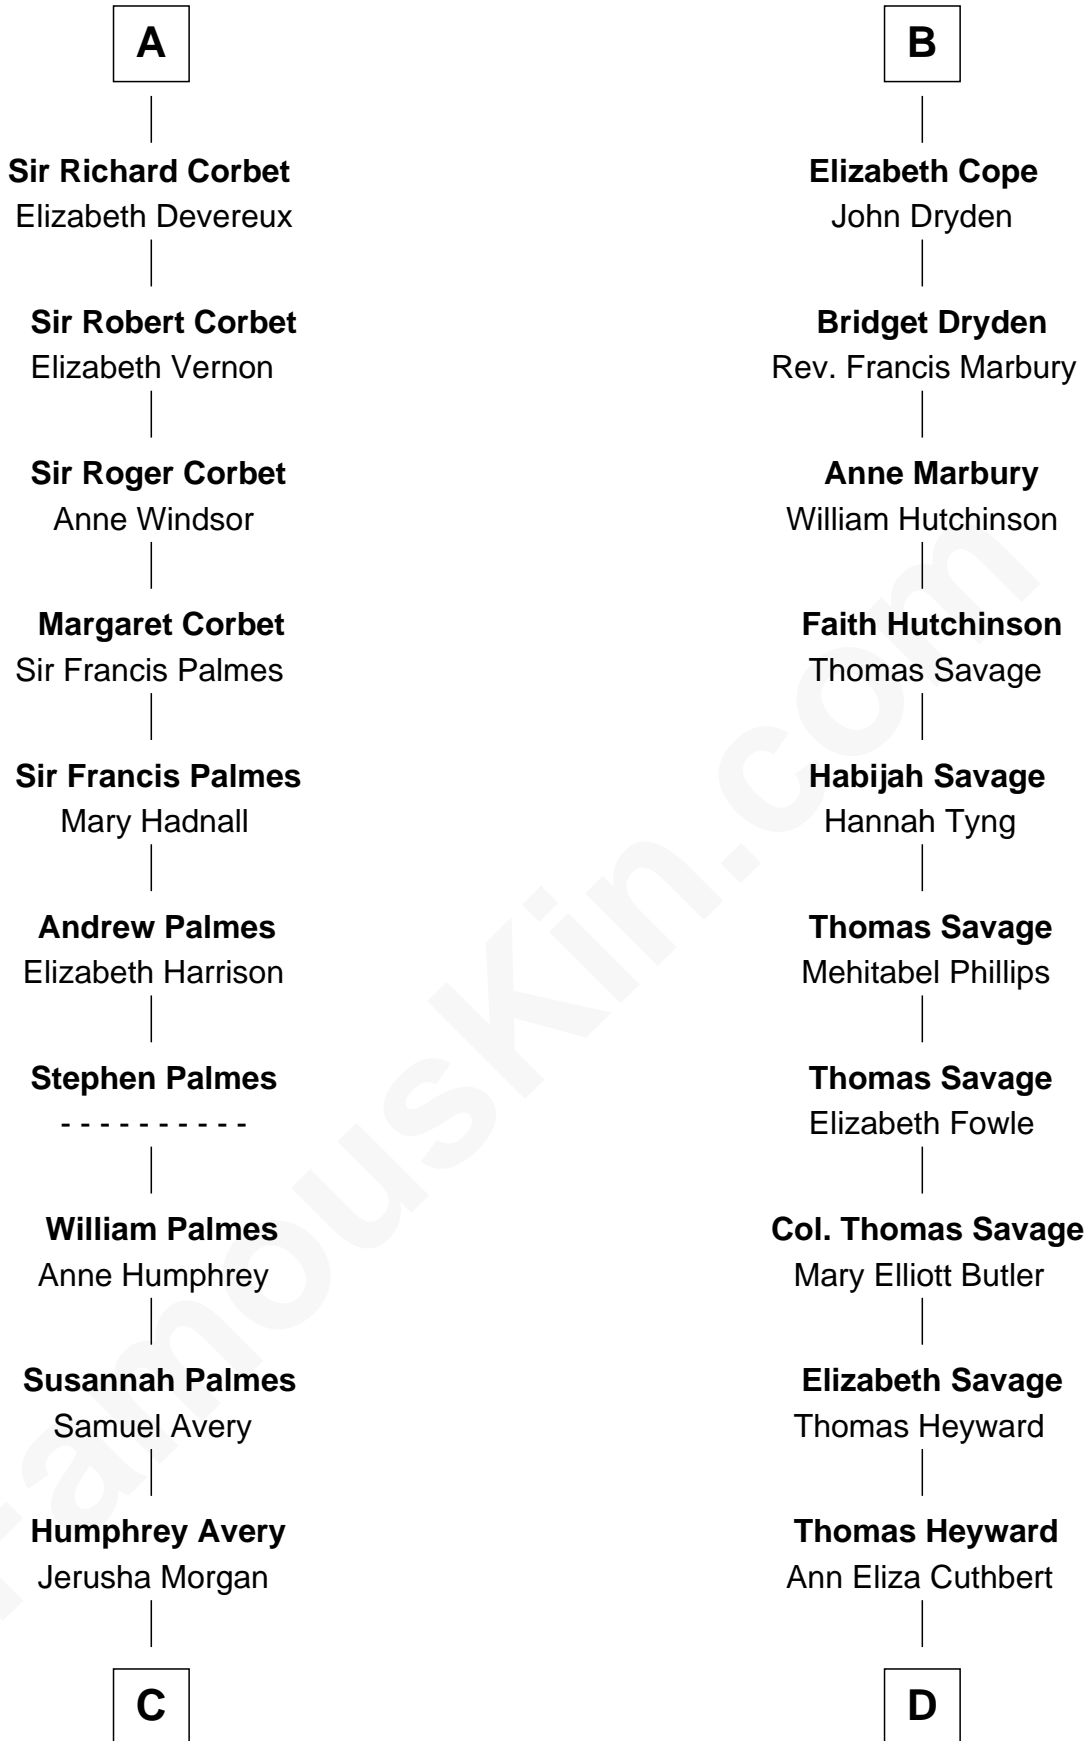

FamousKin.com Relationship Chart of

John D. Rockefeller

Founder of the Standard Oil Company

20th cousin 1 time removed of

DuBose Heyward

Author of Porgy (Porgy & Bess)

Sir Gilbert Talbot

Pernel le Boteler

Ankaret le Strange

Mary Talbot

Sir Thomas Greene

Sir Thomas Greene

Phillippa Ferrers

Elizabeth Greene

William Raleigh

Sir Edward Raleigh

Margaret Verney

Sir Edward Raleigh

Anne Chamberlayne

Bridget Raleigh

Sir John Cope

B

C

Solomon Avery
Hannah Punderson

Miles Avery
Malinda Pixley

Lucy Avery
Godfrey Lewis Rockefeller

William Avery Rockefeller
Eliza Davison

John D. Rockefeller
Founder of the Standard Oil Company

D

Thomas Savage Heyward
Georgianna Hasell

Thomas Savage Heyward
Louisa Watkins