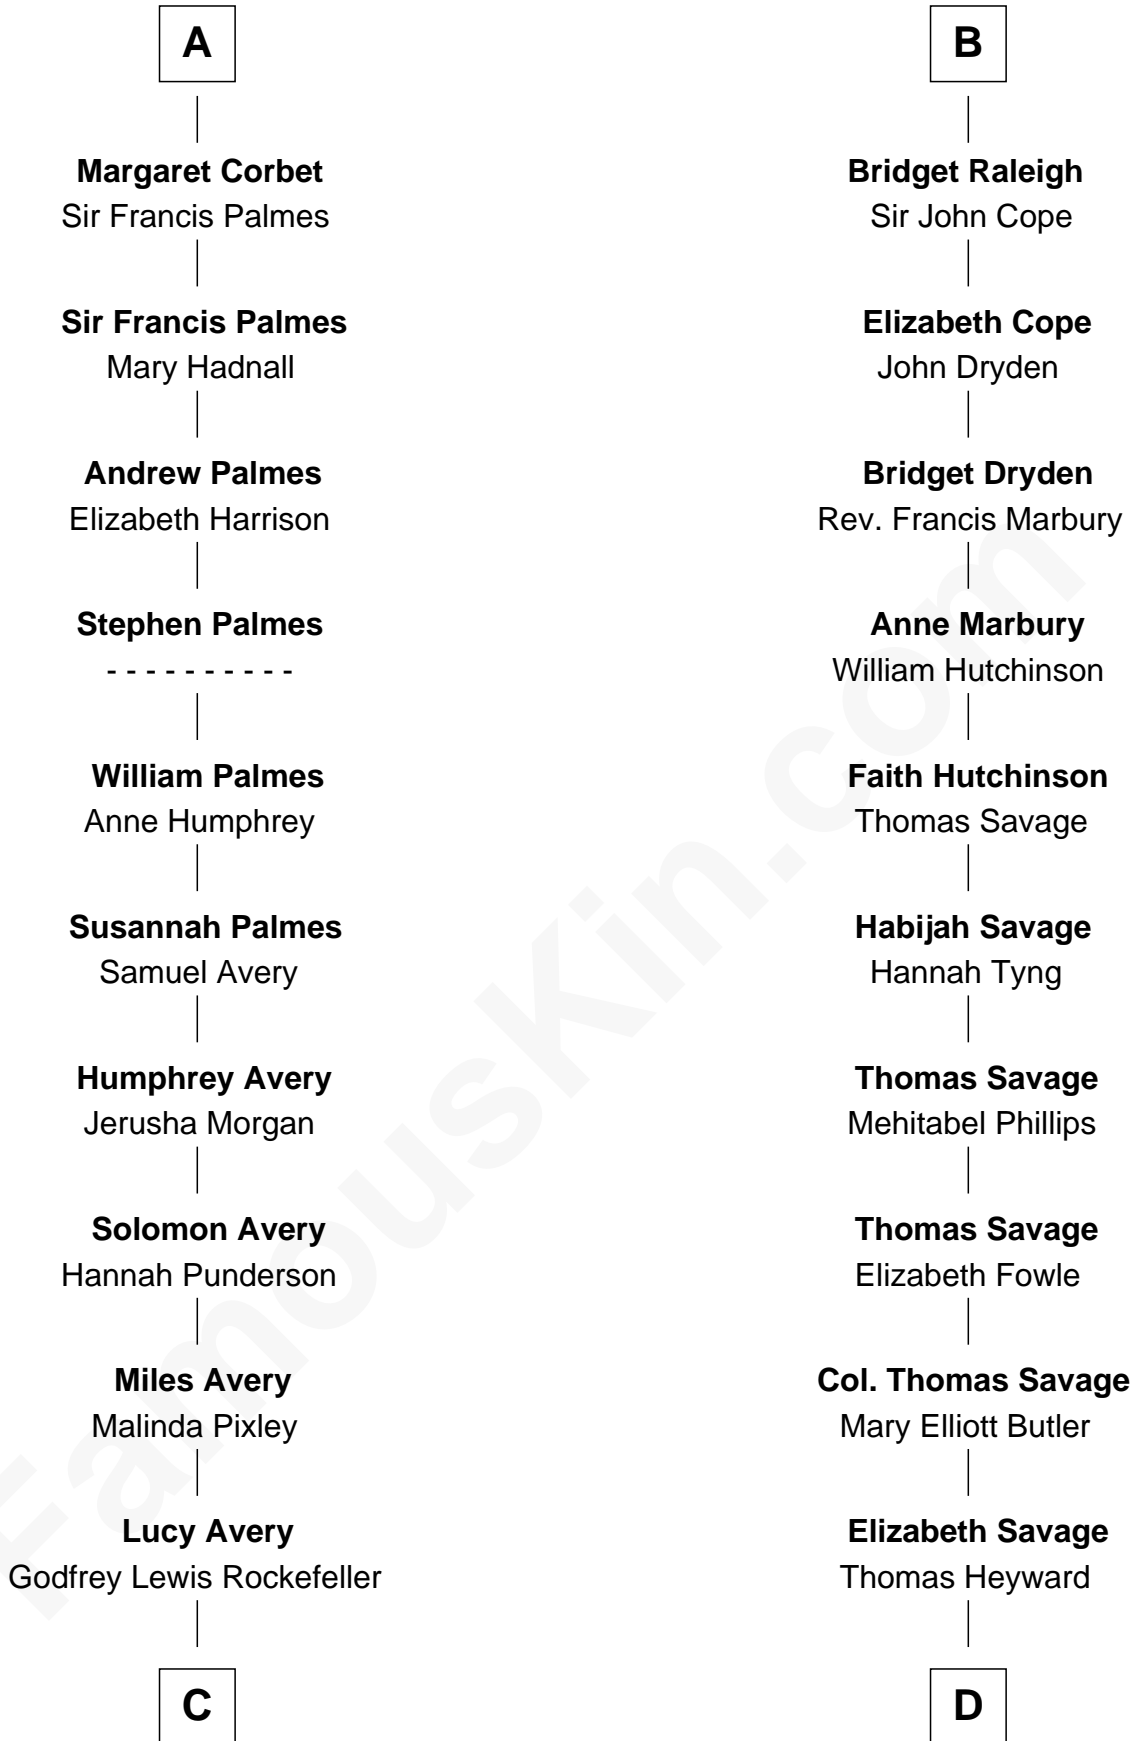

FamousKin.com

Relationship Chart of

John D. Rockefeller

Founder of the Standard Oil Company

18th cousin 3 times removed of

DuBose Heyward

Author of Porgy (Porgy & Bess)

Sir James le Boteler

Pernel le Boteler

Sir Gilbert Talbot

Sir Richard Talbot

Ankaret le Strange

Mary Talbot

Sir Thomas Greene

Sir Thomas Greene

Phillippa Ferrers

Elizabeth Greene

William Raleigh

Sir Edward Raleigh

Margaret Verney

Sir Edward Raleigh

Anne Chamberlayne

B

C

William Avery Rockefeller

Eliza Davison

John D. Rockefeller

Founder of the Standard Oil Company

D

Thomas Heyward

Ann Eliza Cuthbert

Thomas Savage Heyward