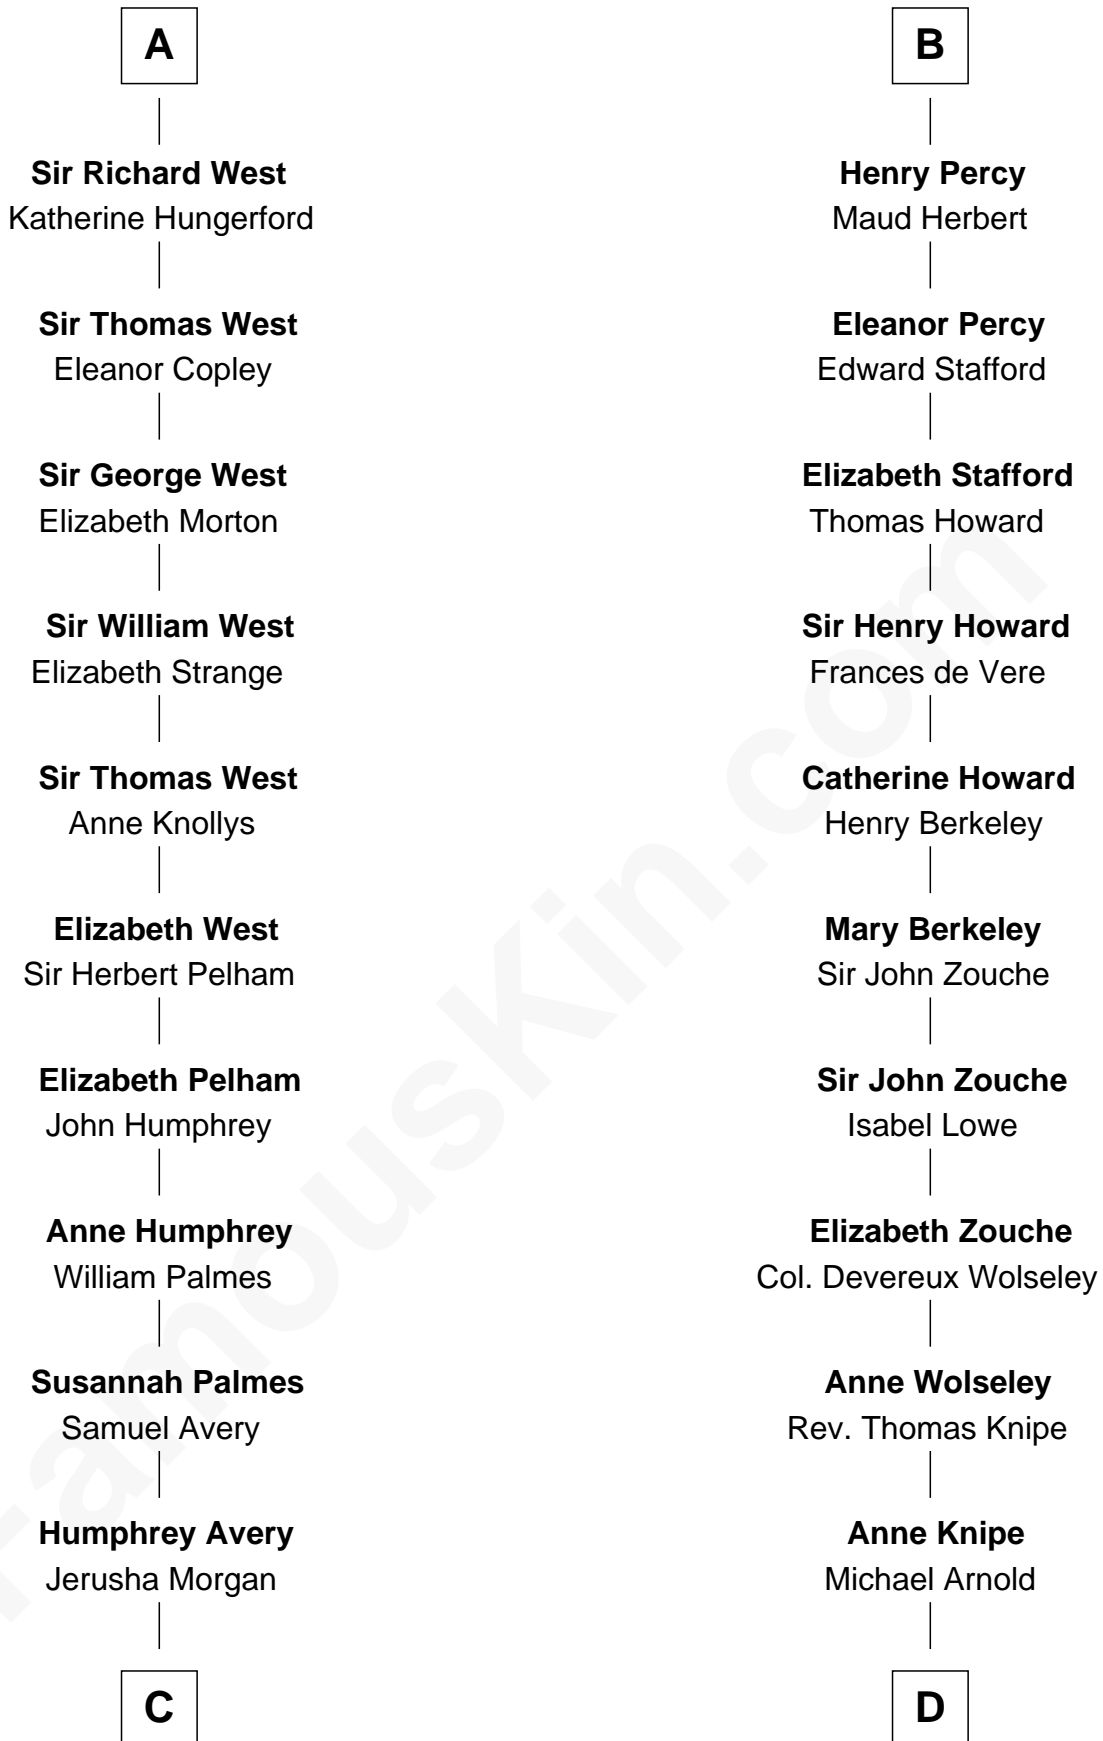

# FamousKin.com Relationship Chart of

**John D. Rockefeller**

*Founder of the Standard Oil Company*

20th cousin 1 time removed of

**Francis Scott Key**

*Author of "The Star Spangled Banner"*

**Alan la Zouche**

Sir John de la Warre

**Roger de la Warre**

Eleanor Mowbray

**Joan de la Warre**

Sir Thomas West

**Sir Reynold West**

Margaret Thorley

**A**

**Sir Henry Percy**

Elizabeth Mortimer

**Sir Henry Percy**

Eleanor Neville

**Sir Henry Percy**

Eleanor Poynings

**B**

**C**

**Solomon Avery**  
Hannah Punderson

**Miles Avery**  
Malinda Pixley

**Lucy Avery**  
Godfrey Lewis Rockefeller

**William Avery Rockefeller**  
Eliza Davison

**John D. Rockefeller**  
*Founder of the Standard Oil Company*