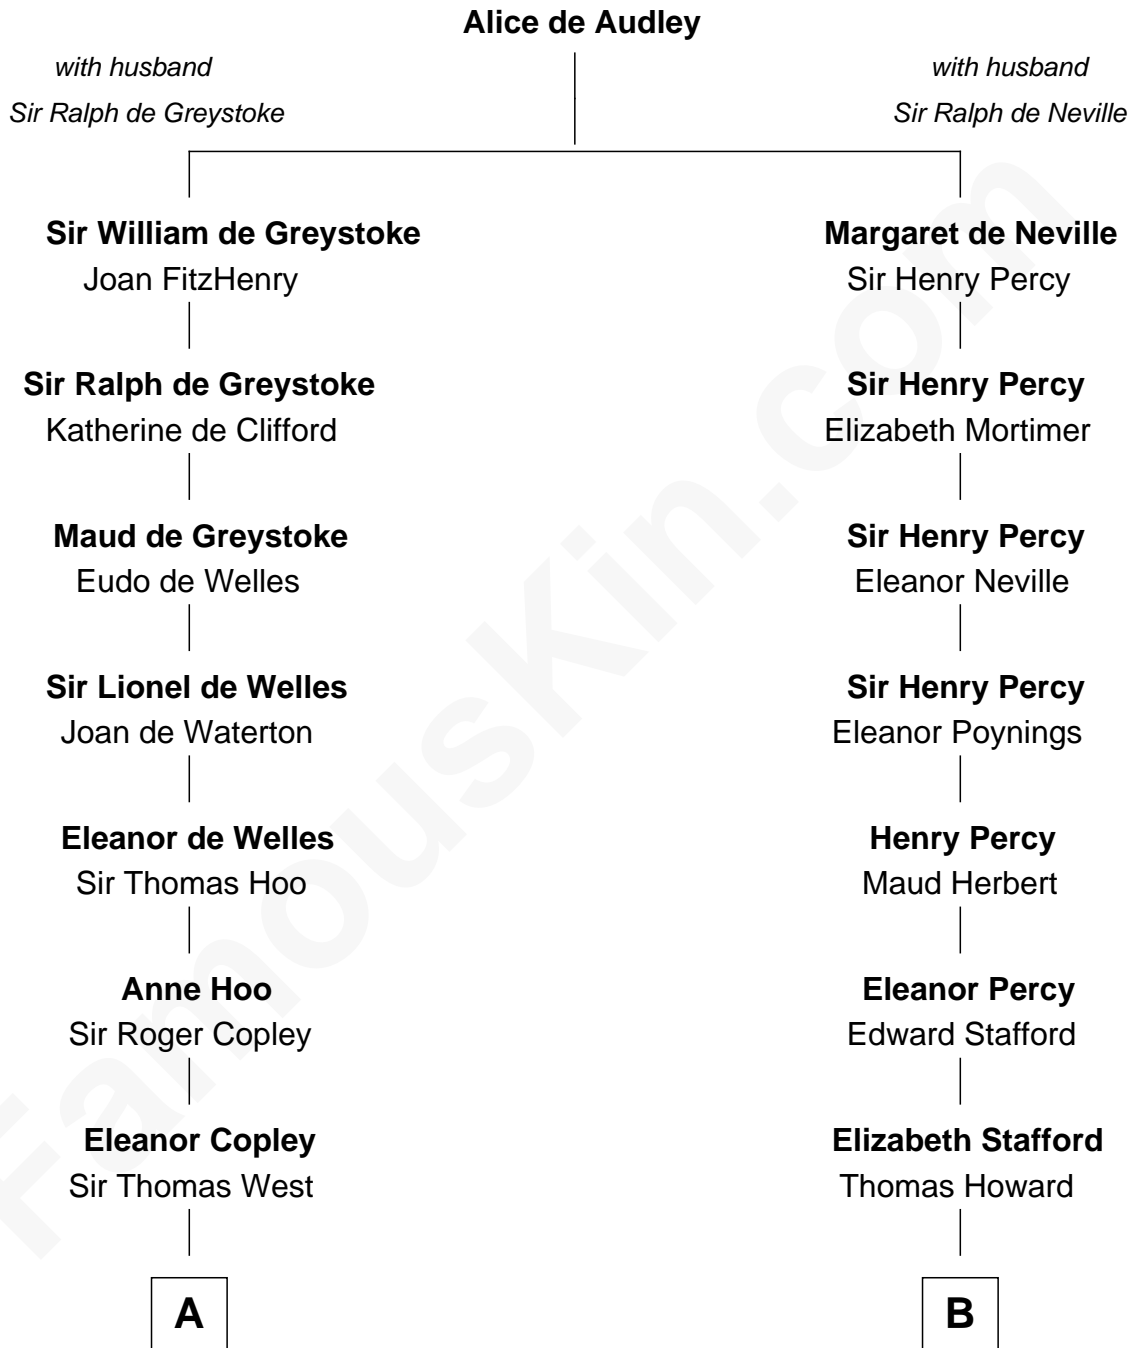

# FamousKin.com Relationship Chart of

**John D. Rockefeller**

*Founder of the Standard Oil Company*

**17th cousin 2 times removed of**

**Francis Scott Key**

*Author of "The Star Spangled Banner"*

**C**

—  
**Lucy Avery**

Godfrey Lewis Rockefeller

—  
**William Avery Rockefeller**

Eliza Davison

—  
**John D. Rockefeller**

*Founder of the Standard Oil Company*

FamousKin.com