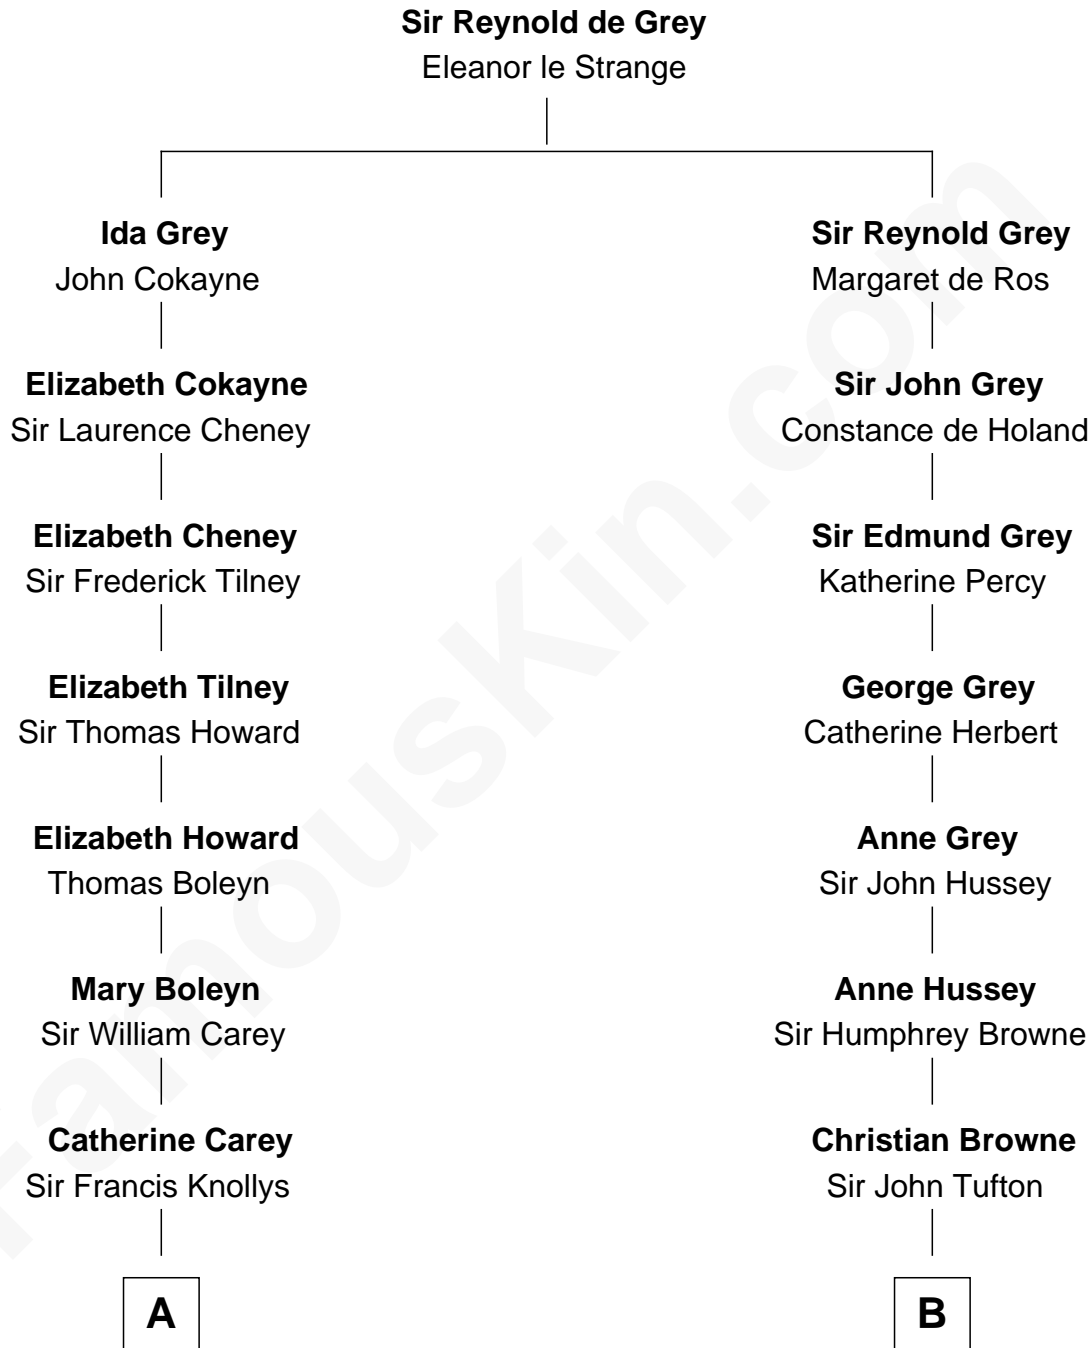

# FamousKin.com Relationship Chart of

**John D. Rockefeller**

*Founder of the Standard Oil Company*

17th cousin 1 time removed of

**Camilla Parker Bowles**

*Queen Consort of the United Kingdom*

C

**Rosalind Maud Cubitt**  
Bruce Middleton Hope Shand

**Camilla Parker Bowles**  
*Queen Consort*

FamousKin.com