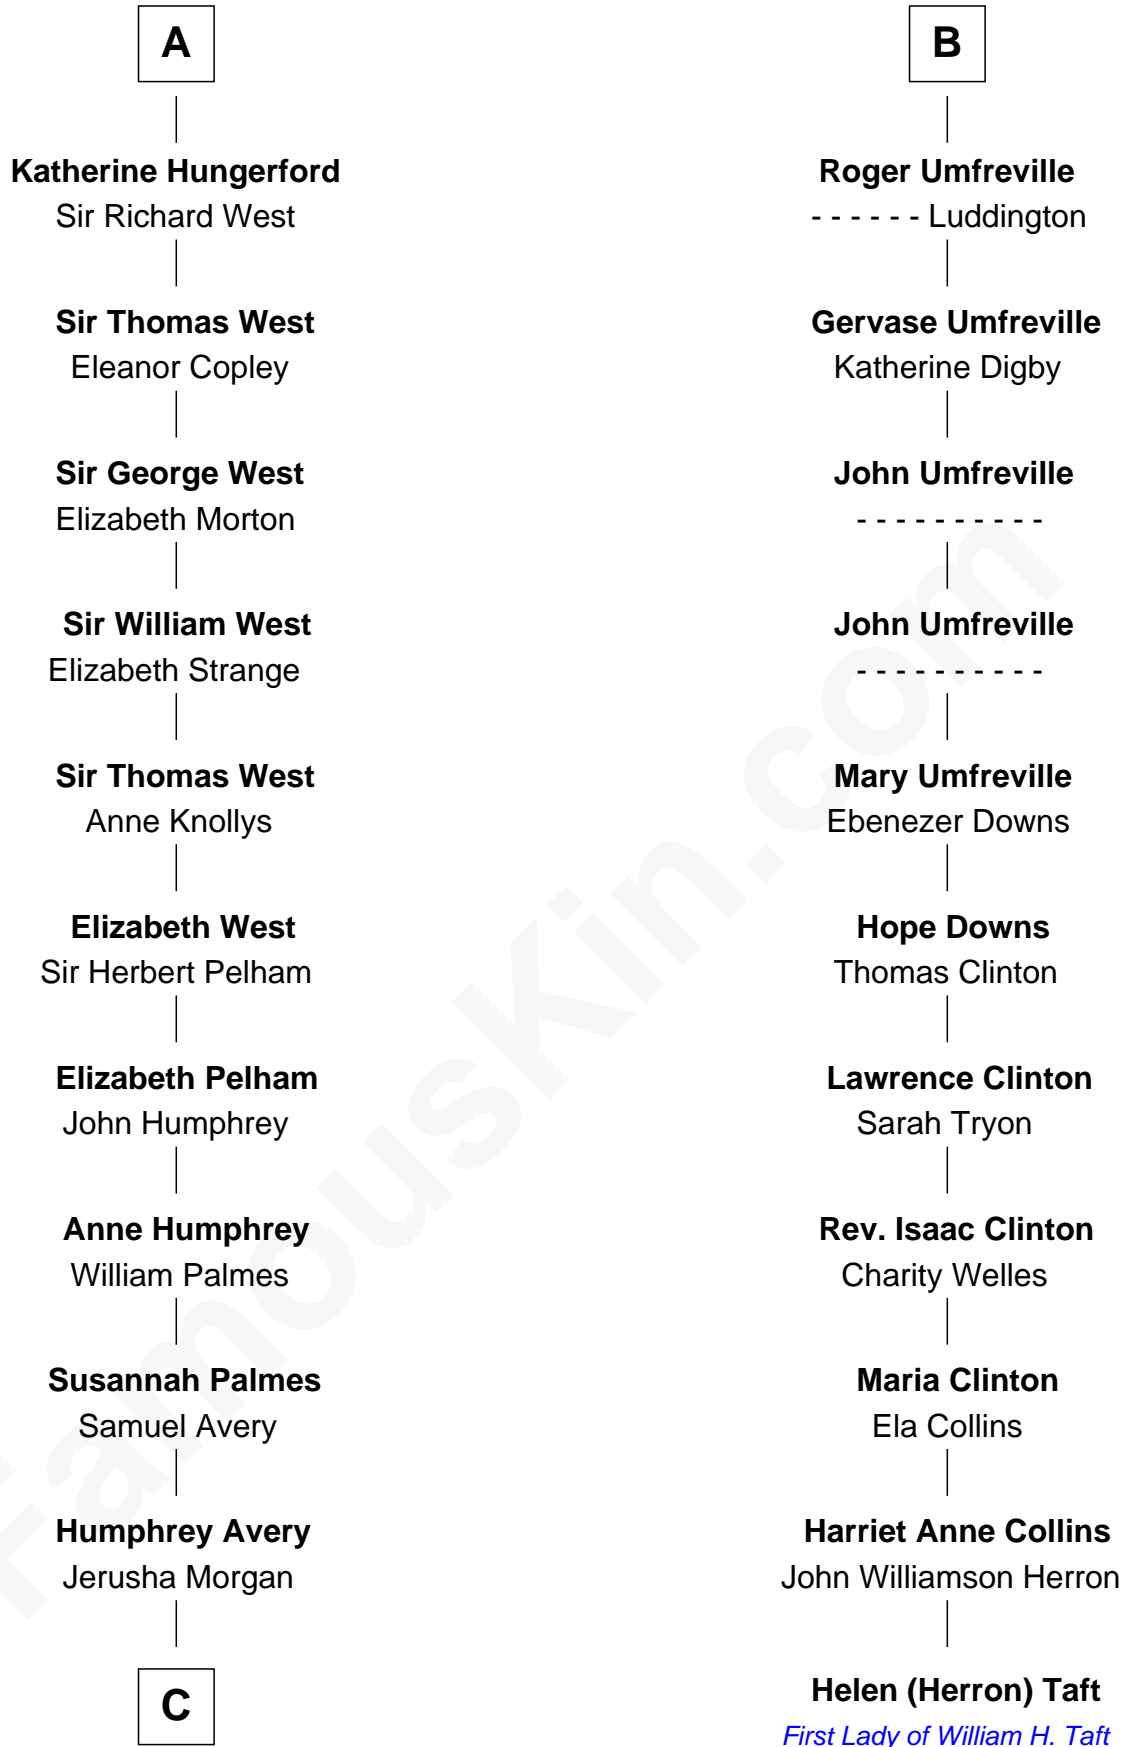

FamousKin.com Relationship Chart of

John D. Rockefeller

Founder of the Standard Oil Company

17th cousin 4 times removed of

Helen (Herron) Taft

First Lady of President William H. Taft

C

—
Solomon Avery
Hannah Punderson

—
Miles Avery
Malinda Pixley

—
Lucy Avery
Godfrey Lewis Rockefeller

—
William Avery Rockefeller
Eliza Davison

—
John D. Rockefeller
Founder of the Standard Oil Company

FamousKin.com