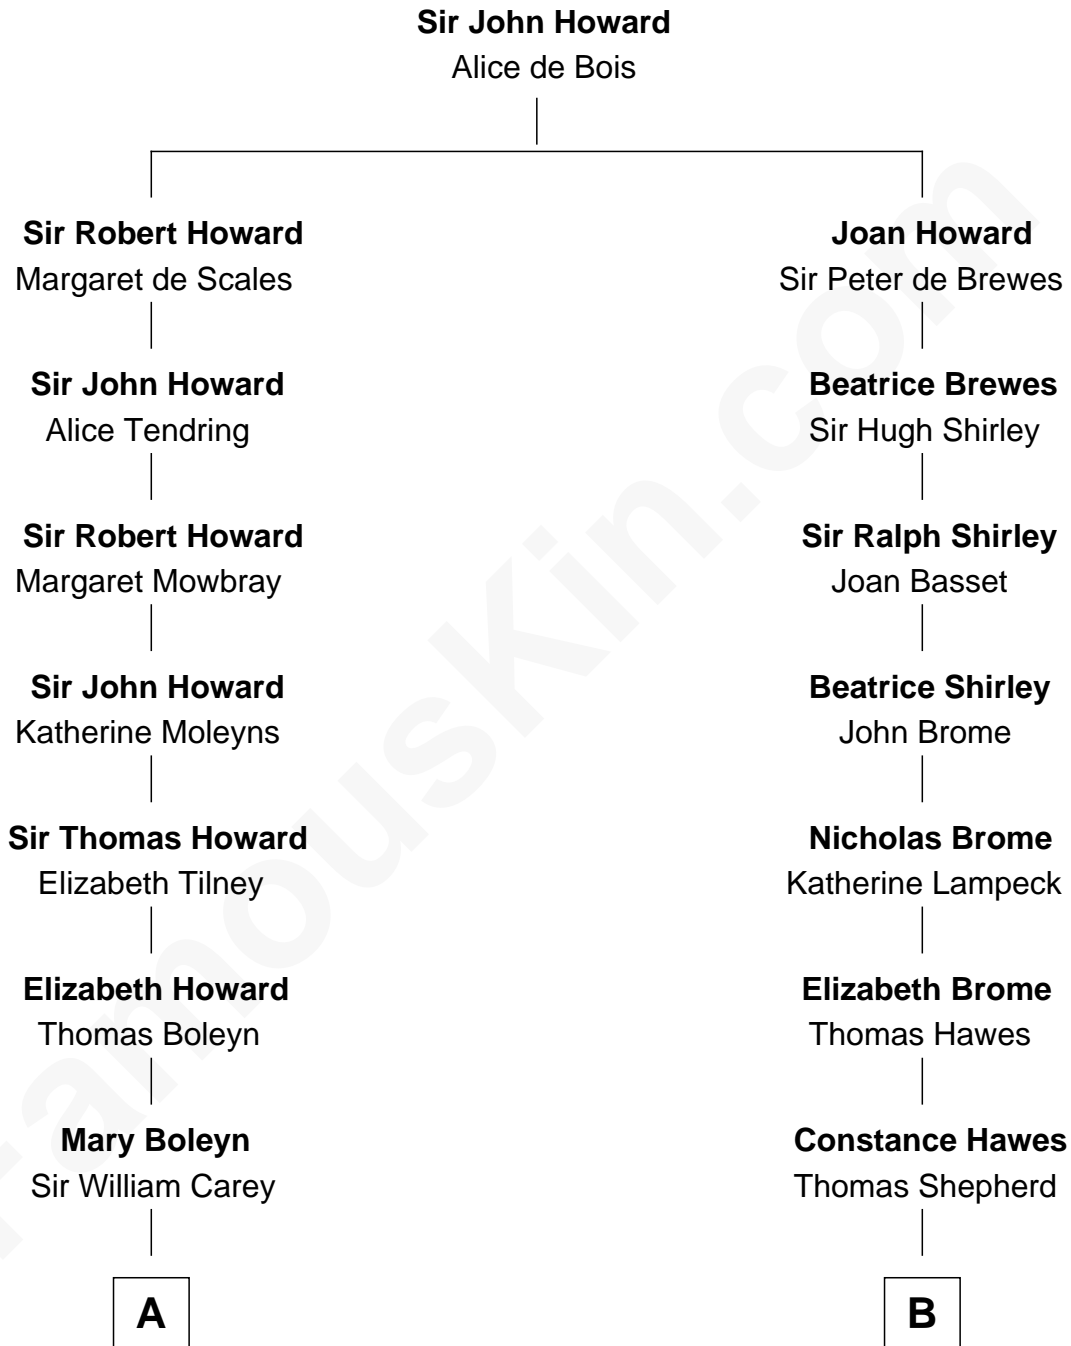

FamousKin.com

Relationship Chart of

John D. Rockefeller

Founder of the Standard Oil Company

17th cousin 1 time removed of

Helen (Herron) Taft

First Lady of President William H. Taft

C

|
William Avery Rockefeller

Eliza Davison

|
John D. Rockefeller

Founder of the Standard Oil Company

FamousKin.com