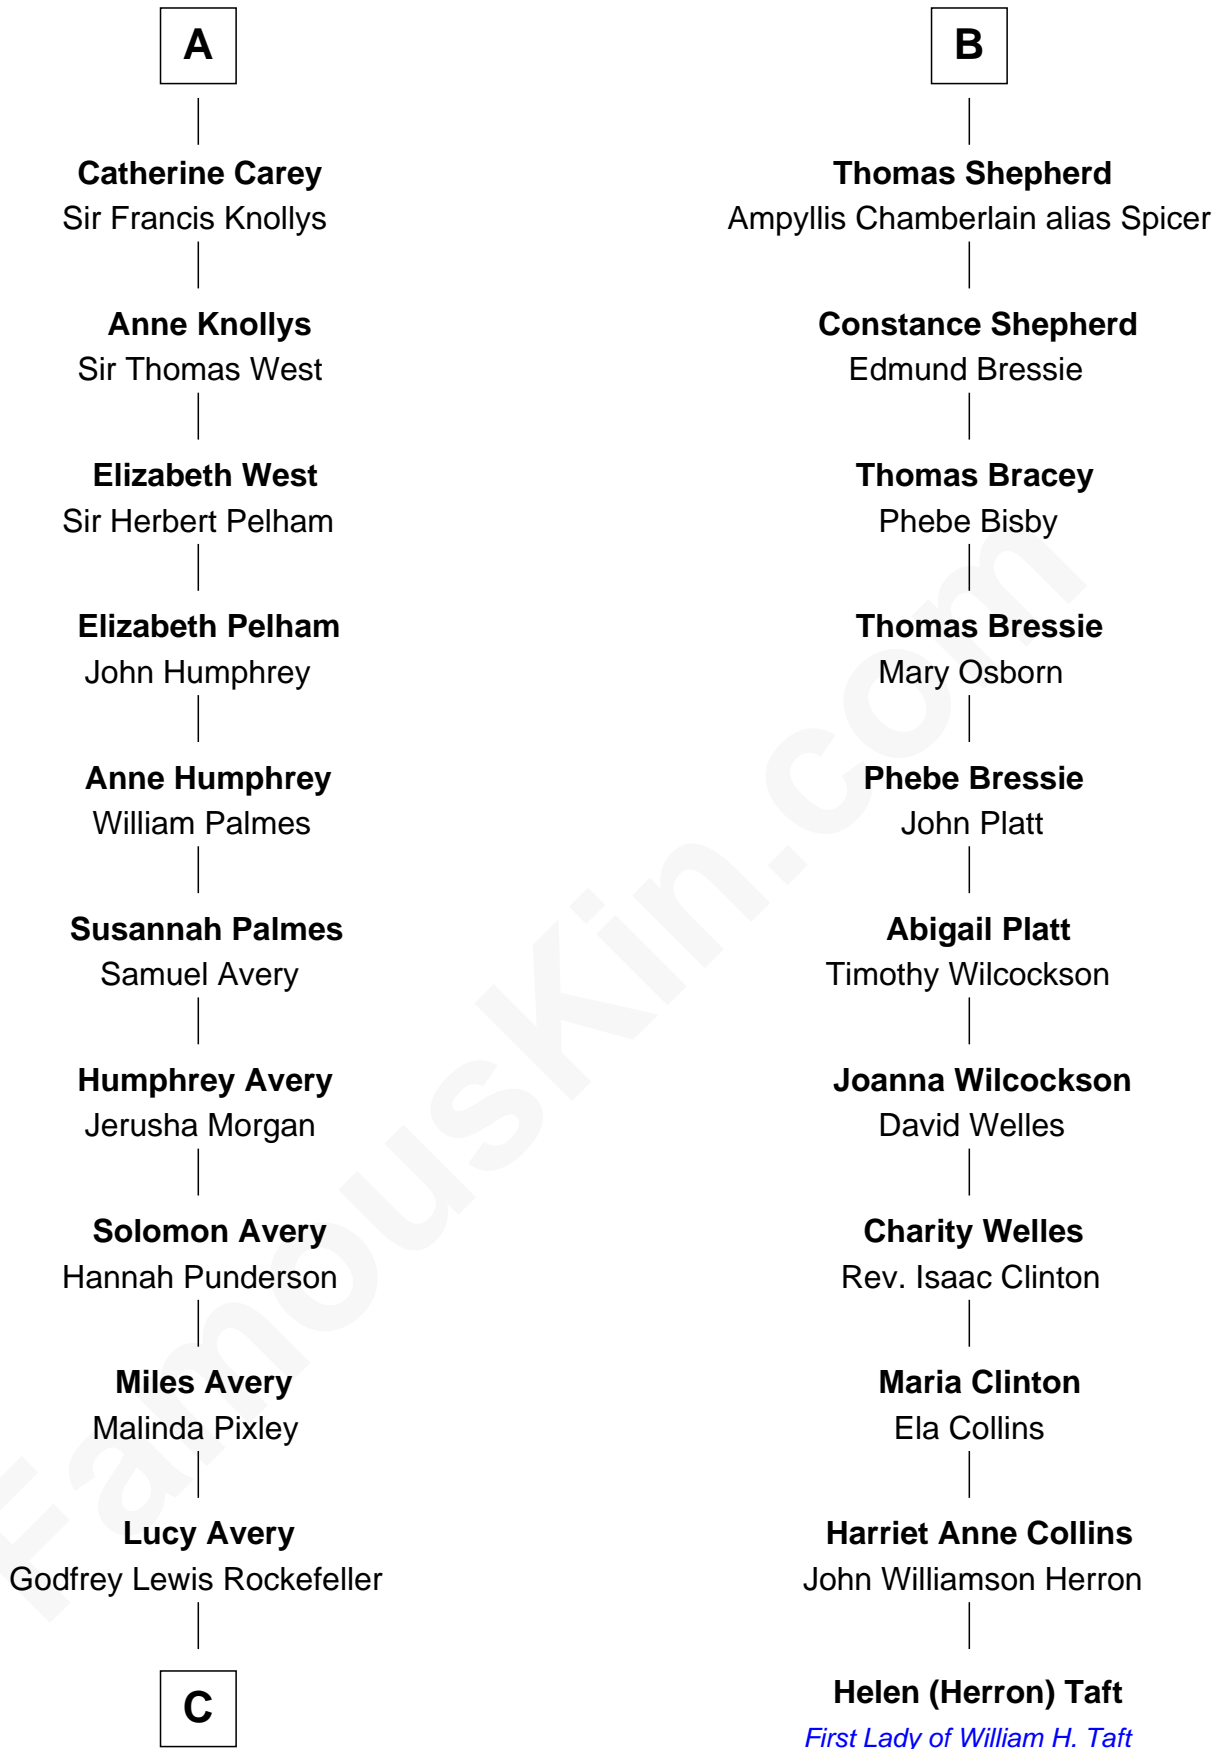

FamousKin.com

Relationship Chart of

John D. Rockefeller

Founder of the Standard Oil Company

17th cousin 1 time removed of

Helen (Herron) Taft

First Lady of President William H. Taft

C

|
William Avery Rockefeller

Eliza Davison

|
John D. Rockefeller

Founder of the Standard Oil Company

FamousKin.com