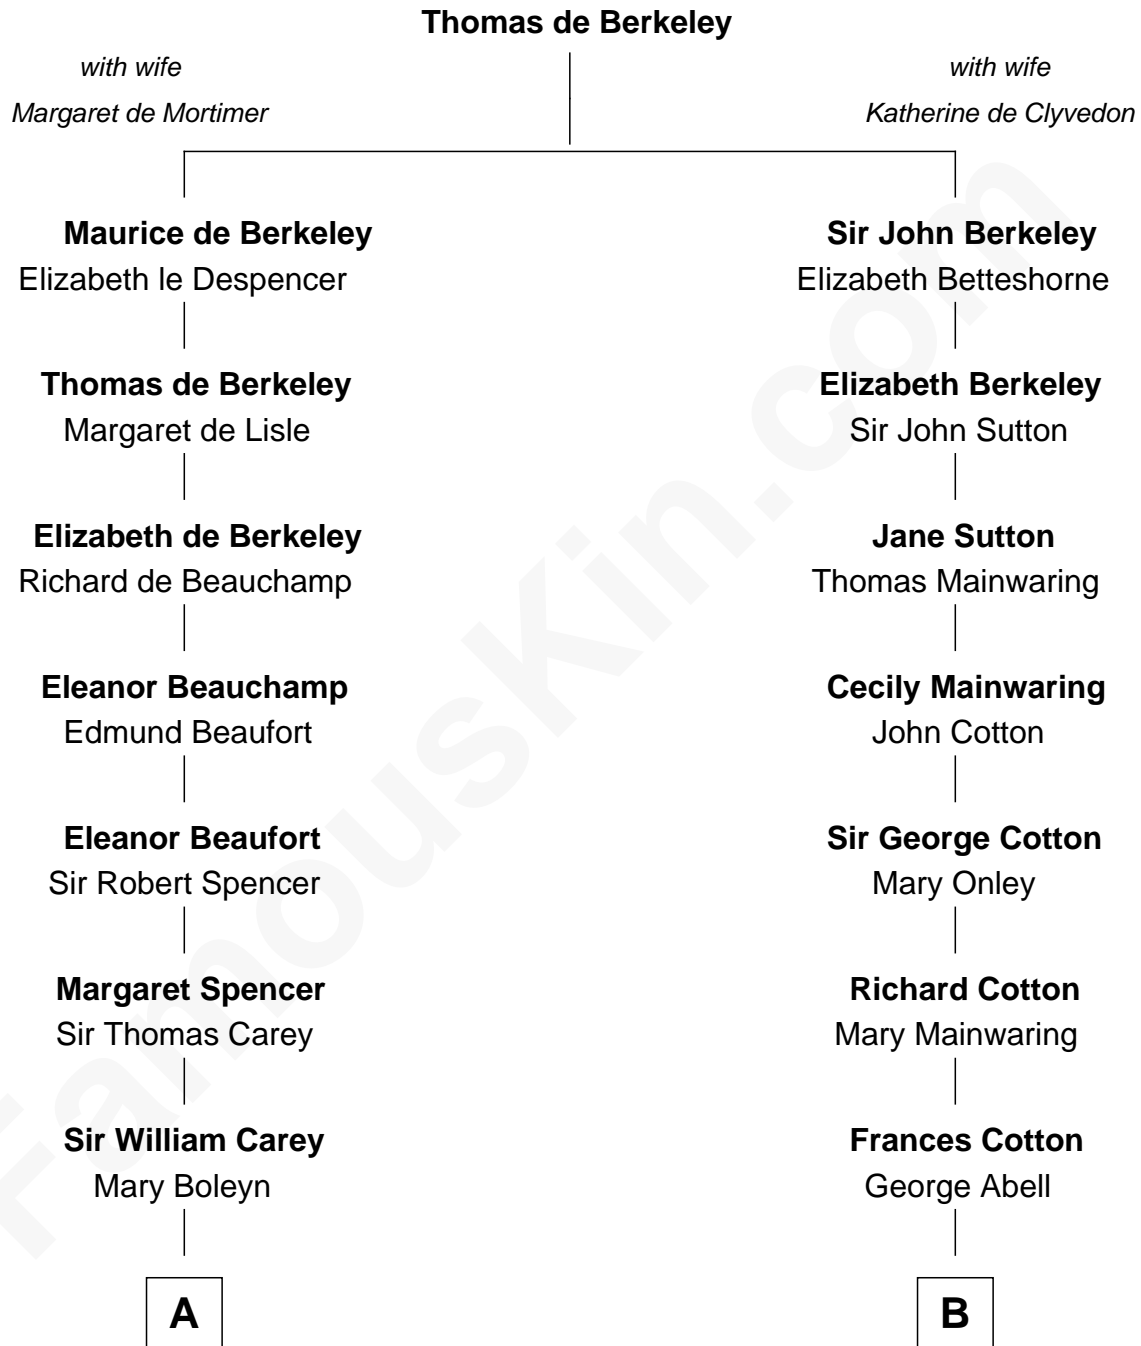

FamousKin.com Relationship Chart of

John D. Rockefeller

Founder of the Standard Oil Company

14th cousin 4 times removed of

Grover Cleveland

22nd and 24th U.S. President

C

—
William Avery Rockefeller

Eliza Davison

—
John D. Rockefeller

Founder of the Standard Oil Company

FamousKin.com