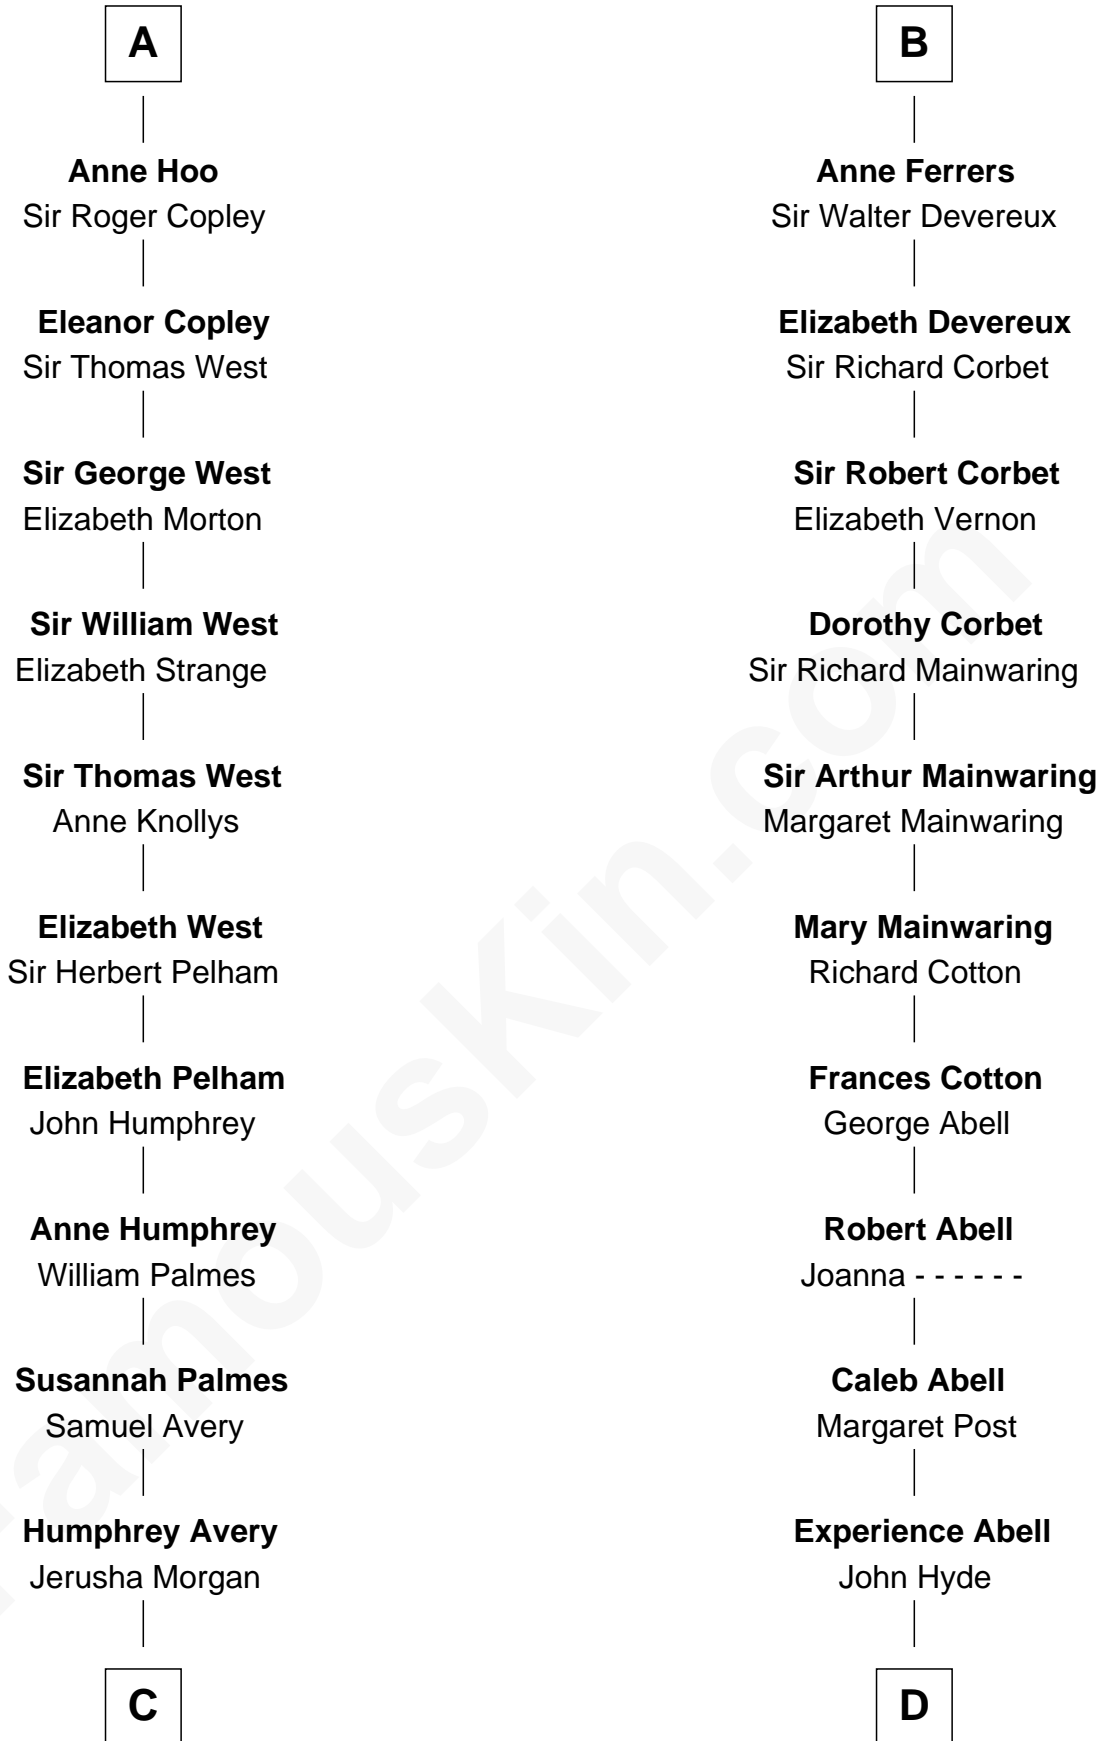

# FamousKin.com Relationship Chart of

**John D. Rockefeller**

*Founder of the Standard Oil Company*

21st cousin of

**Grover Cleveland**

*22nd and 24th U.S. President*

**Sir James de Audley**

Ela Longespee

Margaret Despencer

**Sir Edmund Ferrers**

Ellen Roche

**Sir William Ferrers**

Elizabeth Belknap

**B**

**C**

**Solomon Avery**  
Hannah Punderson

**Miles Avery**  
Malinda Pixley

**Lucy Avery**  
Godfrey Lewis Rockefeller

**William Avery Rockefeller**  
Eliza Davison

**John D. Rockefeller**  
*Founder of the Standard Oil Company*

**D**

**James Hyde**  
Sarah Marshall