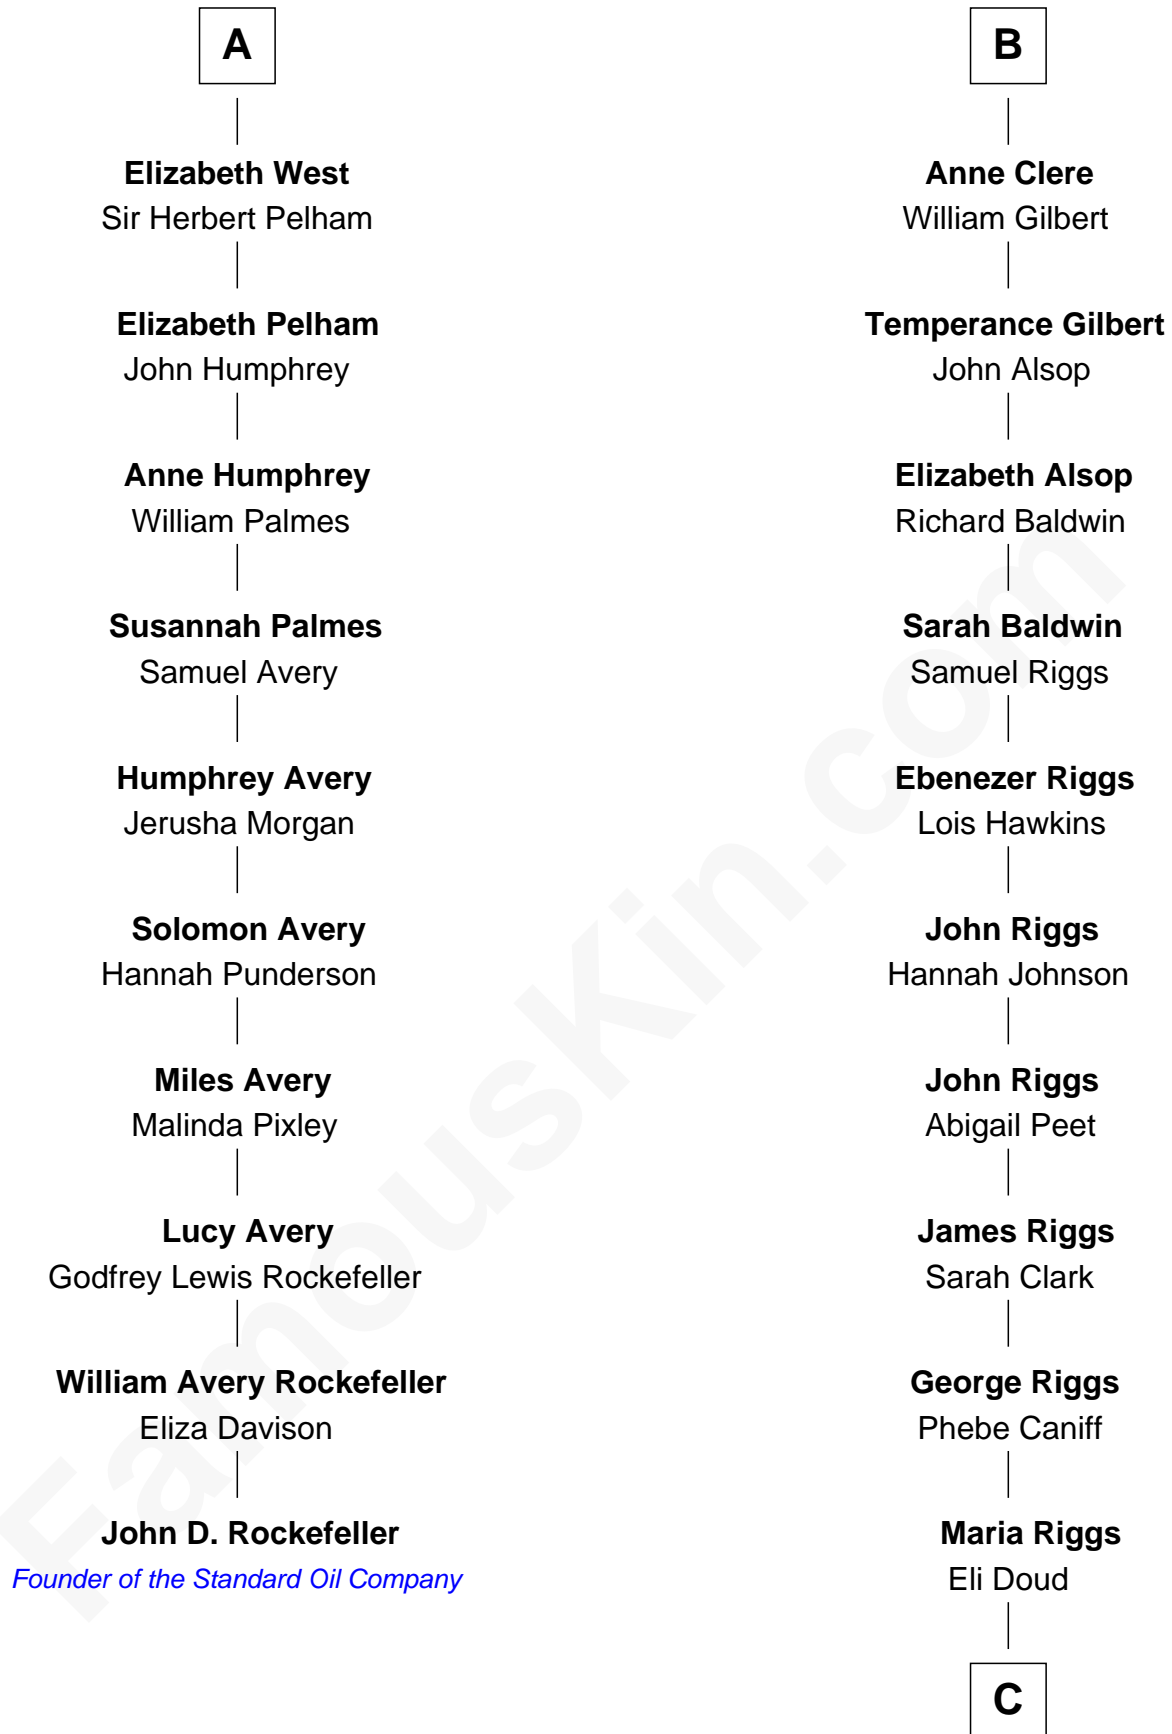

FamousKin.com

Relationship Chart of

John D. Rockefeller

Founder of the Standard Oil Company

16th cousin 3 times removed of

Mamie (Doud) Eisenhower

First Lady of President Dwight Eisenhower

Sir Michael de la Pole

Katherine Wingfield

C

Royal Houghton Doud

Mary Cornelia Sheldon

John Sheldon Doud

Elivera Mathilda Carlson

Mamie (Doud) Eisenhower

First Lady of Dwight Eisenhower