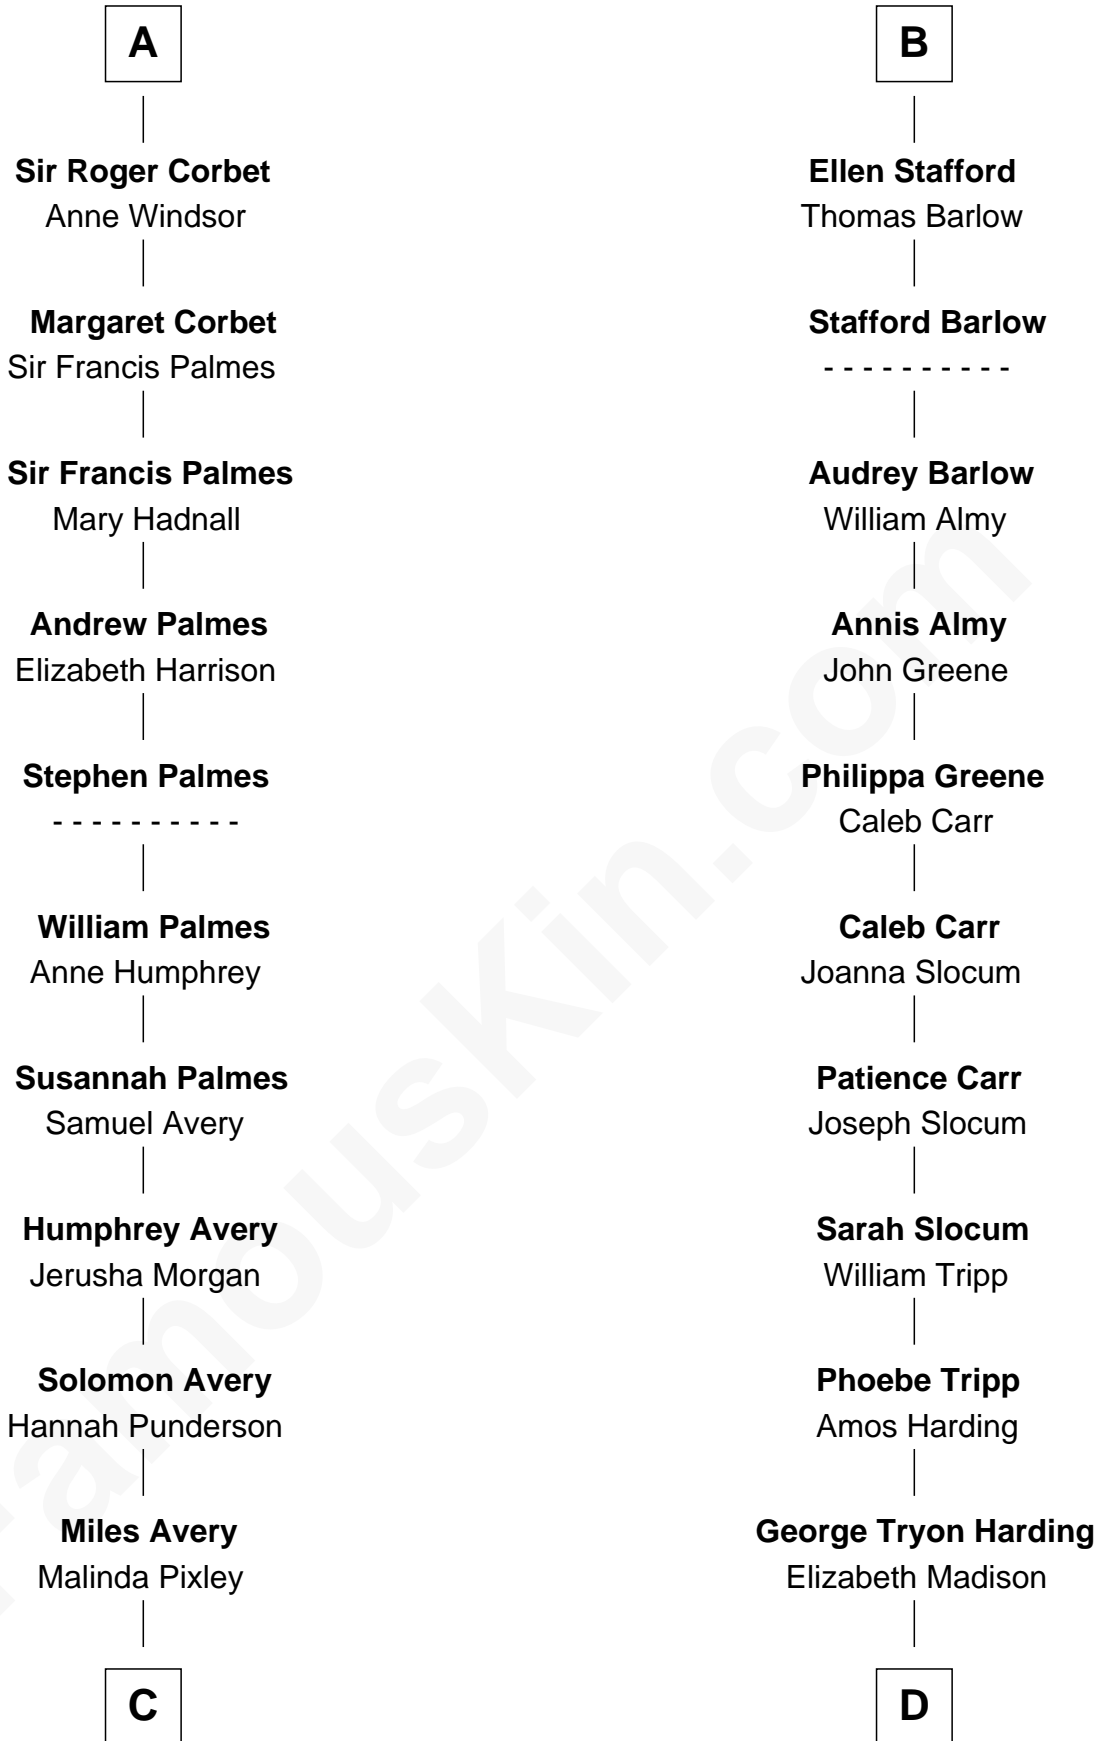

# FamousKin.com Relationship Chart of

**John D. Rockefeller**

*Founder of the Standard Oil Company*

19th cousin of

**Warren G. Harding**

*29th U.S. President*

**Ralph de Stafford**

*with wife  
Margaret de Audley*

Eleanor Aylesbury

**Anne Ferrers**

Sir Walter Devereux

**Humphrey Stafford**

Katherine Fray

**Elizabeth Devereux**

Sir Richard Corbet

**Sir Humphrey Stafford**

Margaret Fogge

**Sir Robert Corbet**

Elizabeth Vernon

**Sir Humphrey Stafford**

Margaret Tame

**A**

**B**

**C**

**Lucy Avery**  
Godfrey Lewis Rockefeller

**William Avery Rockefeller**  
Eliza Davison

**John D. Rockefeller**  
*Founder of the Standard Oil Company*

**D**

**Charles Alexander Harding**  
Mary Ann Crawford