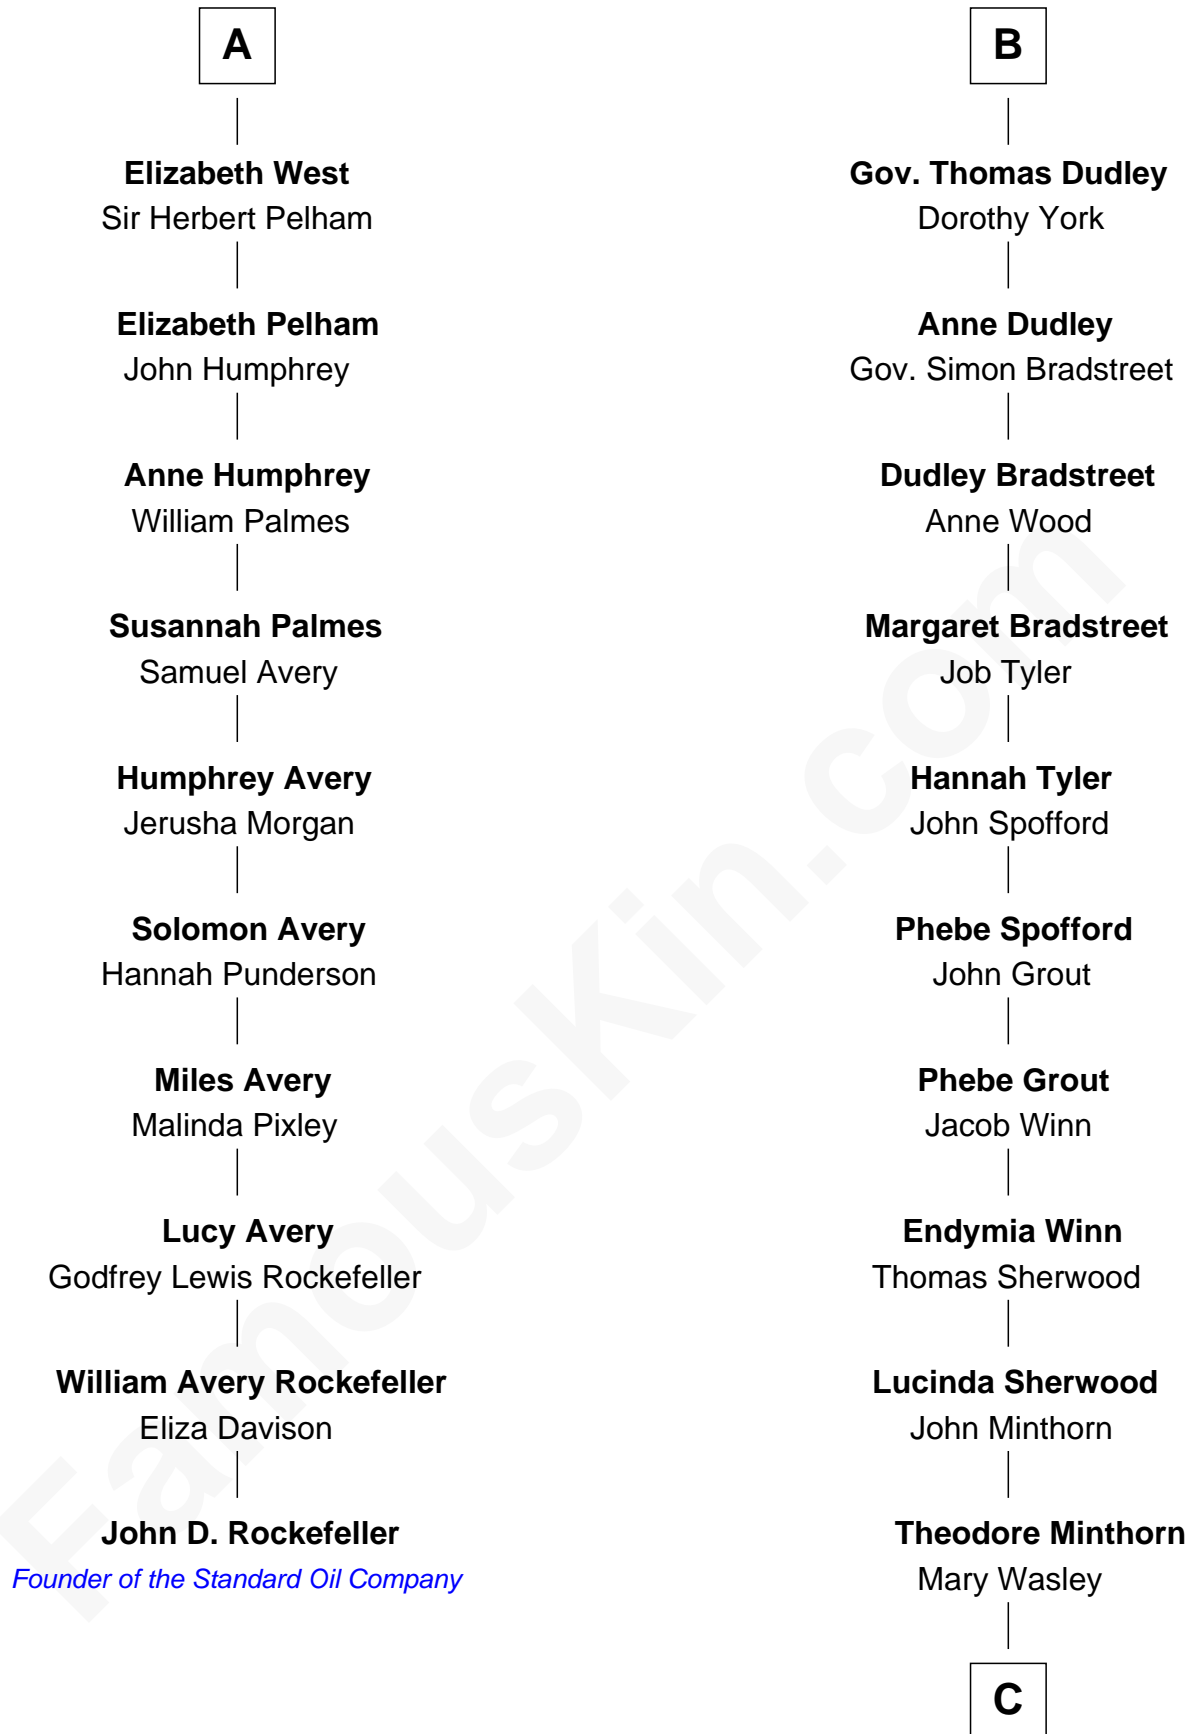

FamousKin.com Relationship Chart of

John D. Rockefeller

Founder of the Standard Oil Company

16th cousin 2 times removed of

Herbert Hoover

31st U.S. President

John of Gaunt

Katherine Roet

Anne Knollys
Sir Thomas West

A

Joan Beaufort

Sir Ralph Neville

Katherine Neville

Sir Thomas Strangeways

Joan Strangeways

Sir William Willoughby

Cecily Willoughby

Sir Edward Sutton

Sir John Sutton

Cecily Grey

Sir Henry Dudley

----- Ashton

Probable

Roger Dudley

Susanna Thorne

B

C

Hulda Randall Minthorn

Jessie Clark Hoover

Herbert Hoover

31st U.S. President

FamousKin.com