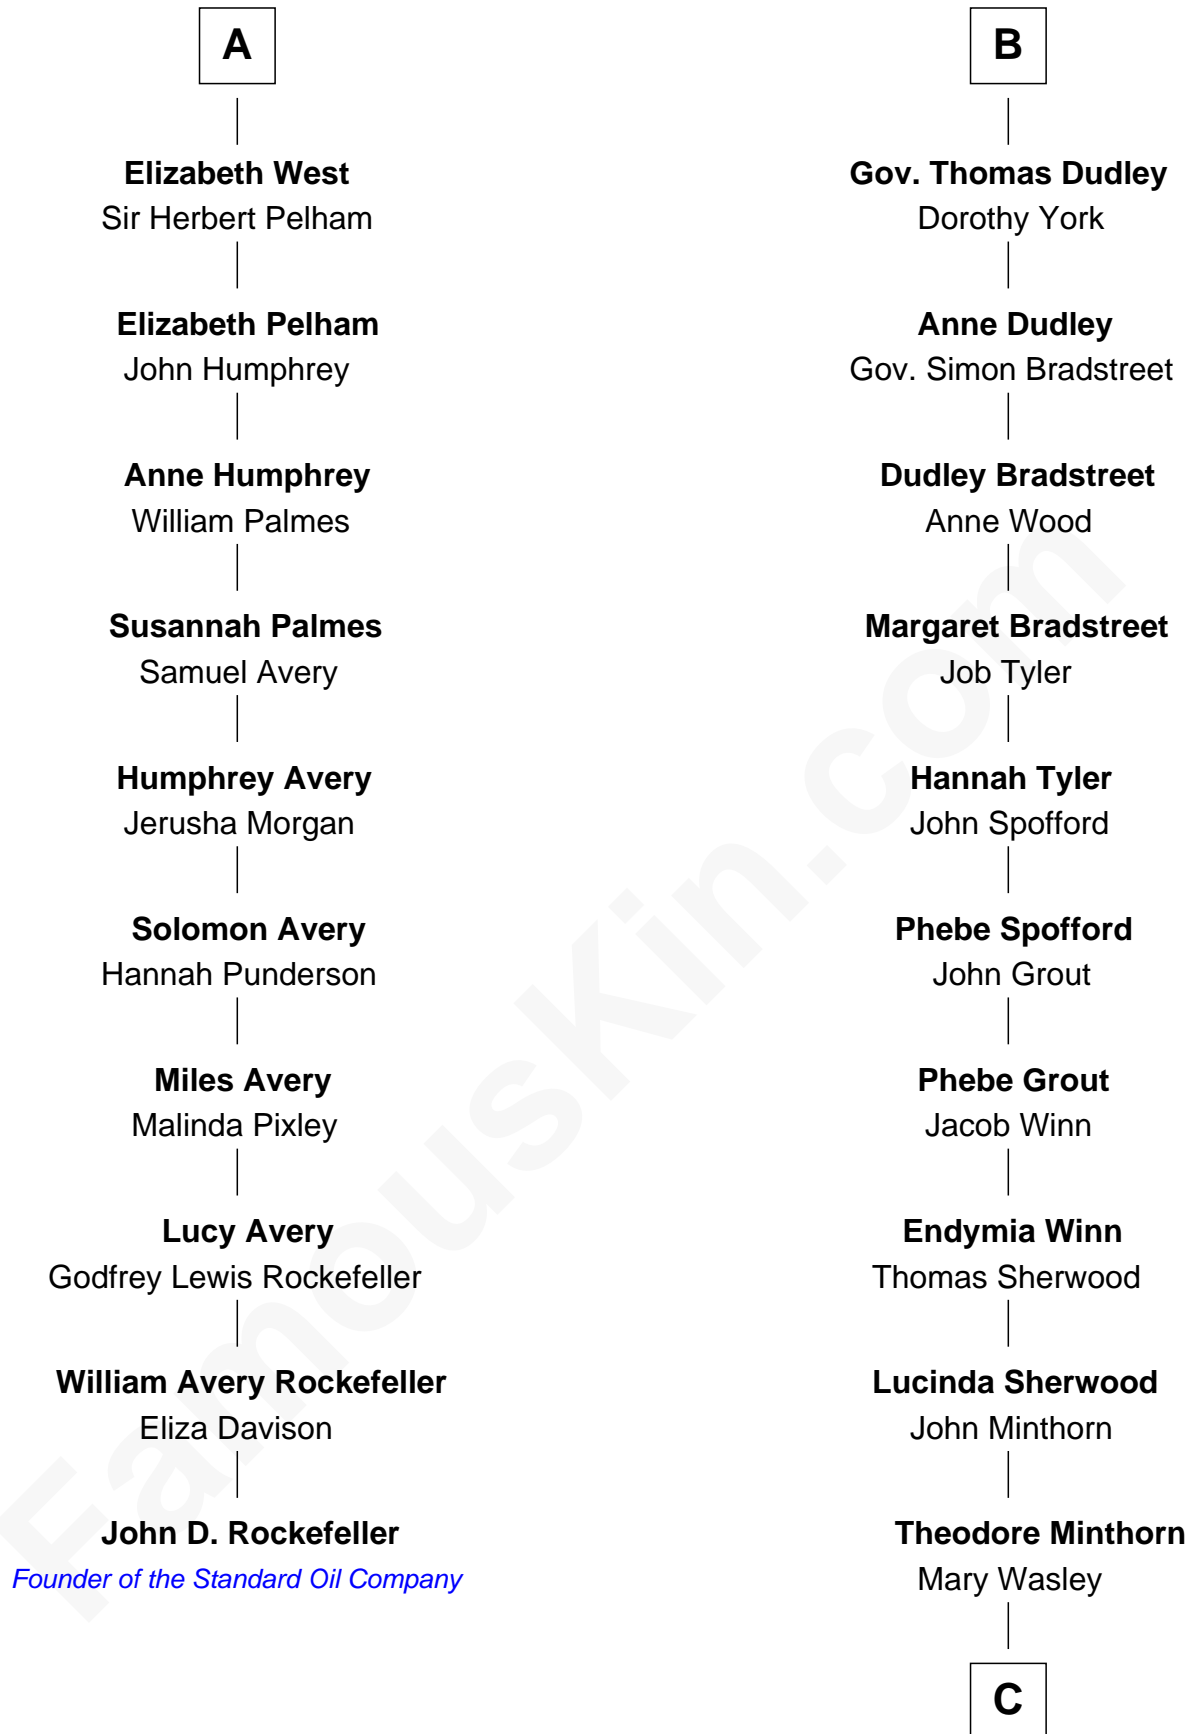

# FamousKin.com Relationship Chart of

**John D. Rockefeller**

*Founder of the Standard Oil Company*

16th cousin 2 times removed of

**Herbert Hoover**

*31st U.S. President*

**Sir Thomas de Holand**

Alice Fitzalan

C

**Hulda Randall Minthorn**

Jessie Clark Hoover

**Herbert Hoover**

*31st U.S. President*

FamousKin.com