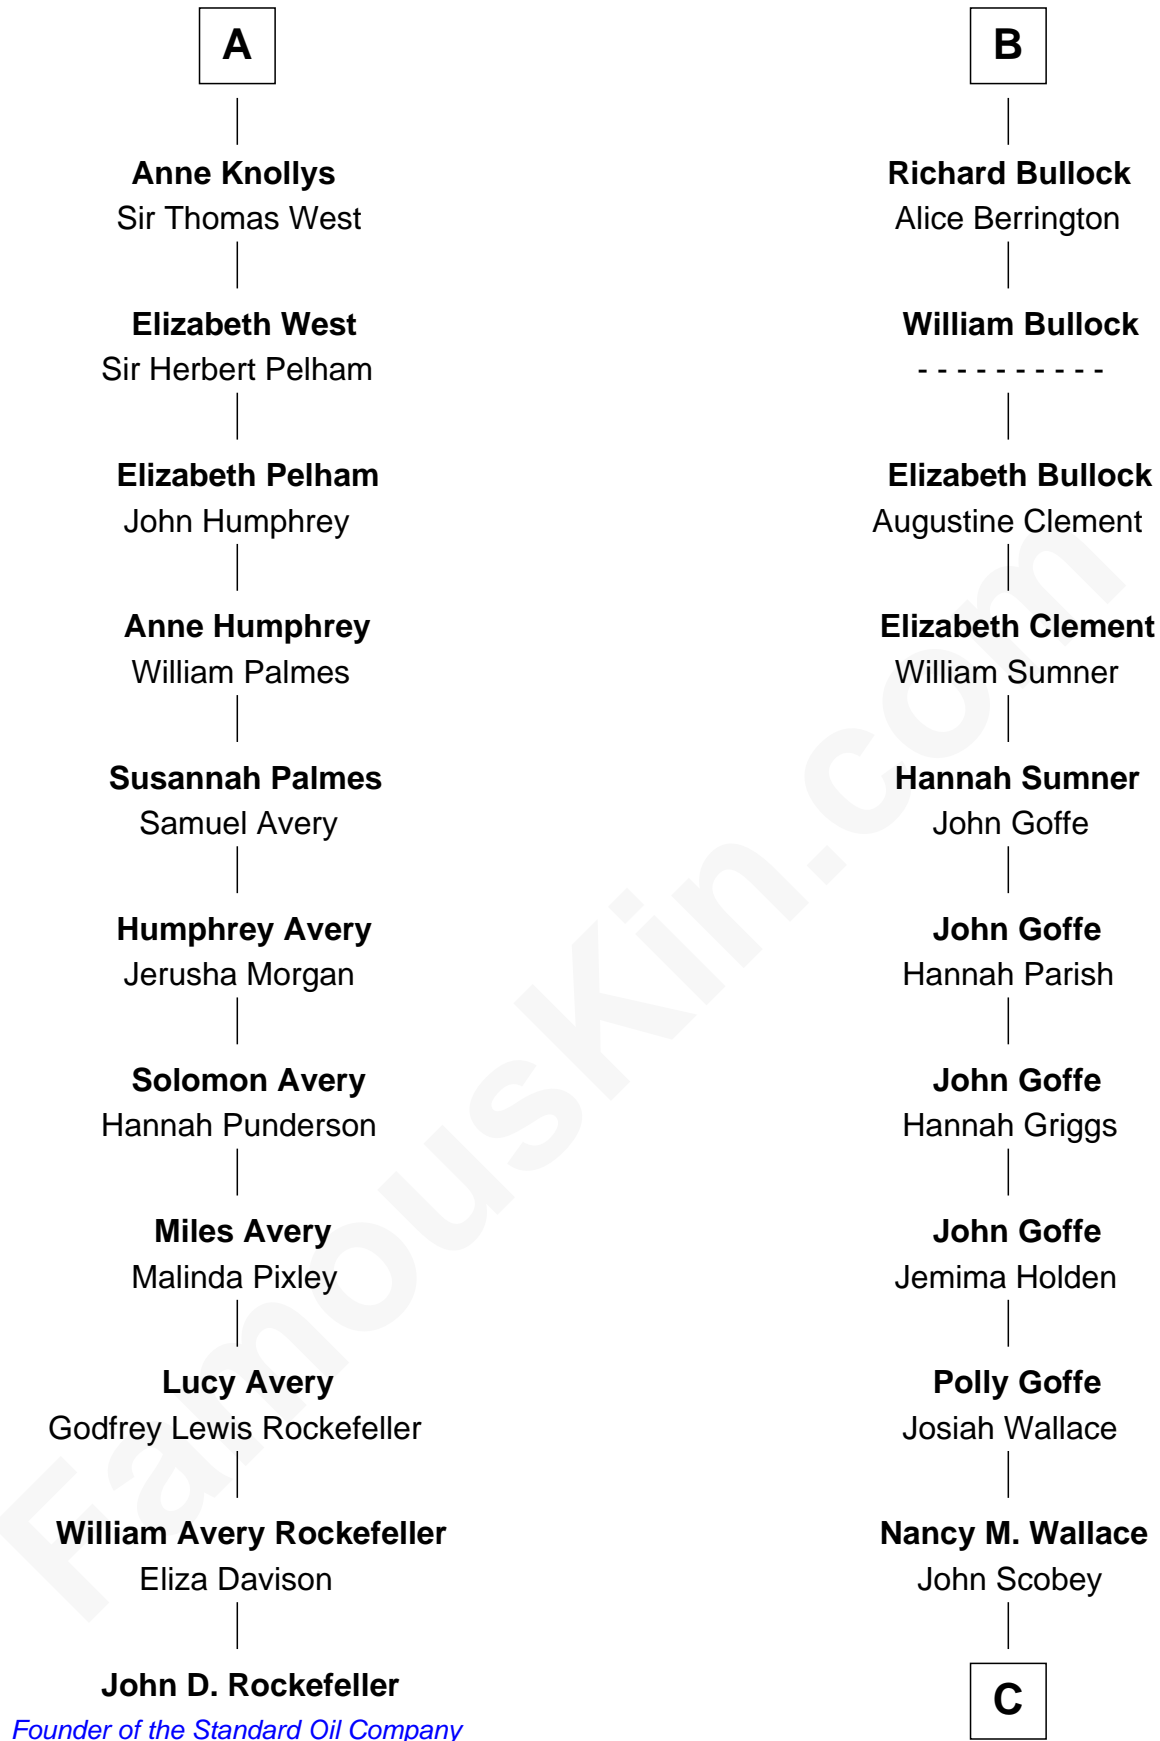

FamousKin.com Relationship Chart of

John D. Rockefeller

Founder of the Standard Oil Company

17th cousin 2 times removed of

Lou (Henry) Hoover

First Lady of President Herbert Hoover

C

Philomelia Sophia Scobey

Phineas Weed

Florence Ida Weed

Charles Delano Henry

Lou (Henry) Hoover

First Lady of Herbert Hoover

FamousKin.com